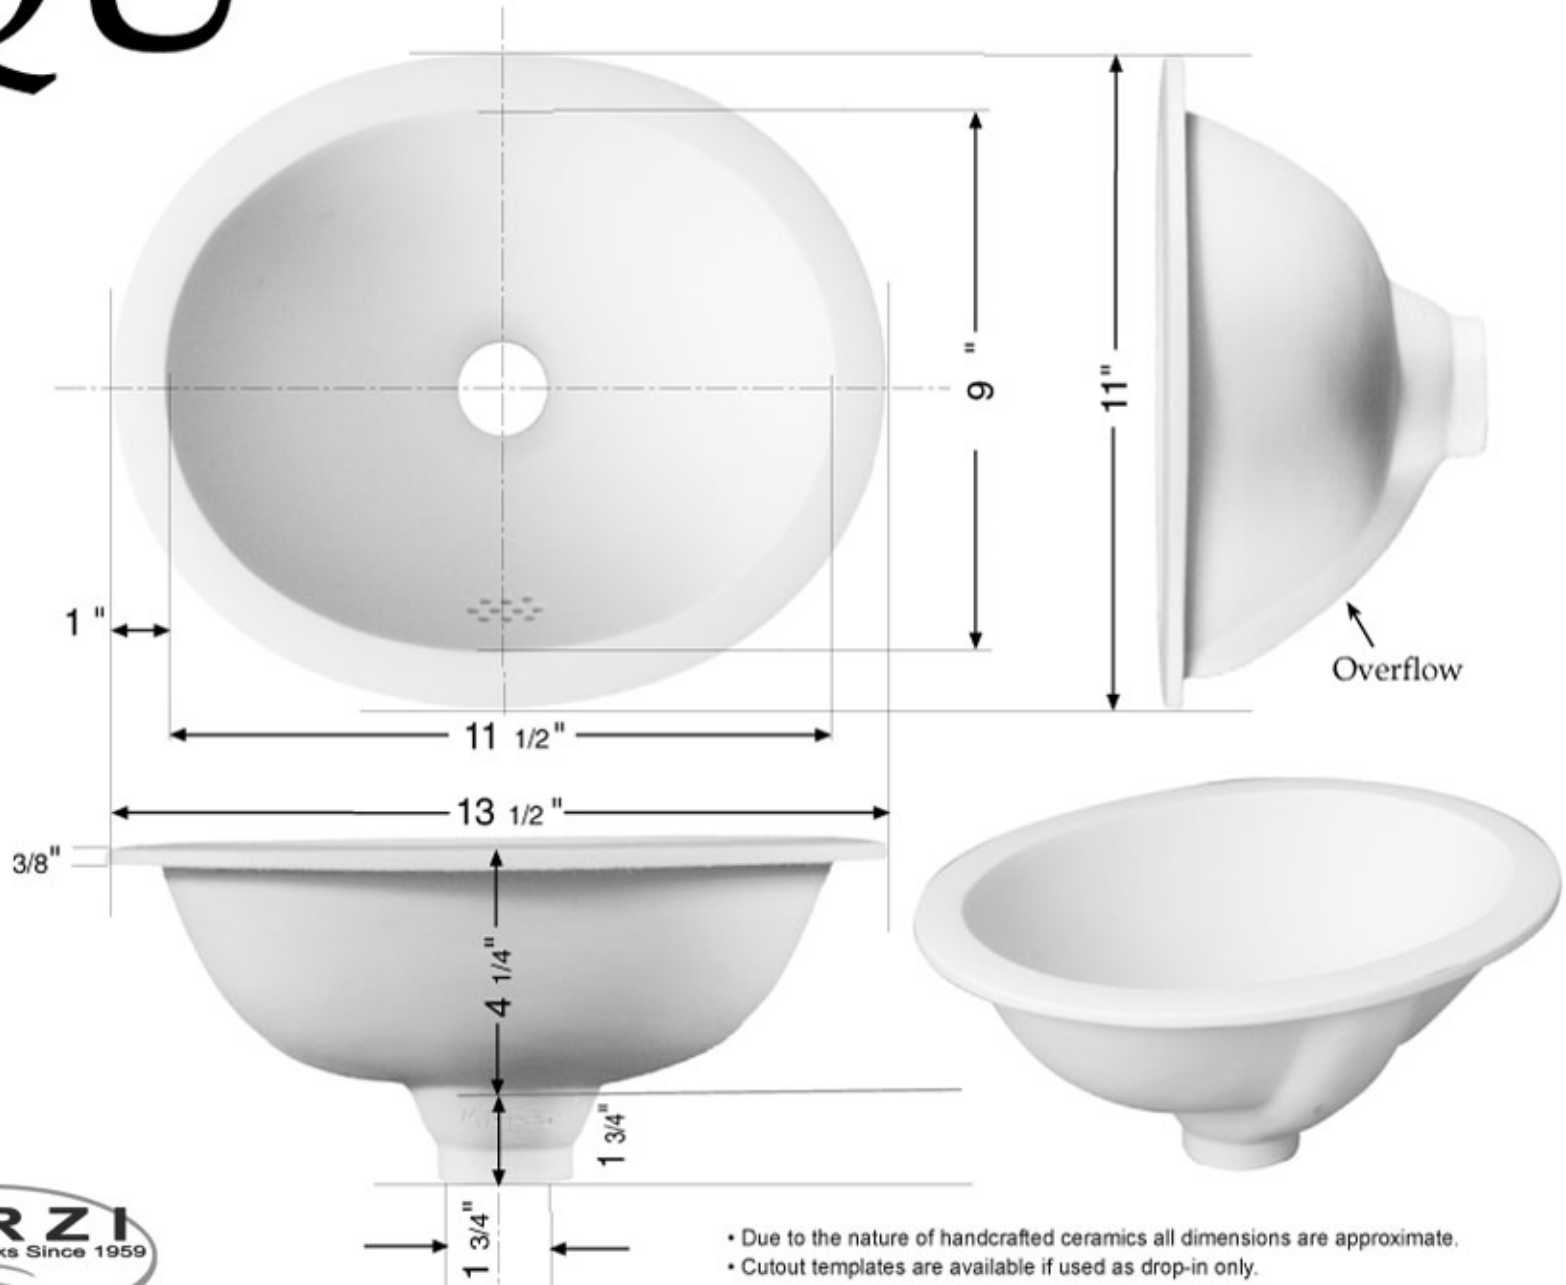

QU

11" x 13 1/2" Oval undercounter basin

- Due to the nature of handcrafted ceramics all dimensions are approximate.
- Cutout templates are available if used as drop-in only.
Please do not attempt to cut from these measurements.
- This sink has a flat glazed rim. It may be used in an undercounter or flush mount installation.