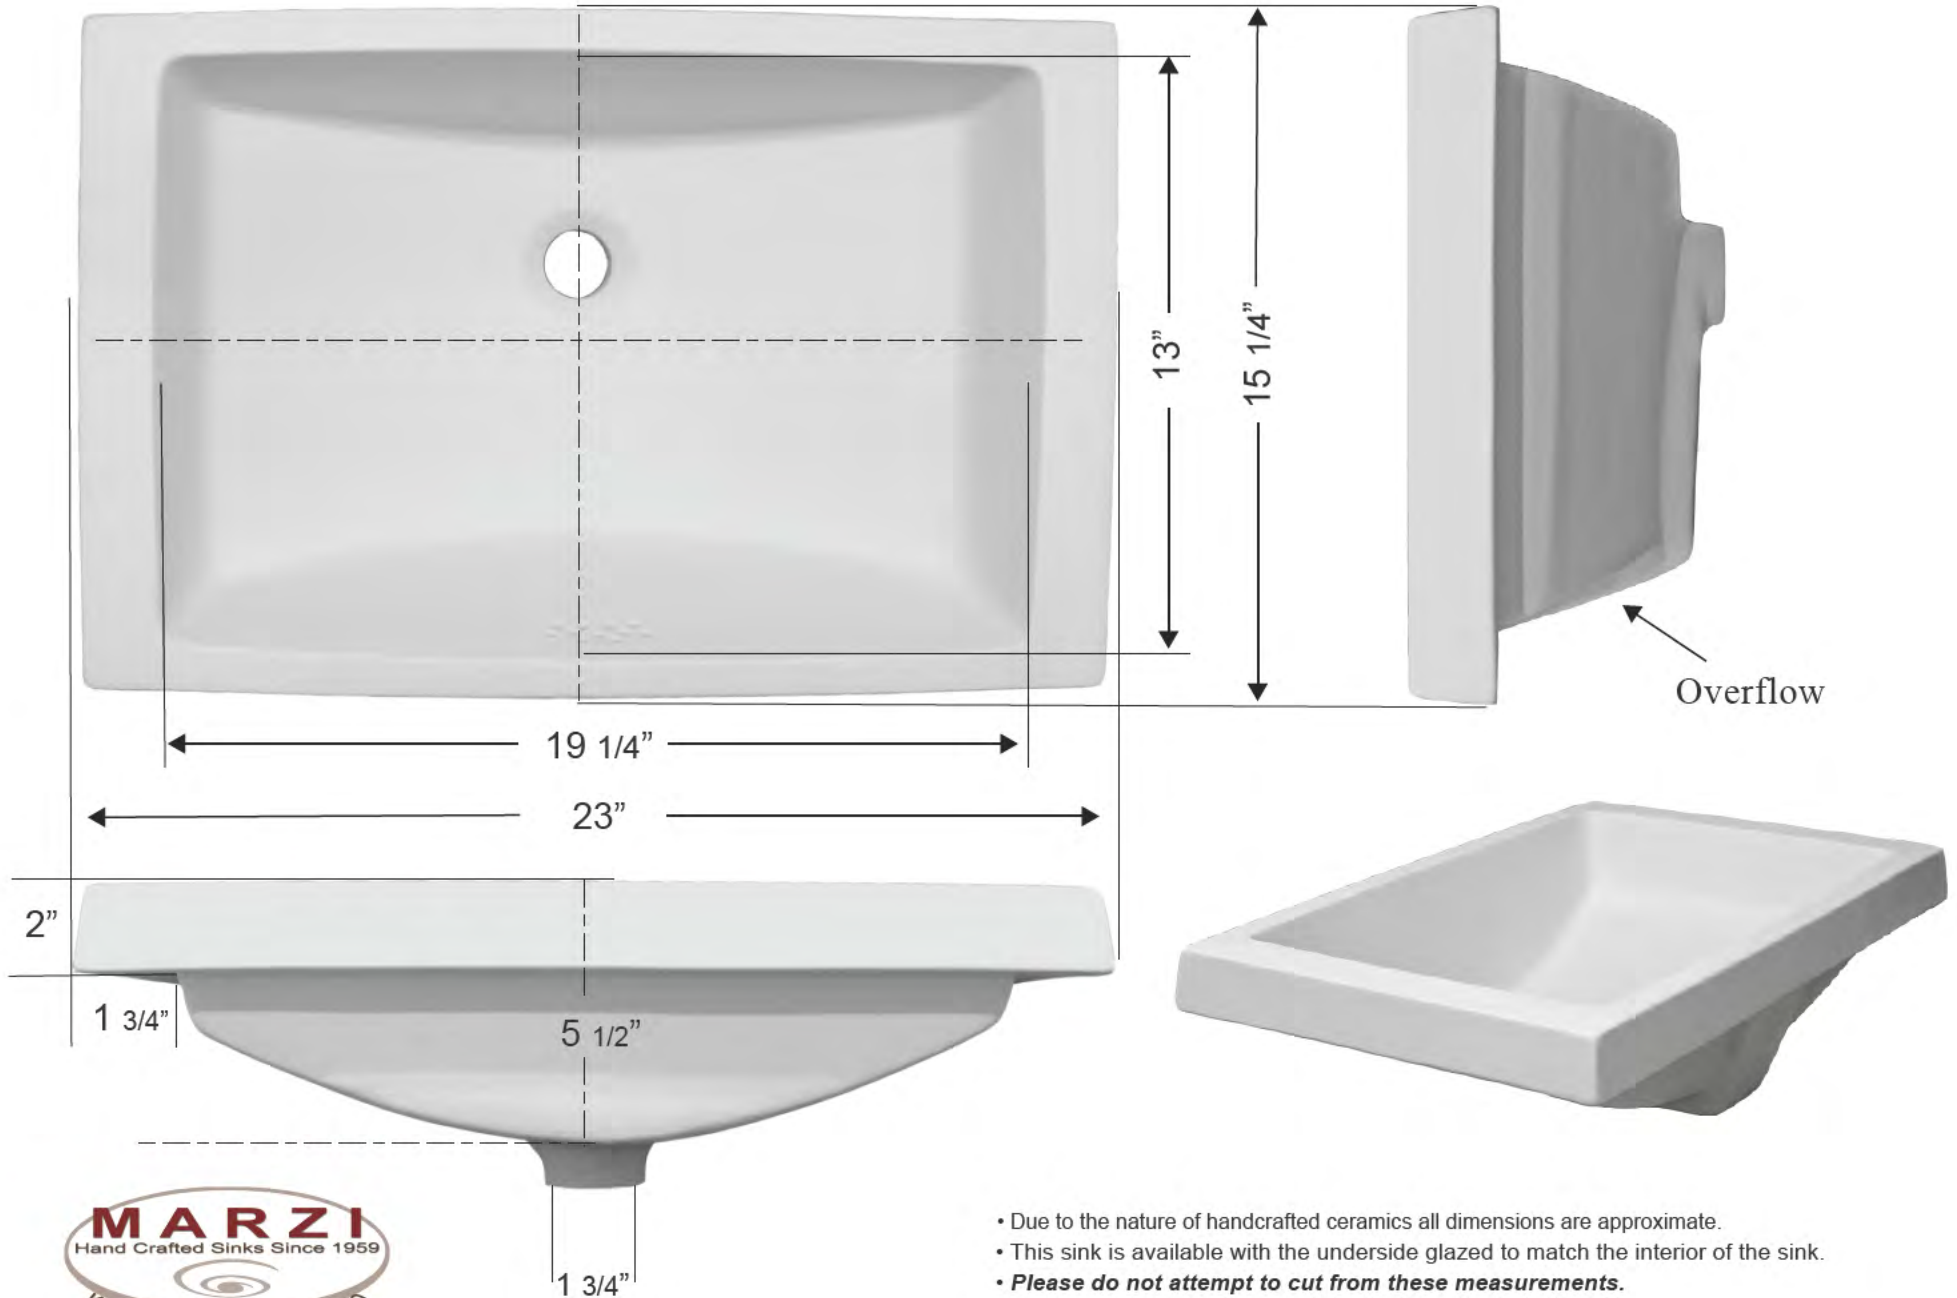

# D 15 1/4" x 23" Urban Rocker

- Due to the nature of handcrafted ceramics all dimensions are approximate.
- This sink is available with the underside glazed to match the interior of the sink.
- **Please do not attempt to cut from these measurements.**