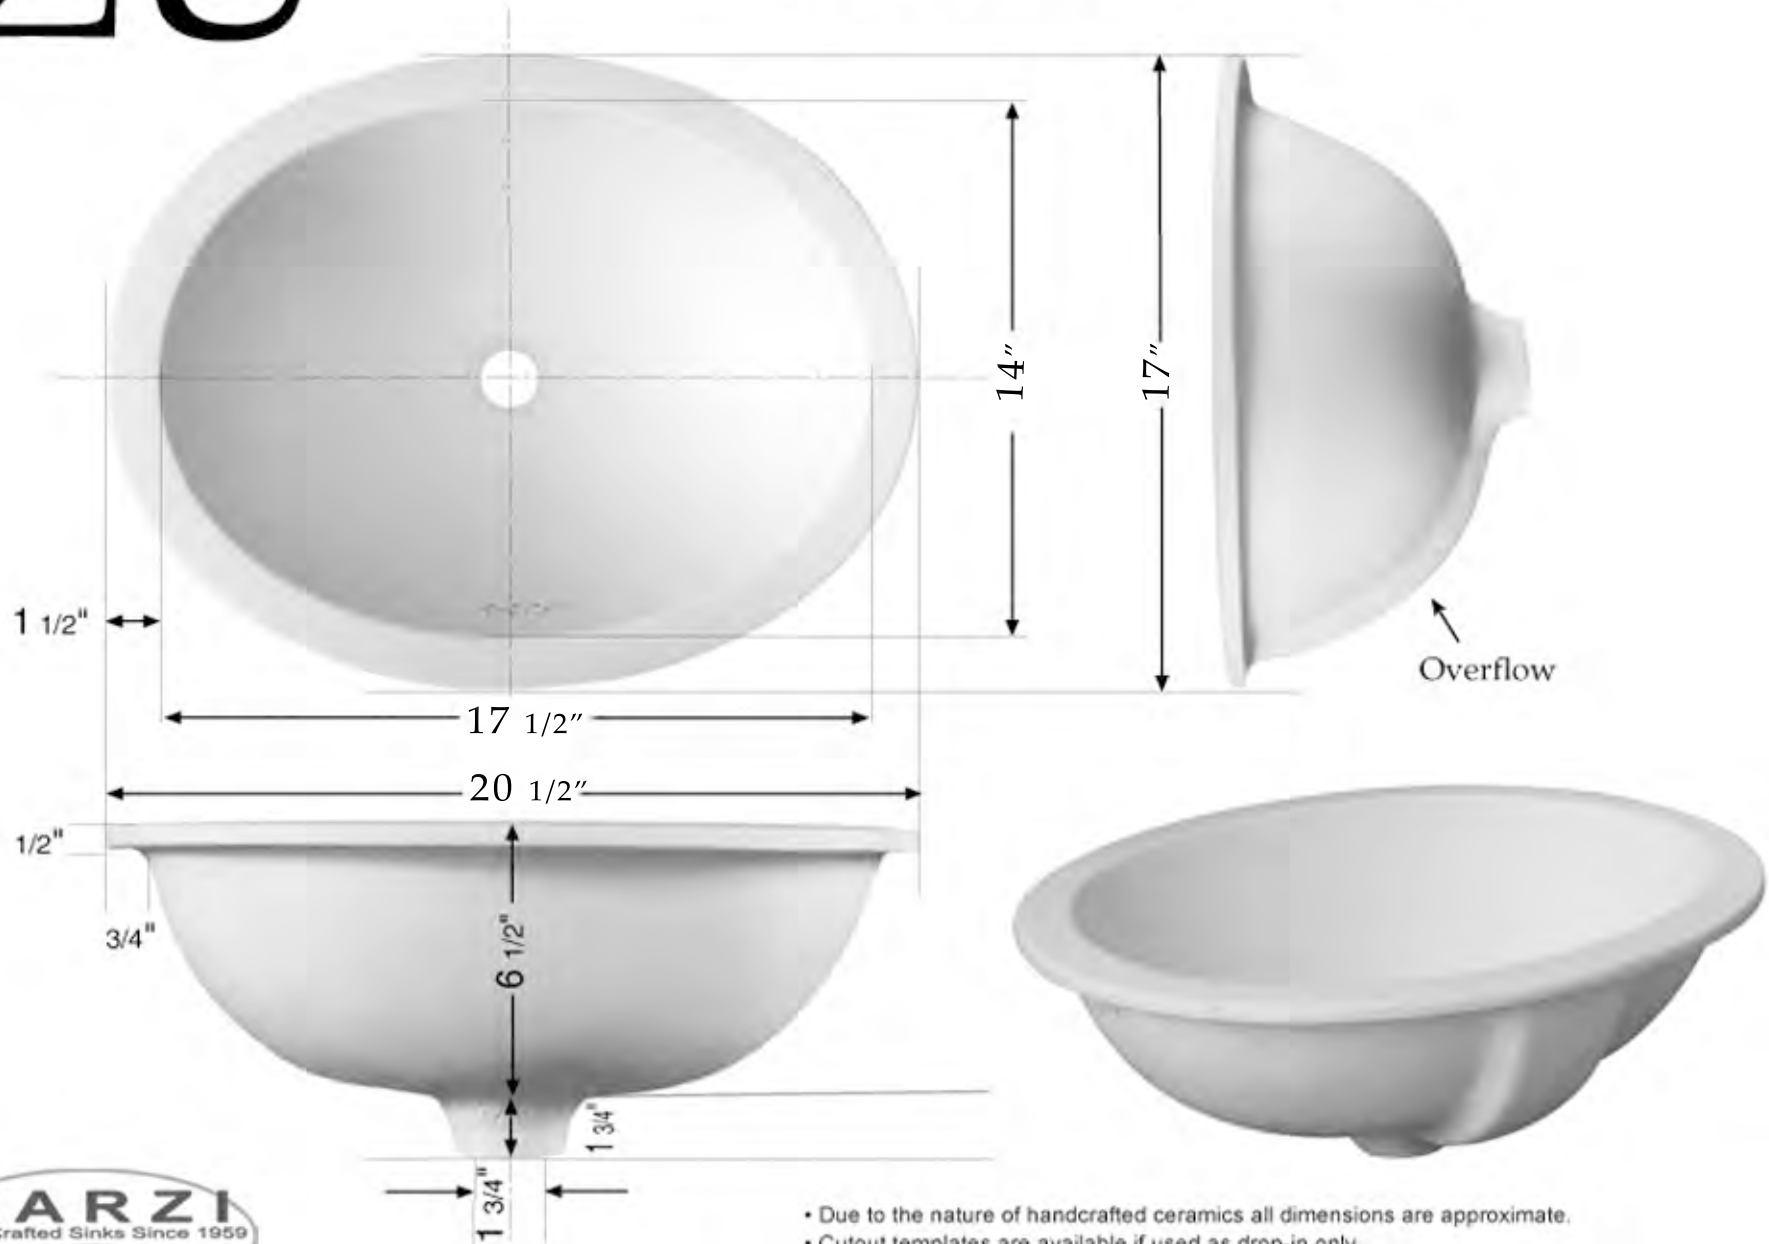

# ZU 17" x 20 1/2" Oval Undermount basin

- Due to the nature of handcrafted ceramics all dimensions are approximate.
- Cutout templates are available if used as drop-in only.
- Please do not attempt to cut from these measurements.
- This sink has a flat glazed rim. It may be used in an undercounter or flush mount installation.