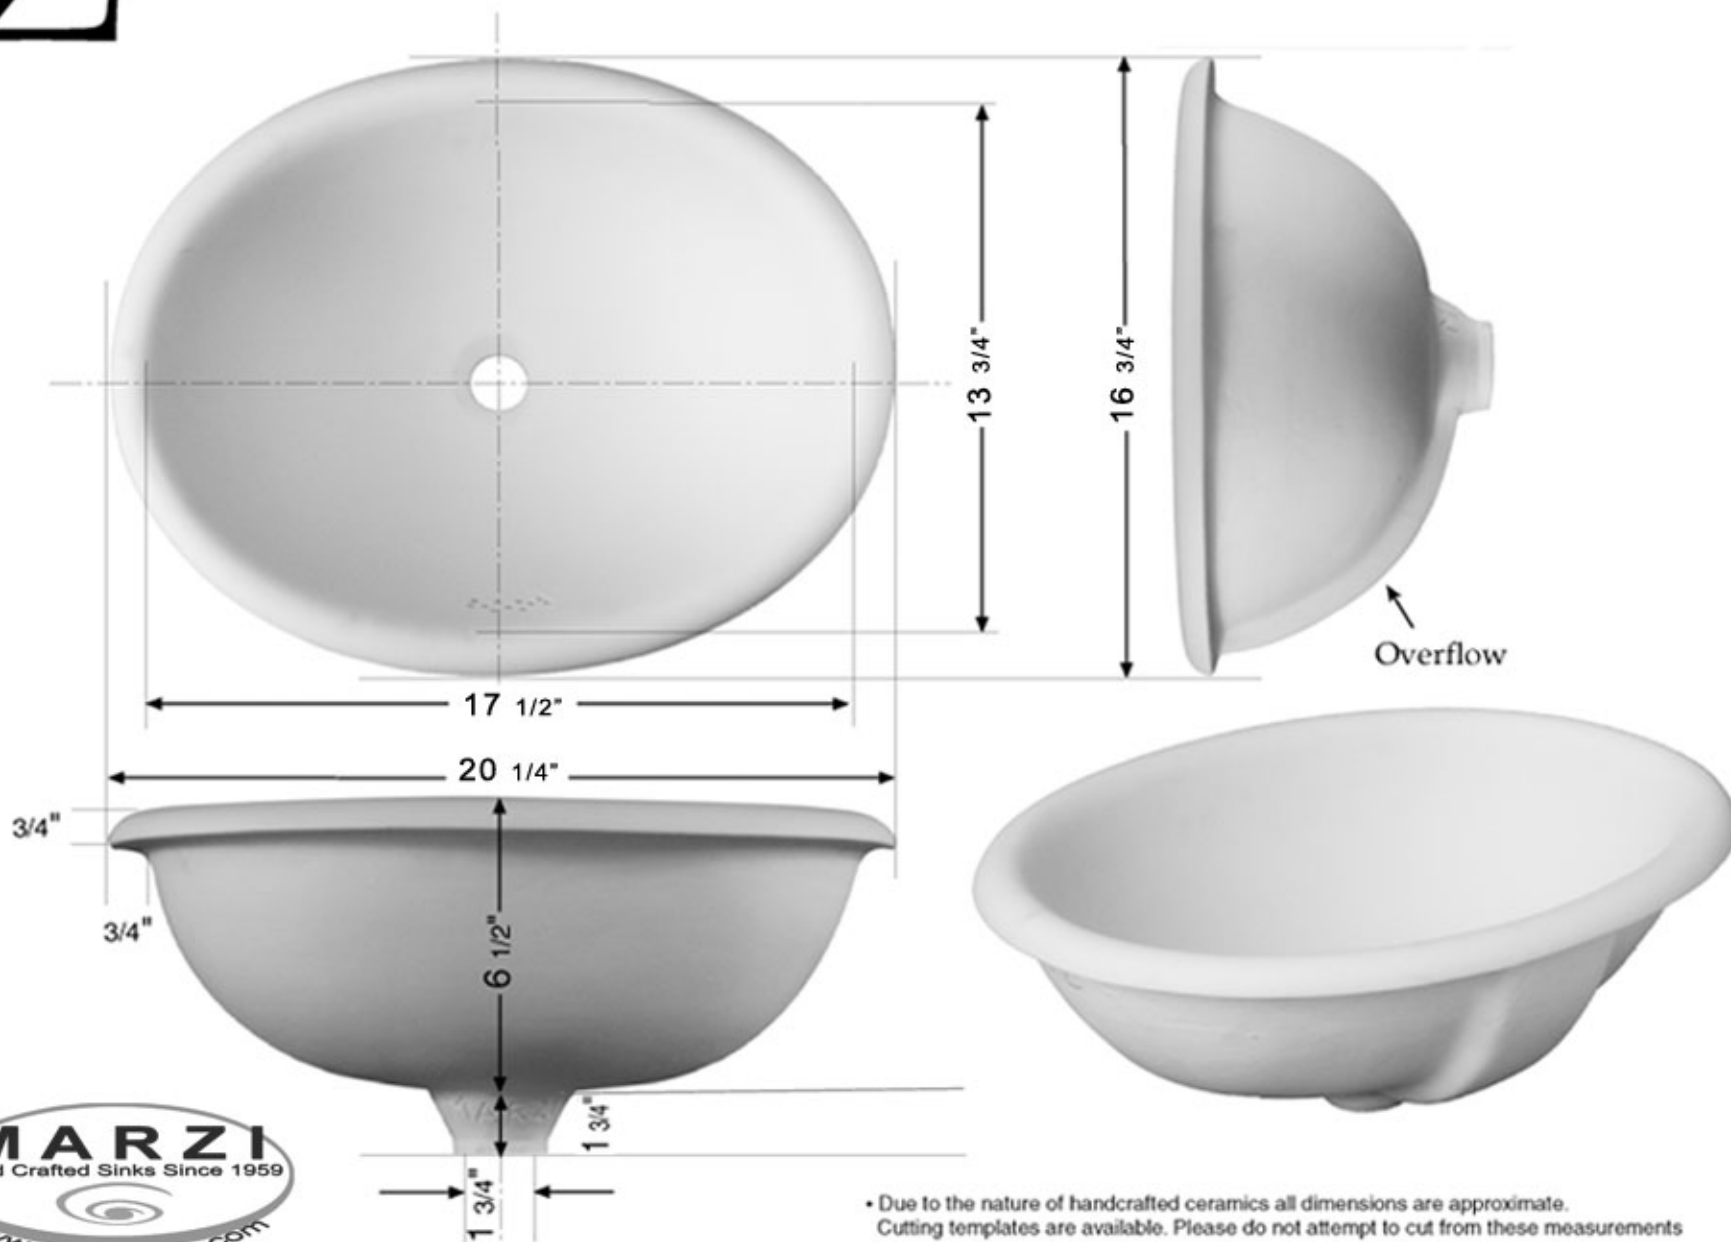

Z

16 3/4" x 20 1/4" Oval basin with rounded rim

• Due to the nature of handcrafted ceramics all dimensions are approximate. Cutting templates are available. Please do not attempt to cut from these measurements