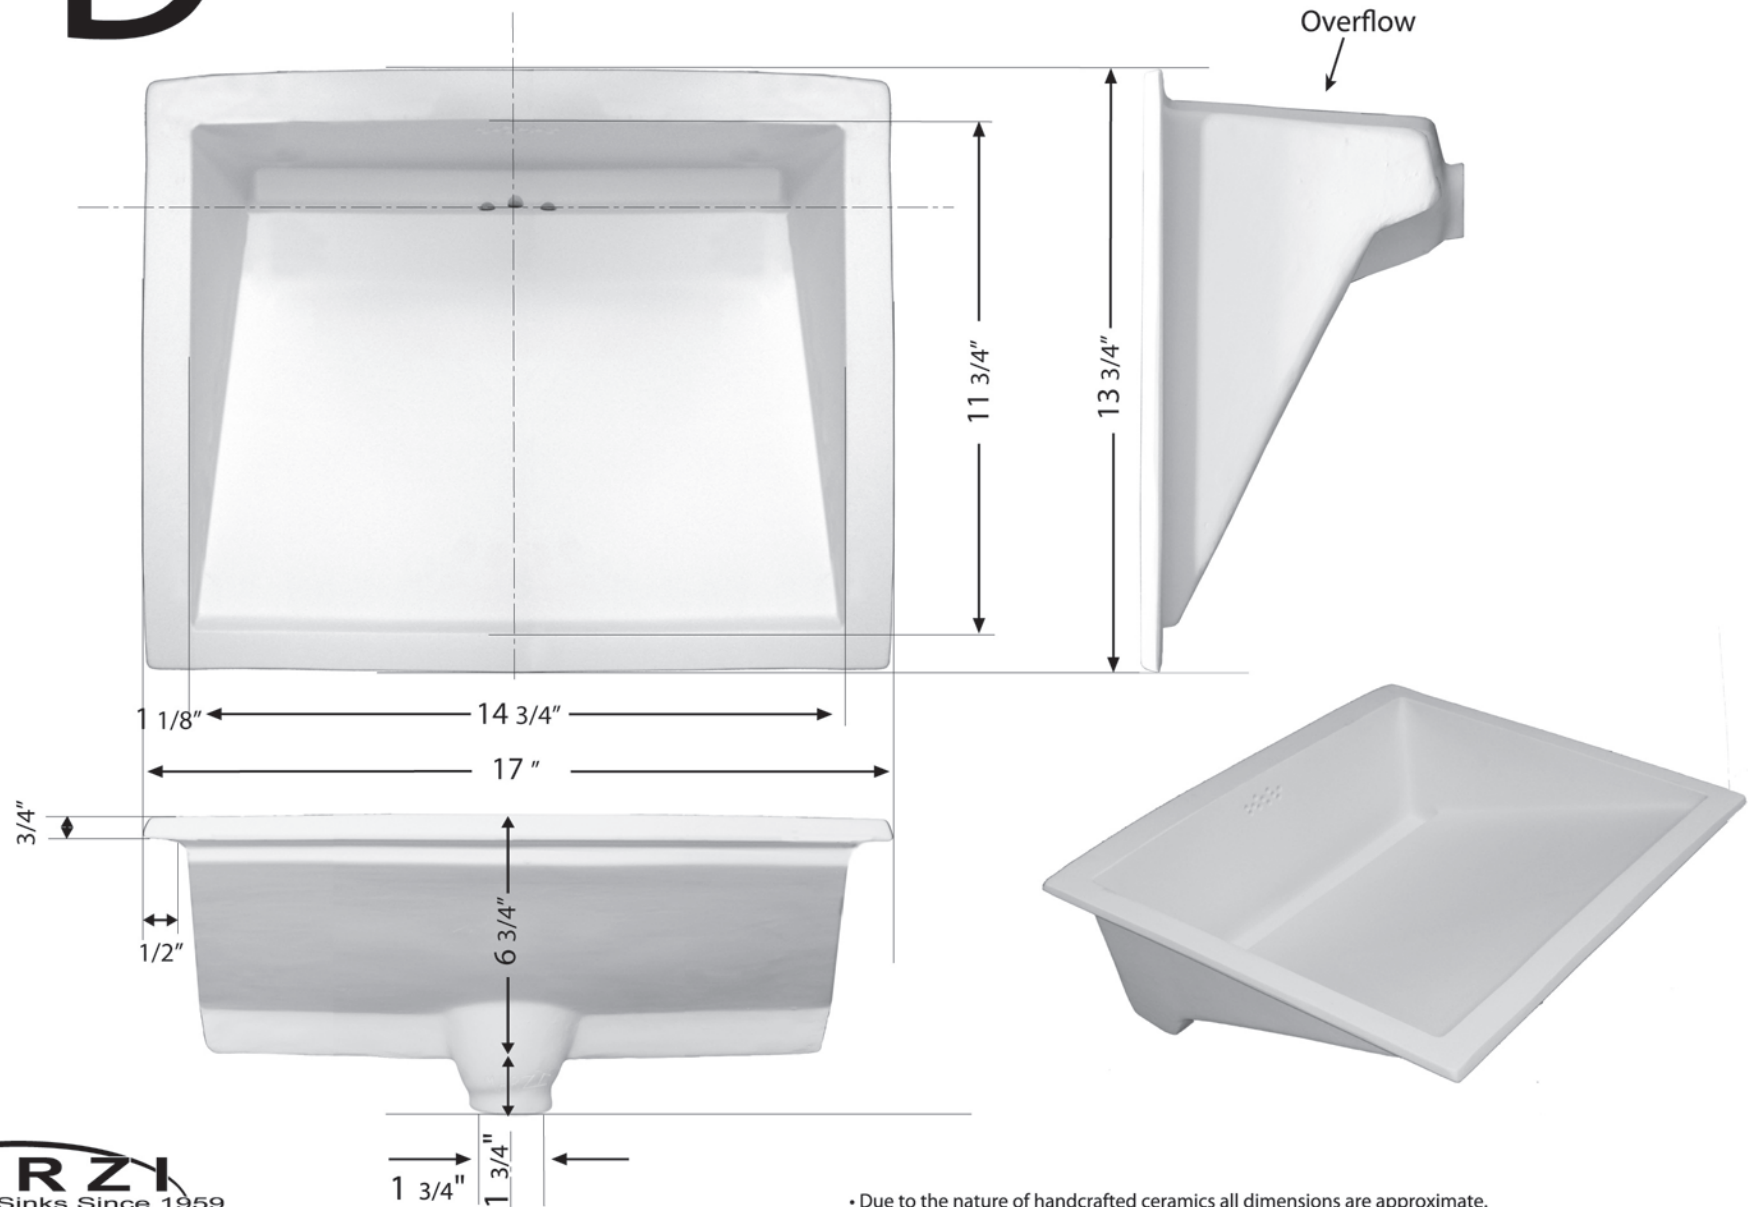

YD

17" x 13 3/4" Medium Urban Slide

• Due to the nature of handcrafted ceramics all dimensions are approximate. Please do not attempt to cut from these measurements