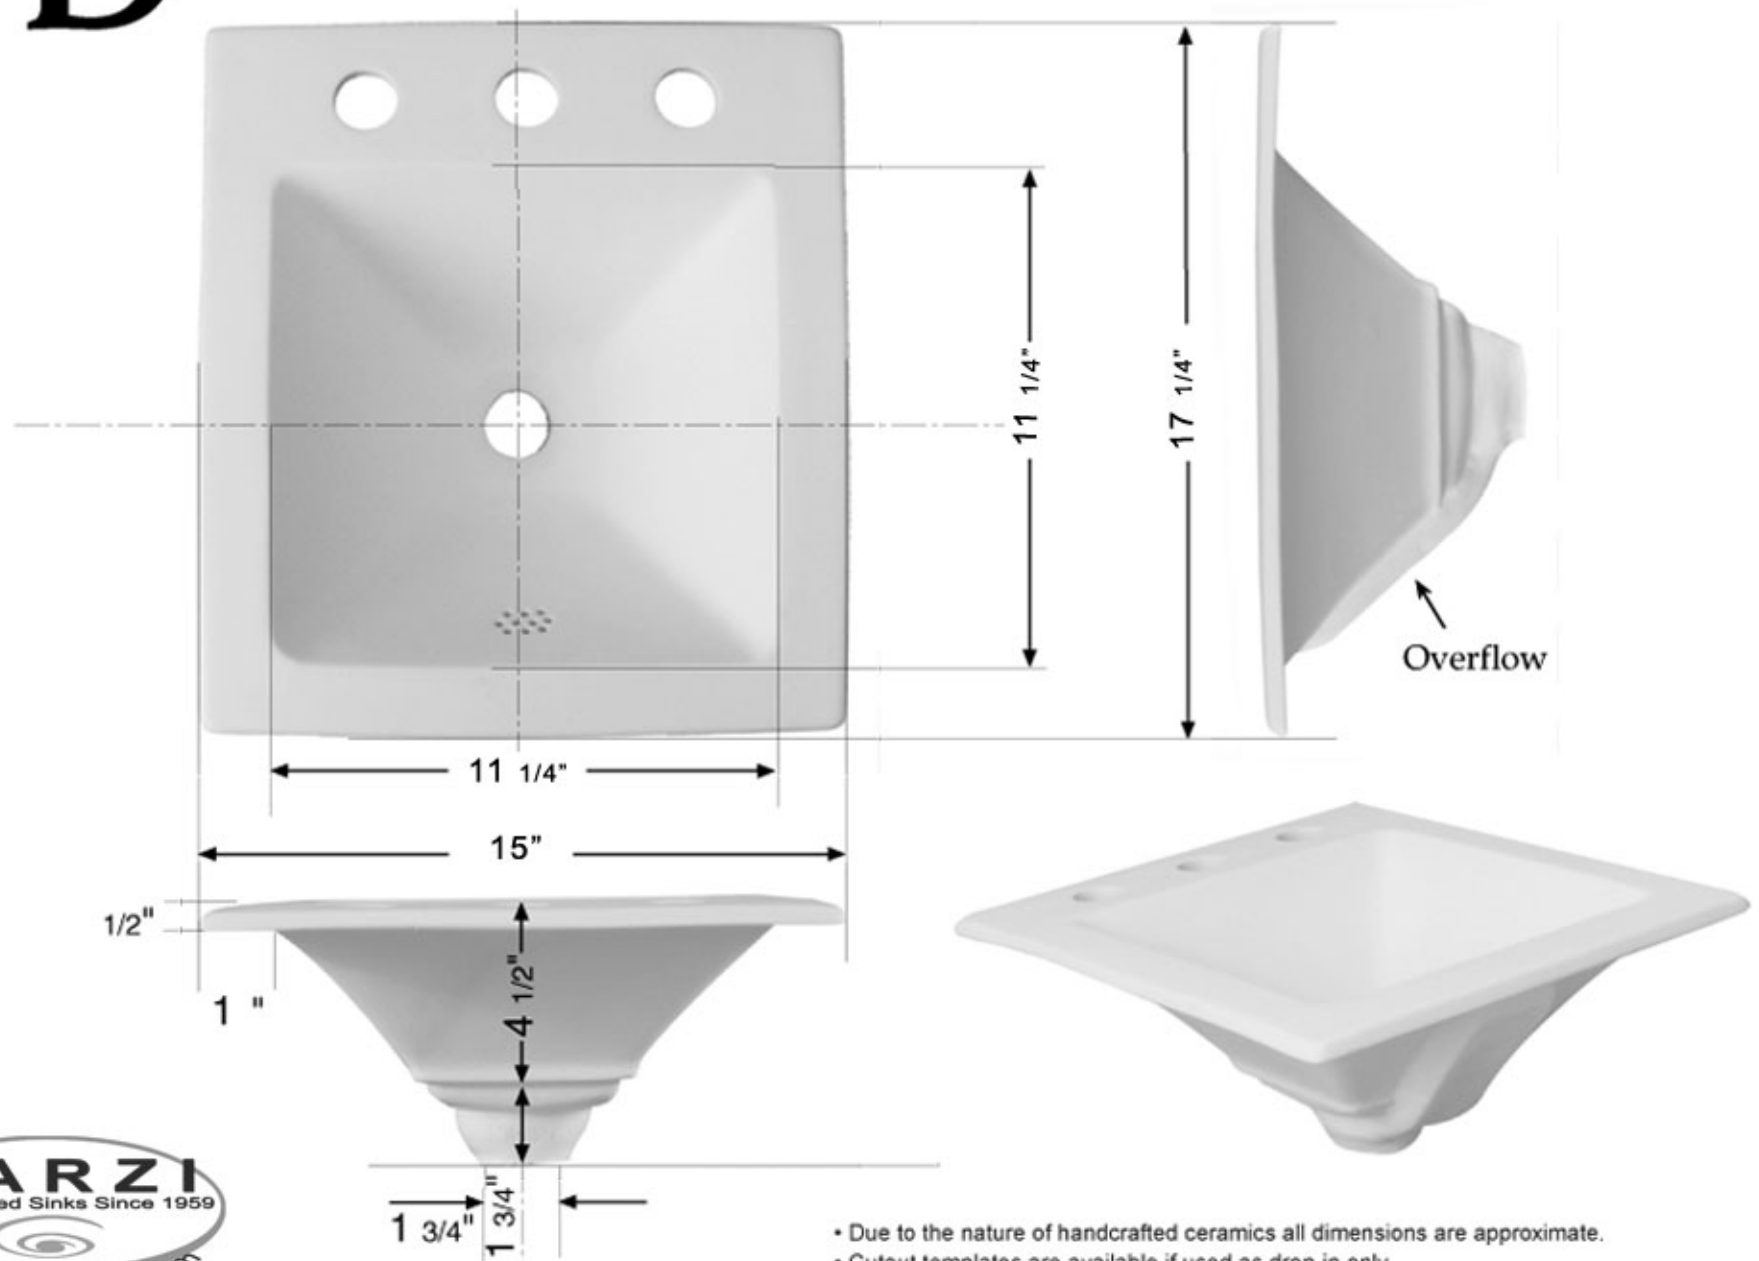

YB 15" x 17 1/4" Square basin with faucet holes

- Due to the nature of handcrafted ceramics all dimensions are approximate.
- Cutout templates are available if used as drop-in only. Please do not attempt to cut from these measurements.
- This sink has a flat glazed rim. It may be used in an undercounter or flush mount installation.