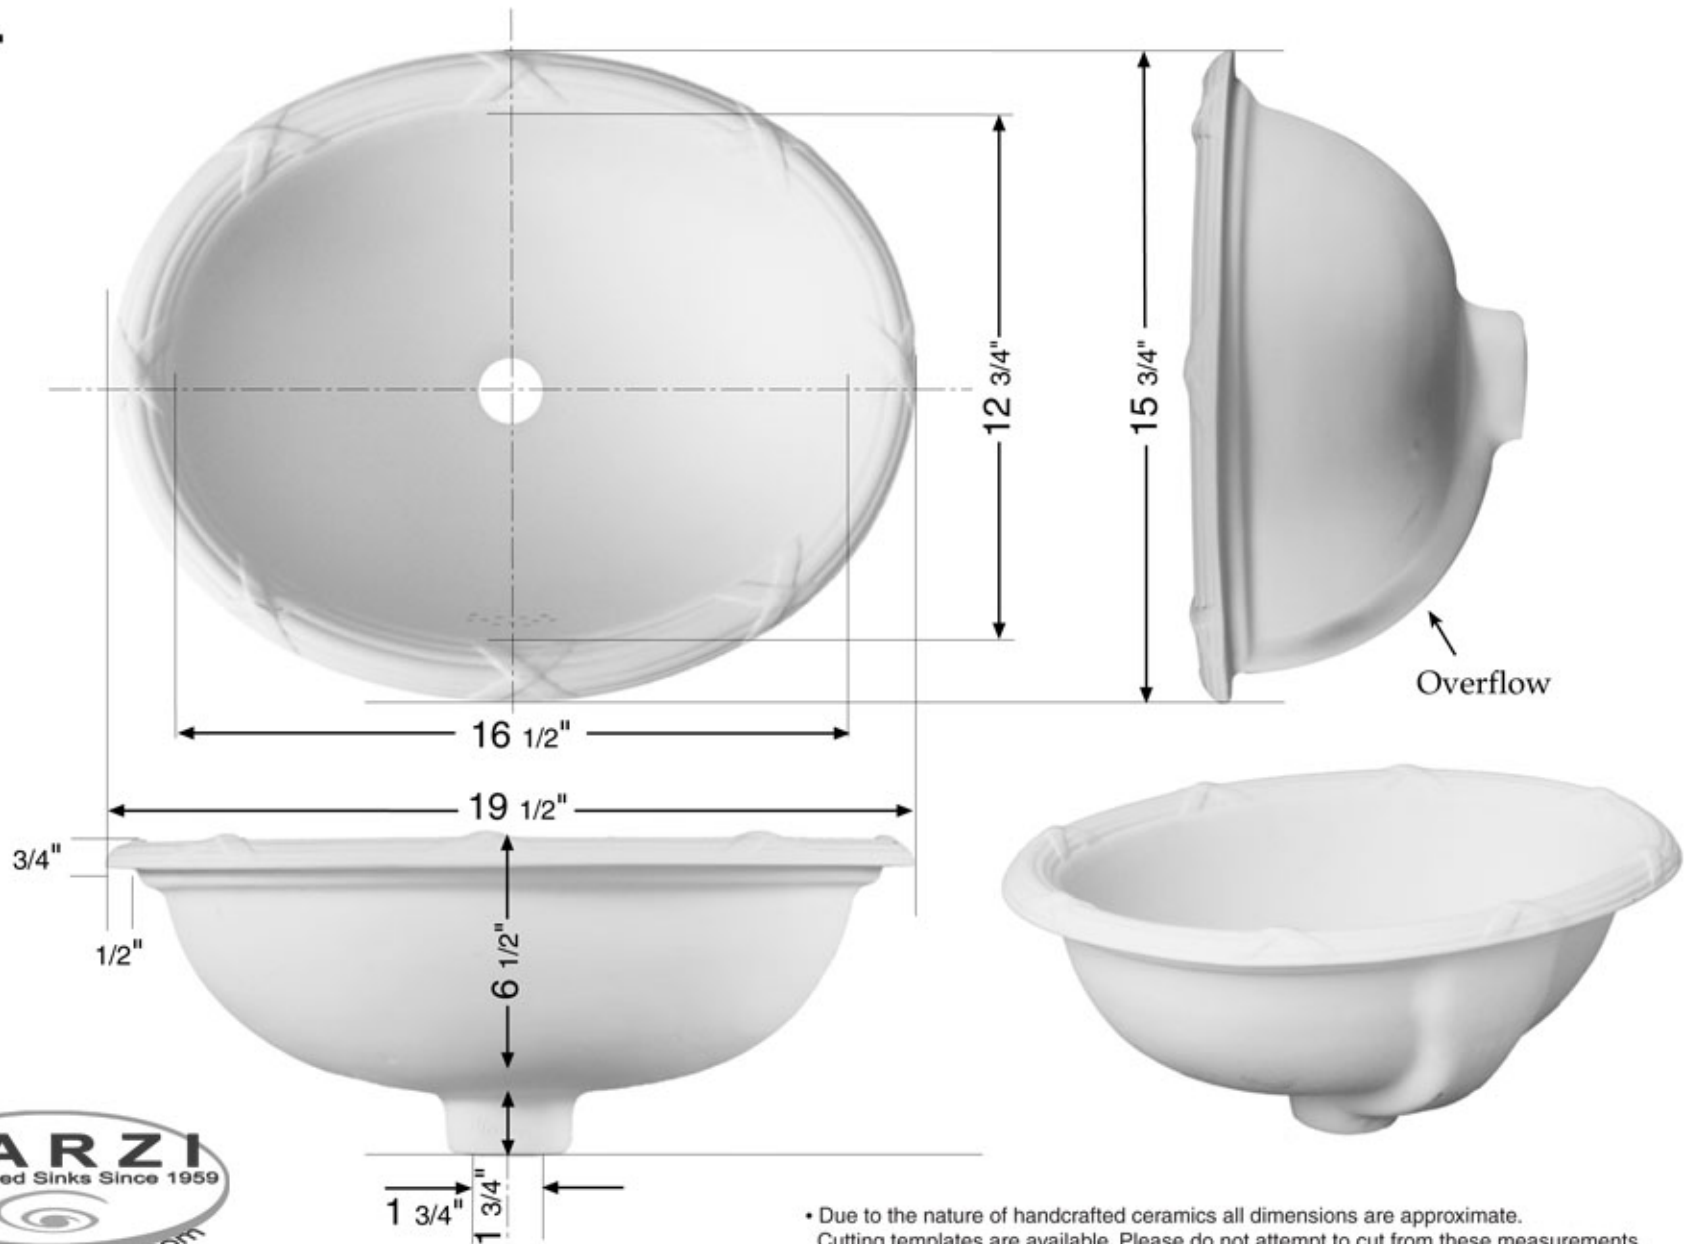

# Y

## 15 3/4" x 19 1/2" Oval basin with ribbons and reeds rim

• Due to the nature of handcrafted ceramics all dimensions are approximate. Cutting templates are available. Please do not attempt to cut from these measurements