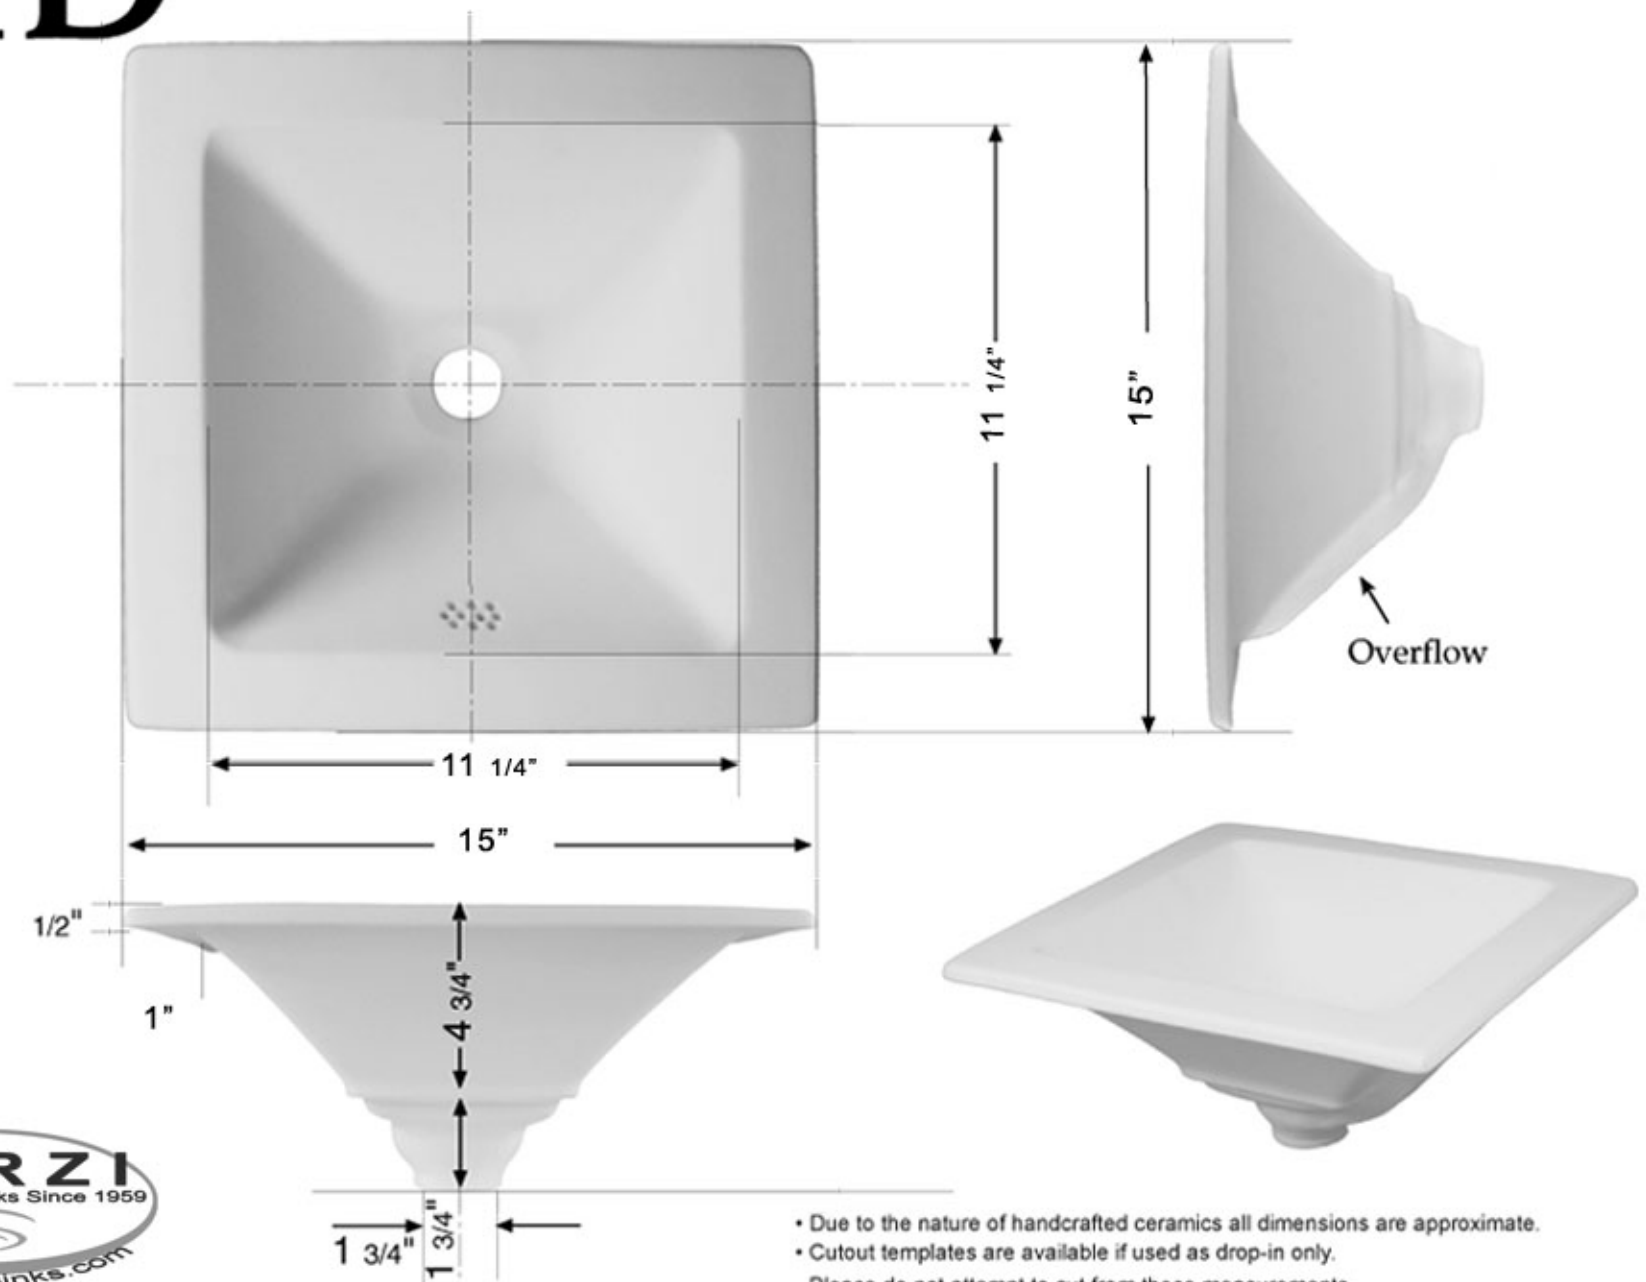

# XB

15" x 15" Square basin with flat rim

- Due to the nature of handcrafted ceramics all dimensions are approximate.
- Cutout templates are available if used as drop-in only. Please do not attempt to cut from these measurements.
- This sink has a flat glazed rim. It may be used in an undercounter or flush mount installation.