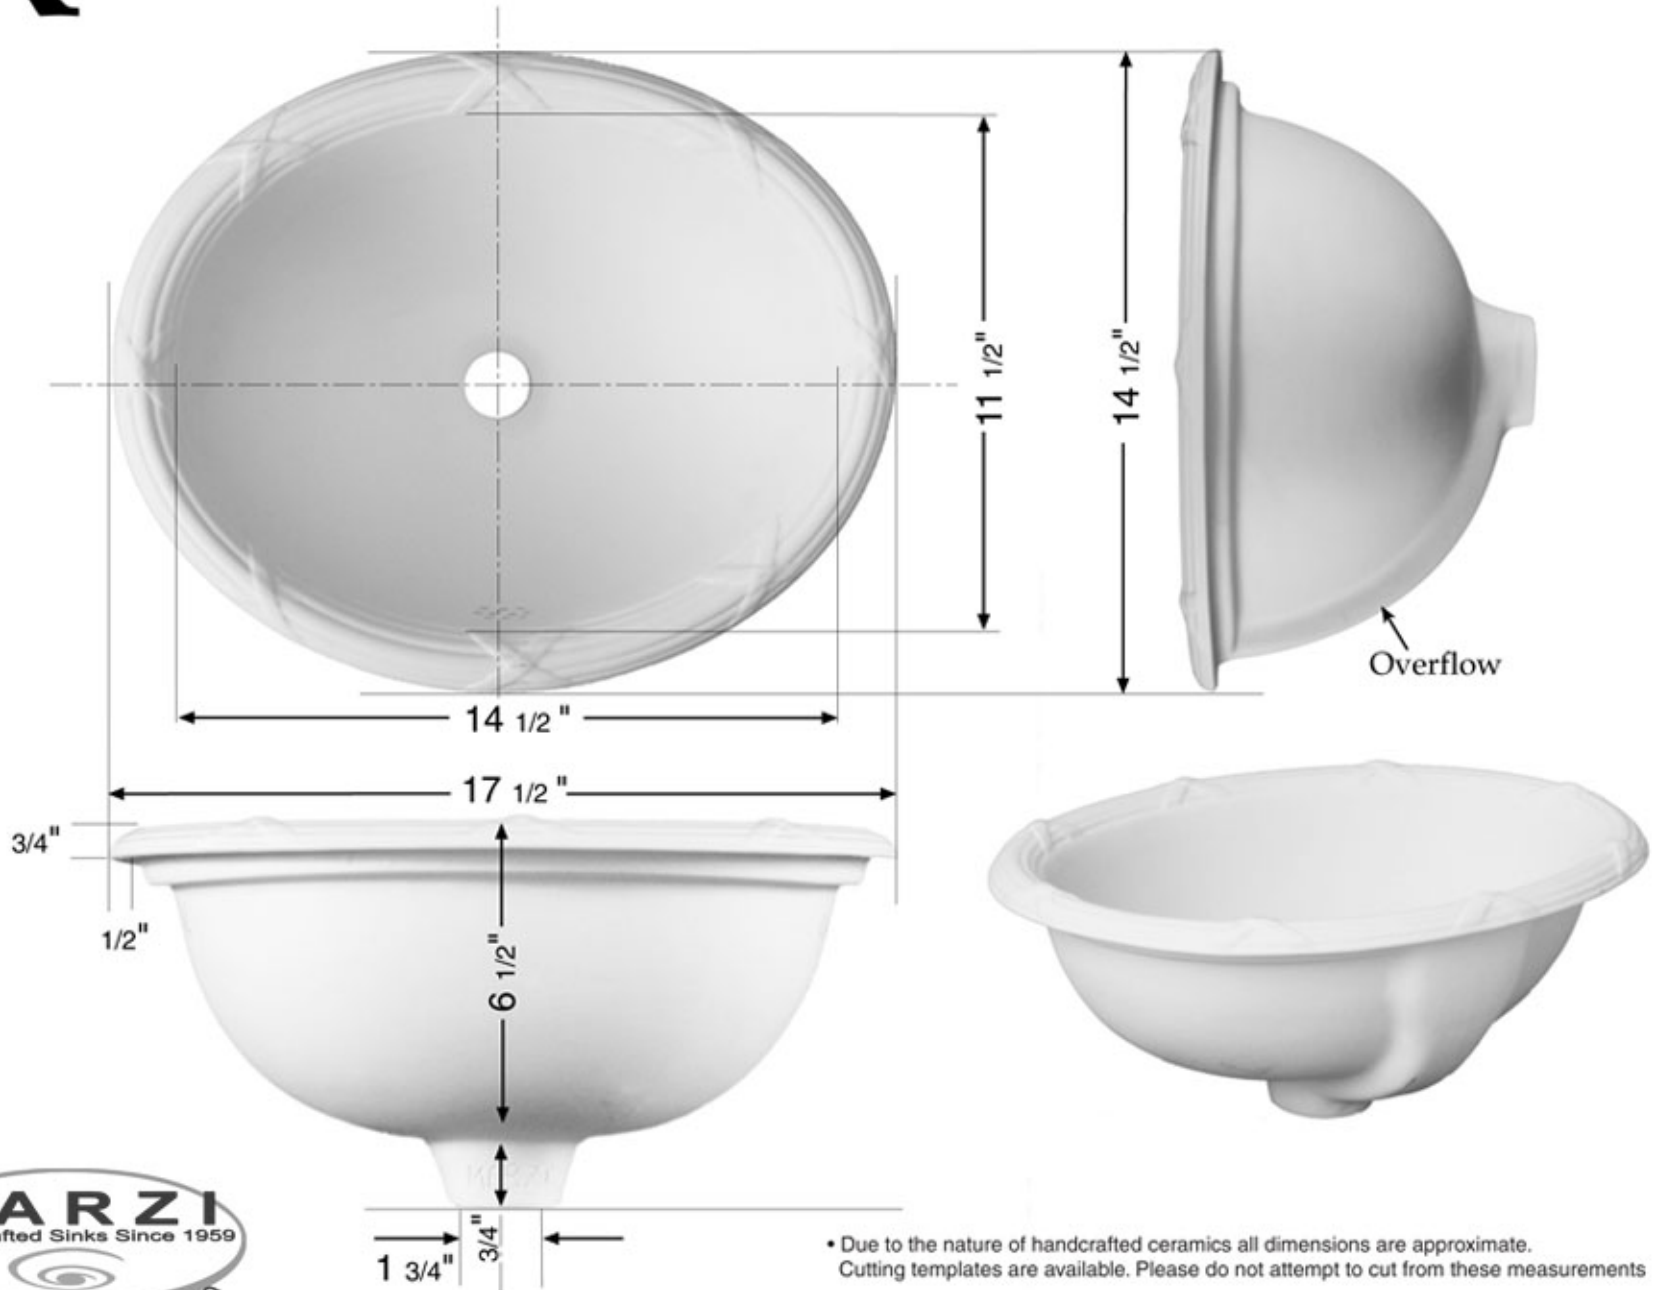

X

14 1/2" x 17 1/2" Oval basin with ribbons and reeds rim

• Due to the nature of handcrafted ceramics all dimensions are approximate. Cutting templates are available. Please do not attempt to cut from these measurements