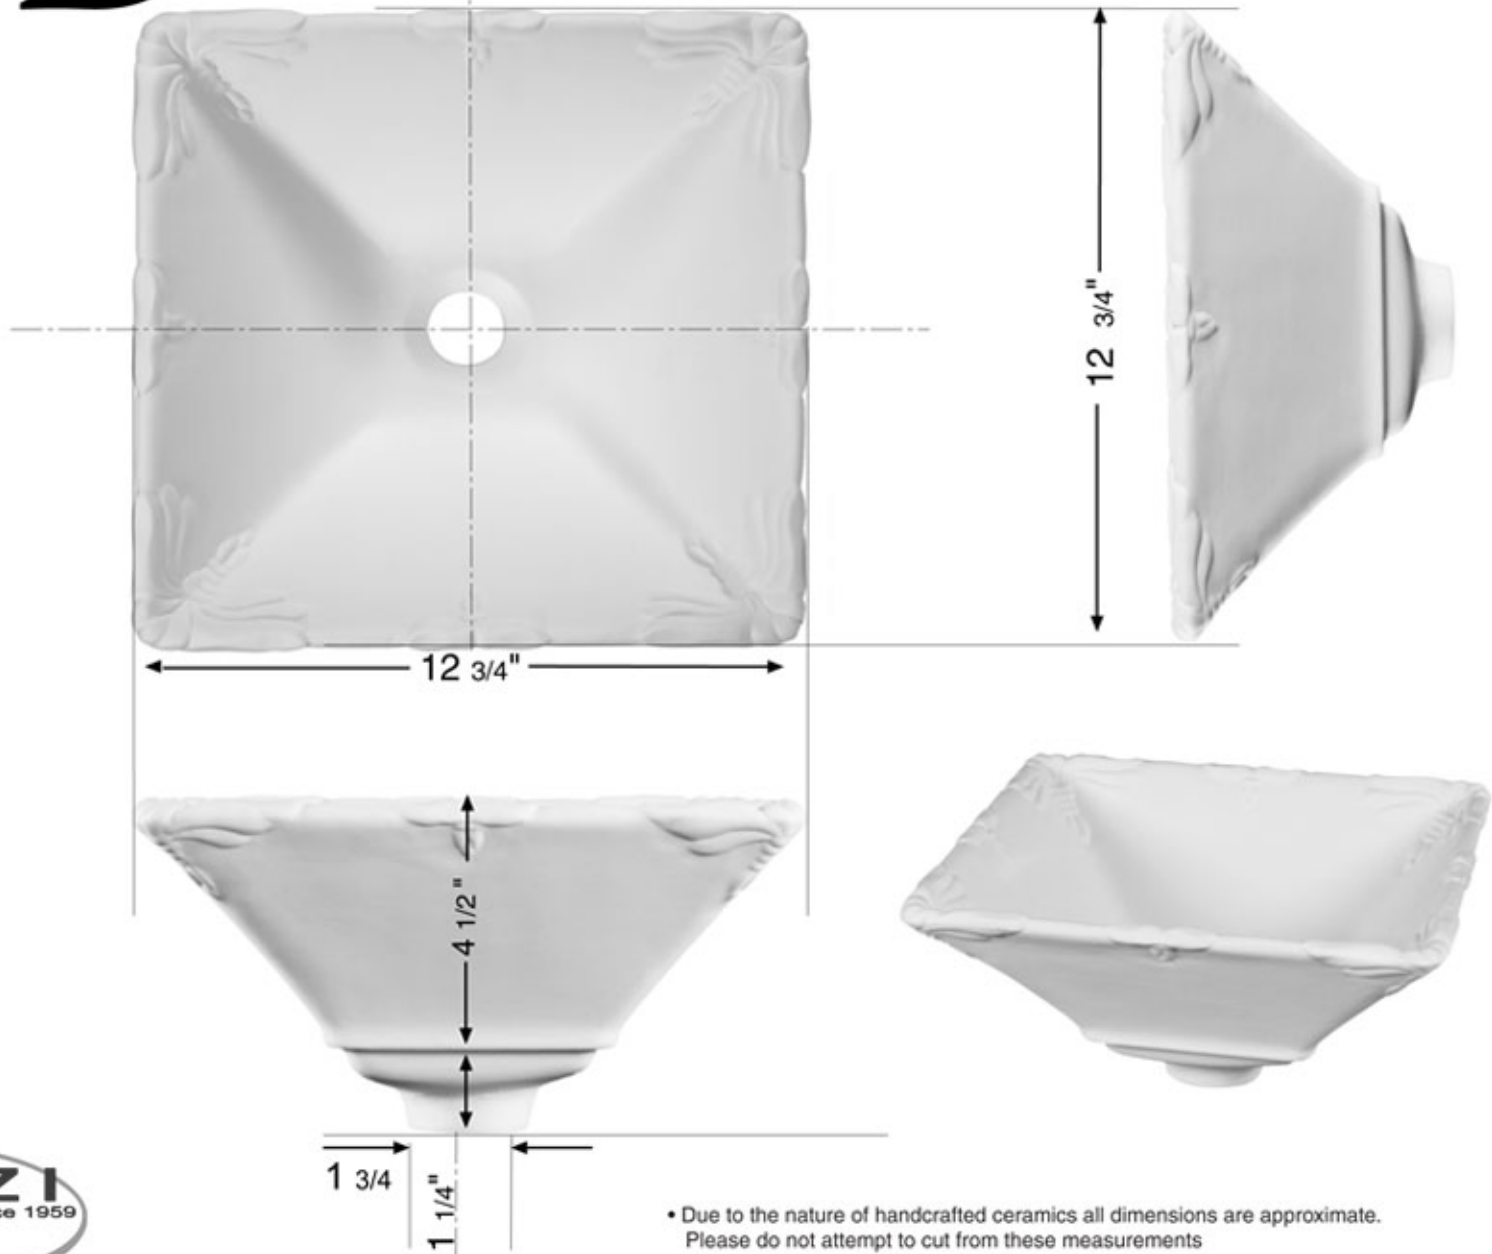

WD

12 3/4" Square vessel with fleur de lys design

• Due to the nature of handcrafted ceramics all dimensions are approximate. Please do not attempt to cut from these measurements