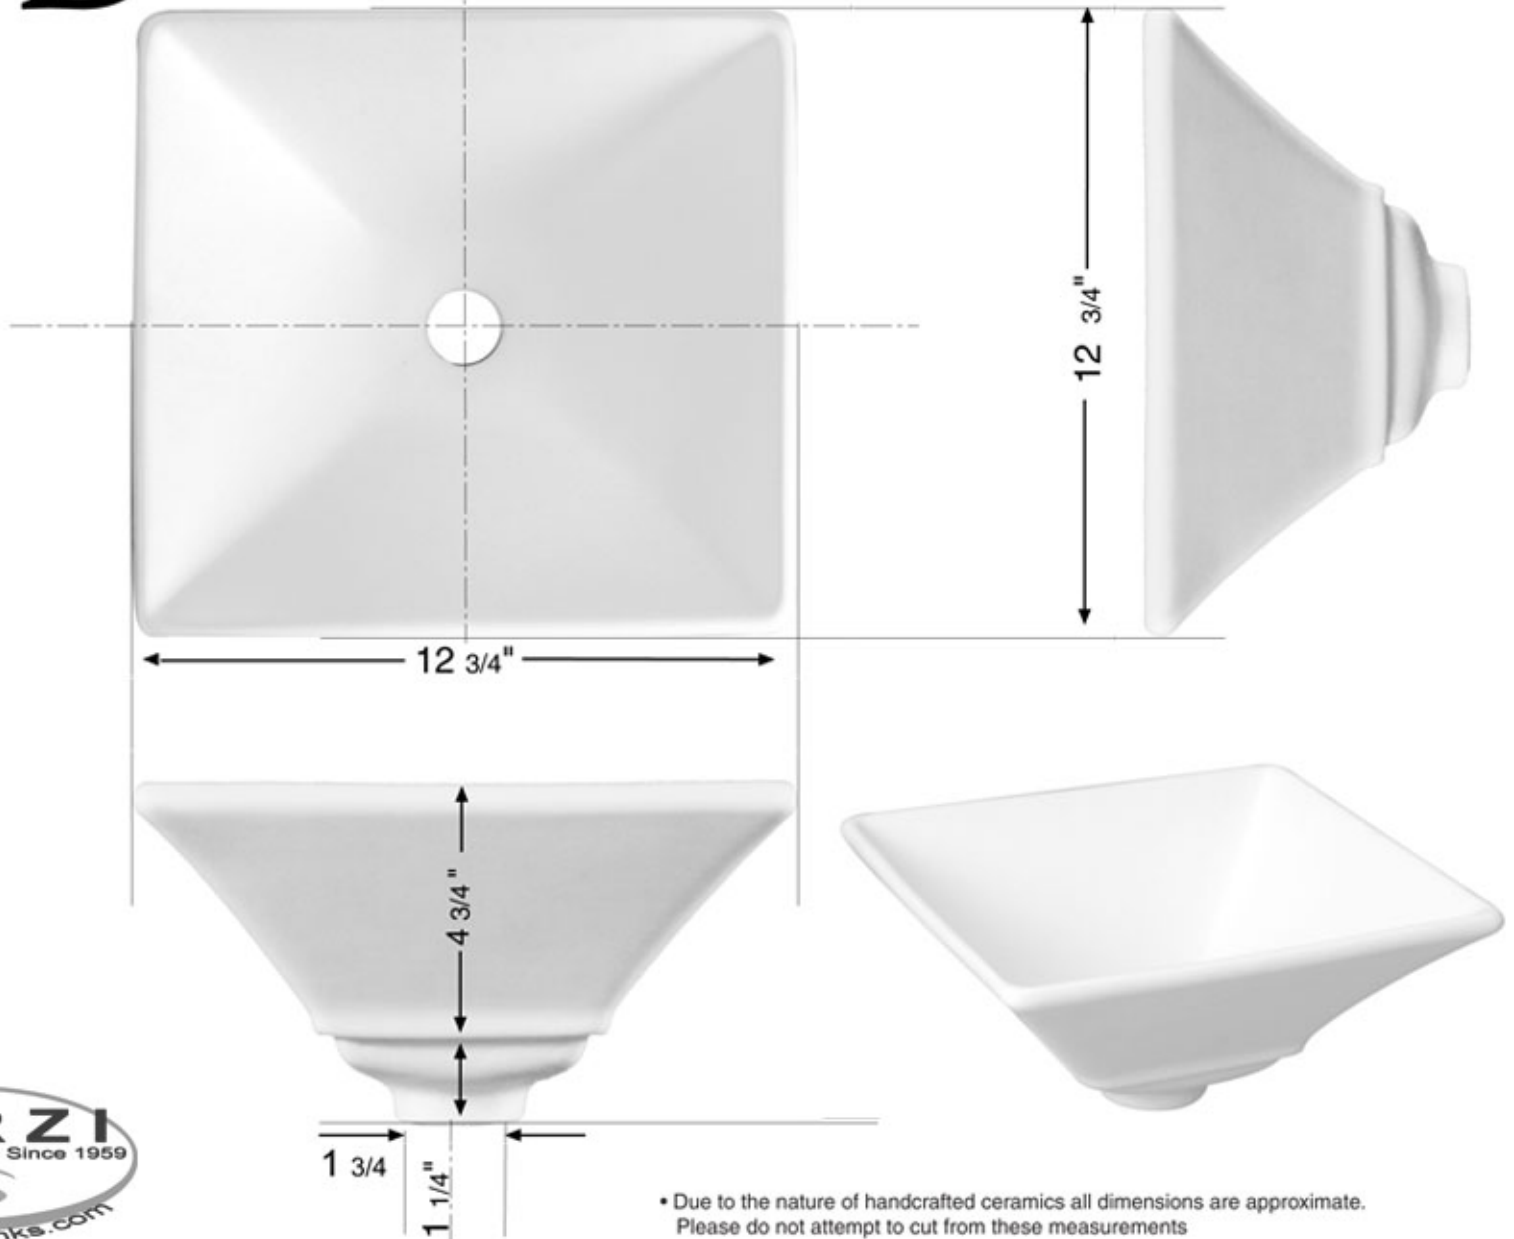

WB 12 3/4" Square vessel fully exposed

• Due to the nature of handcrafted ceramics all dimensions are approximate.
Please do not attempt to cut from these measurements