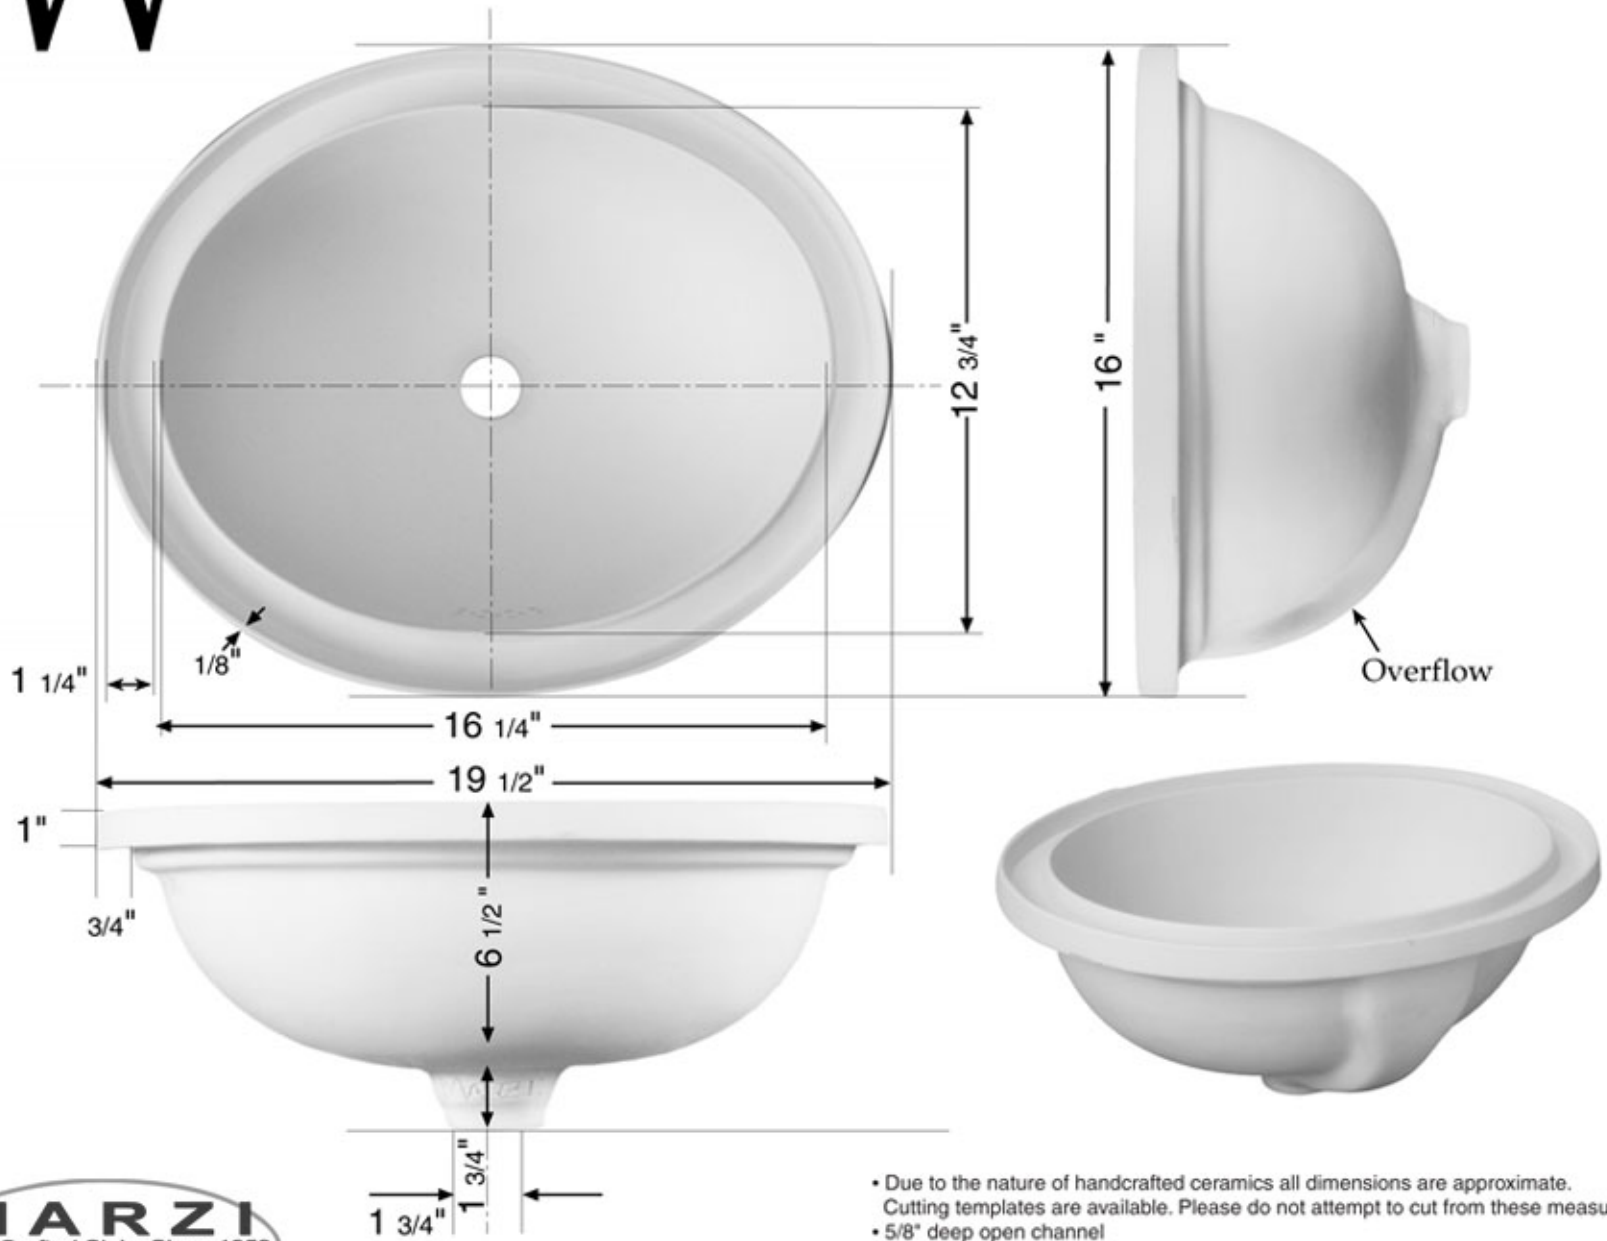

# W

## 16" x 19 1/2" Oval basin with open channel

- Due to the nature of handcrafted ceramics all dimensions are approximate.
- Cutting templates are available. Please do not attempt to cut from these measurements
- 5/8" deep open channel