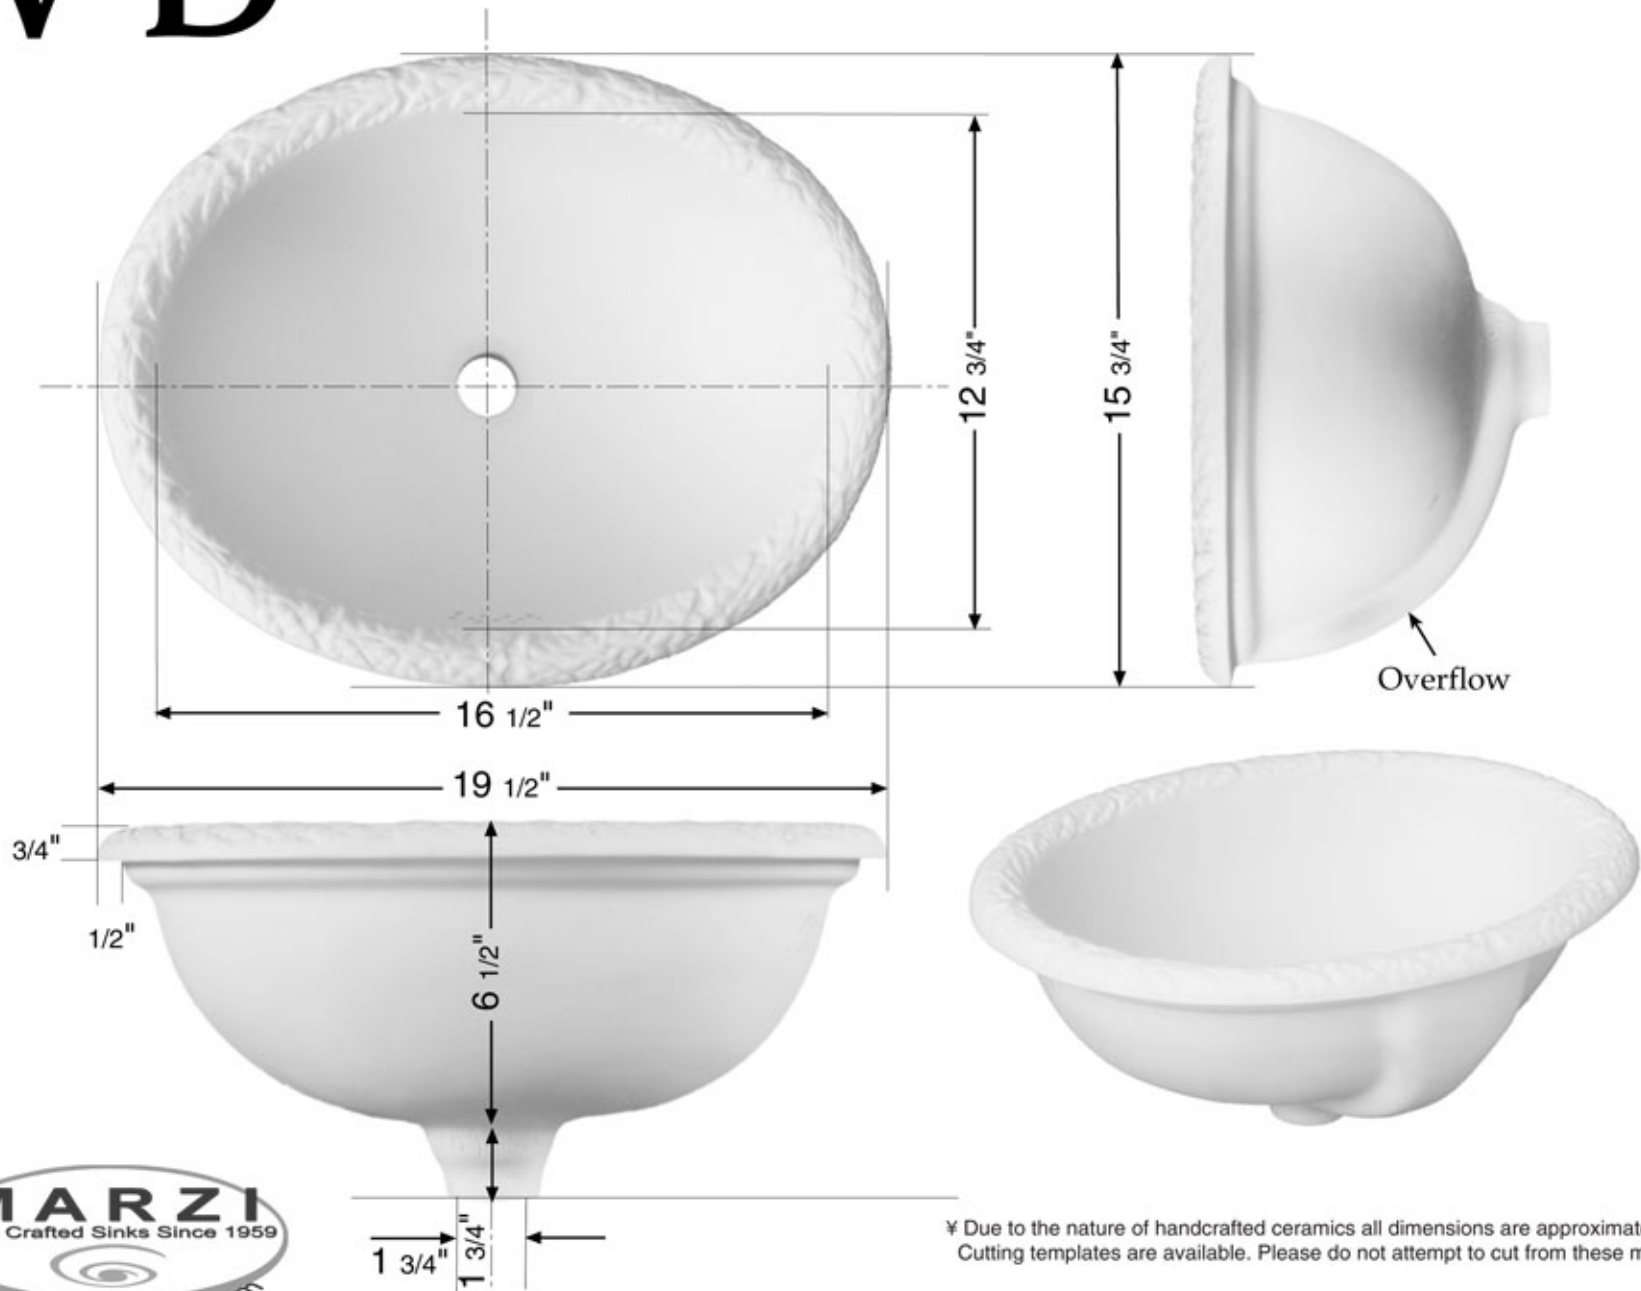

VB 15 3/4" x 19 1/2" Oval basin with leaf rim

¥ Due to the nature of handcrafted ceramics all dimensions are approximate. Cutting templates are available. Please do not attempt to cut from these measurements