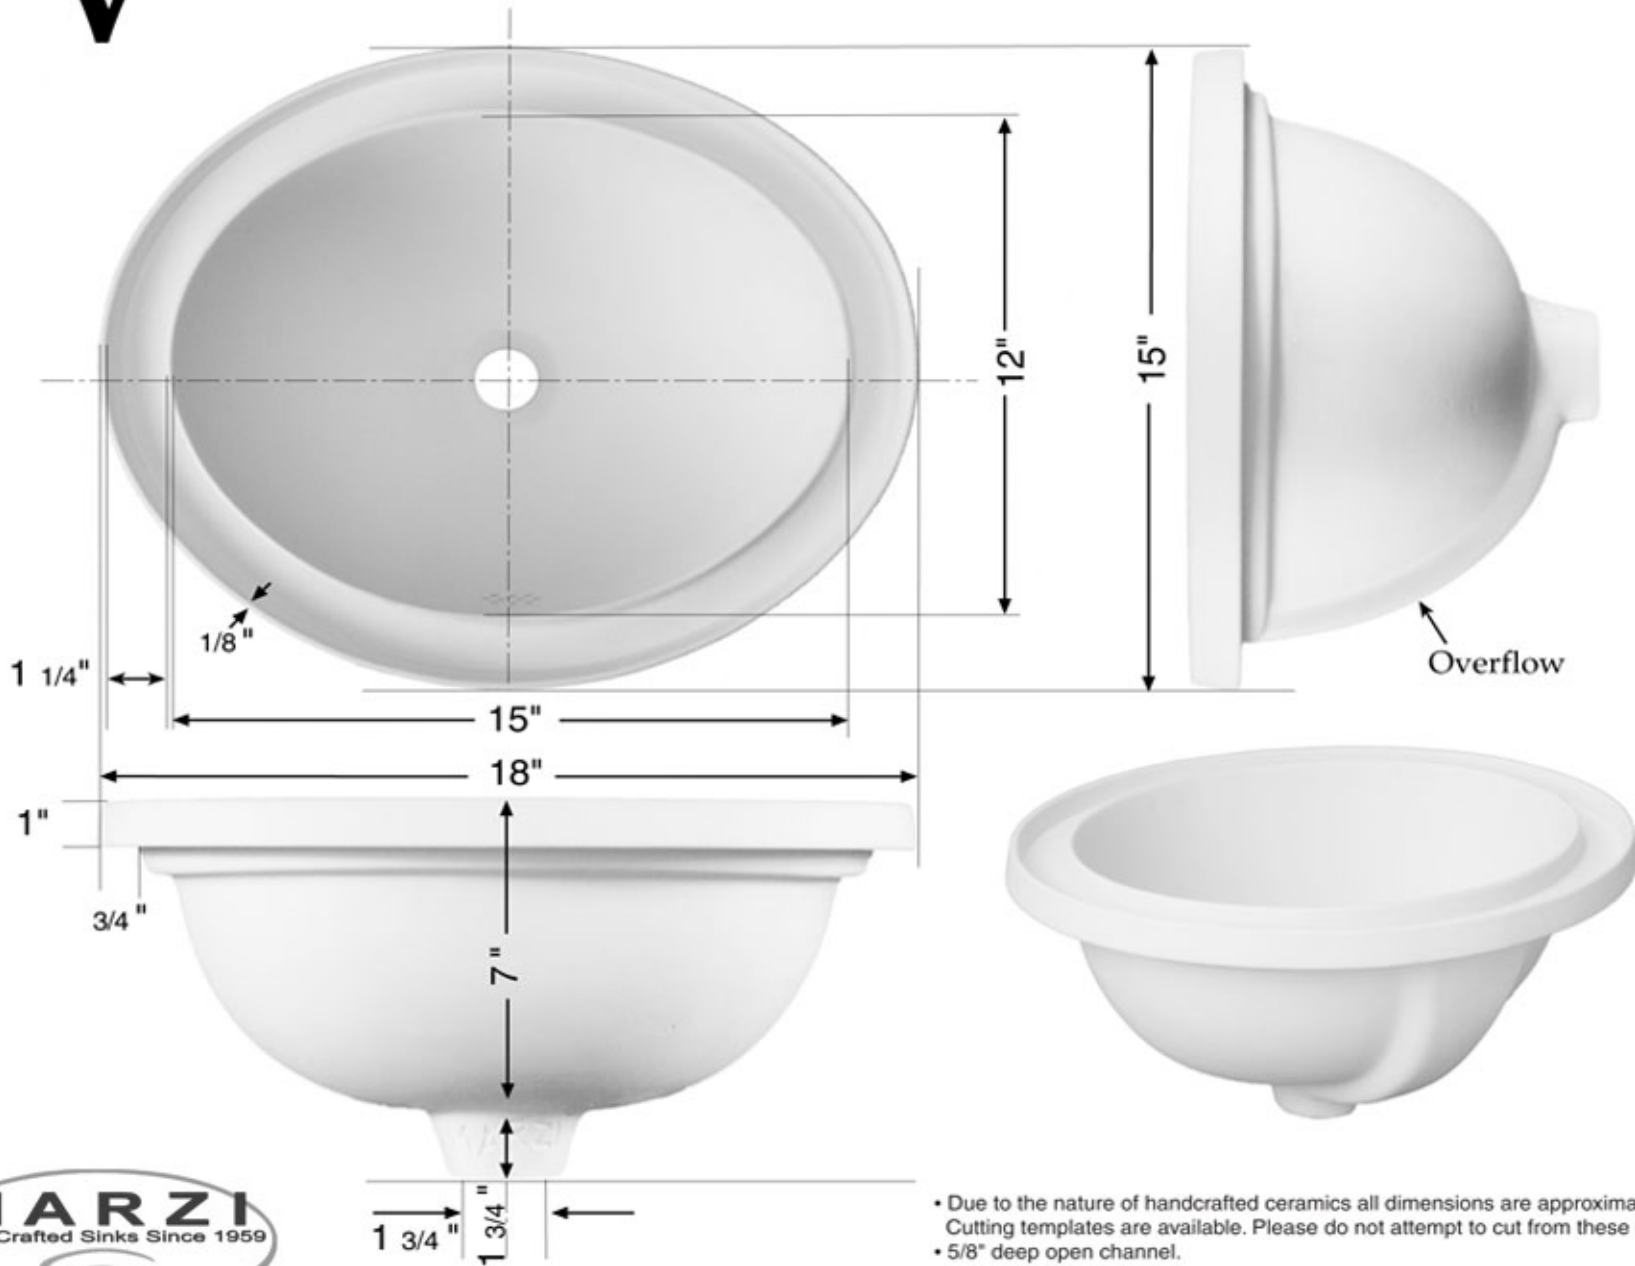

V

15" x 18" Oval basin with open channel

- Due to the nature of handcrafted ceramics all dimensions are approximate. Cutting templates are available. Please do not attempt to cut from these measurements
- 5/8" deep open channel.