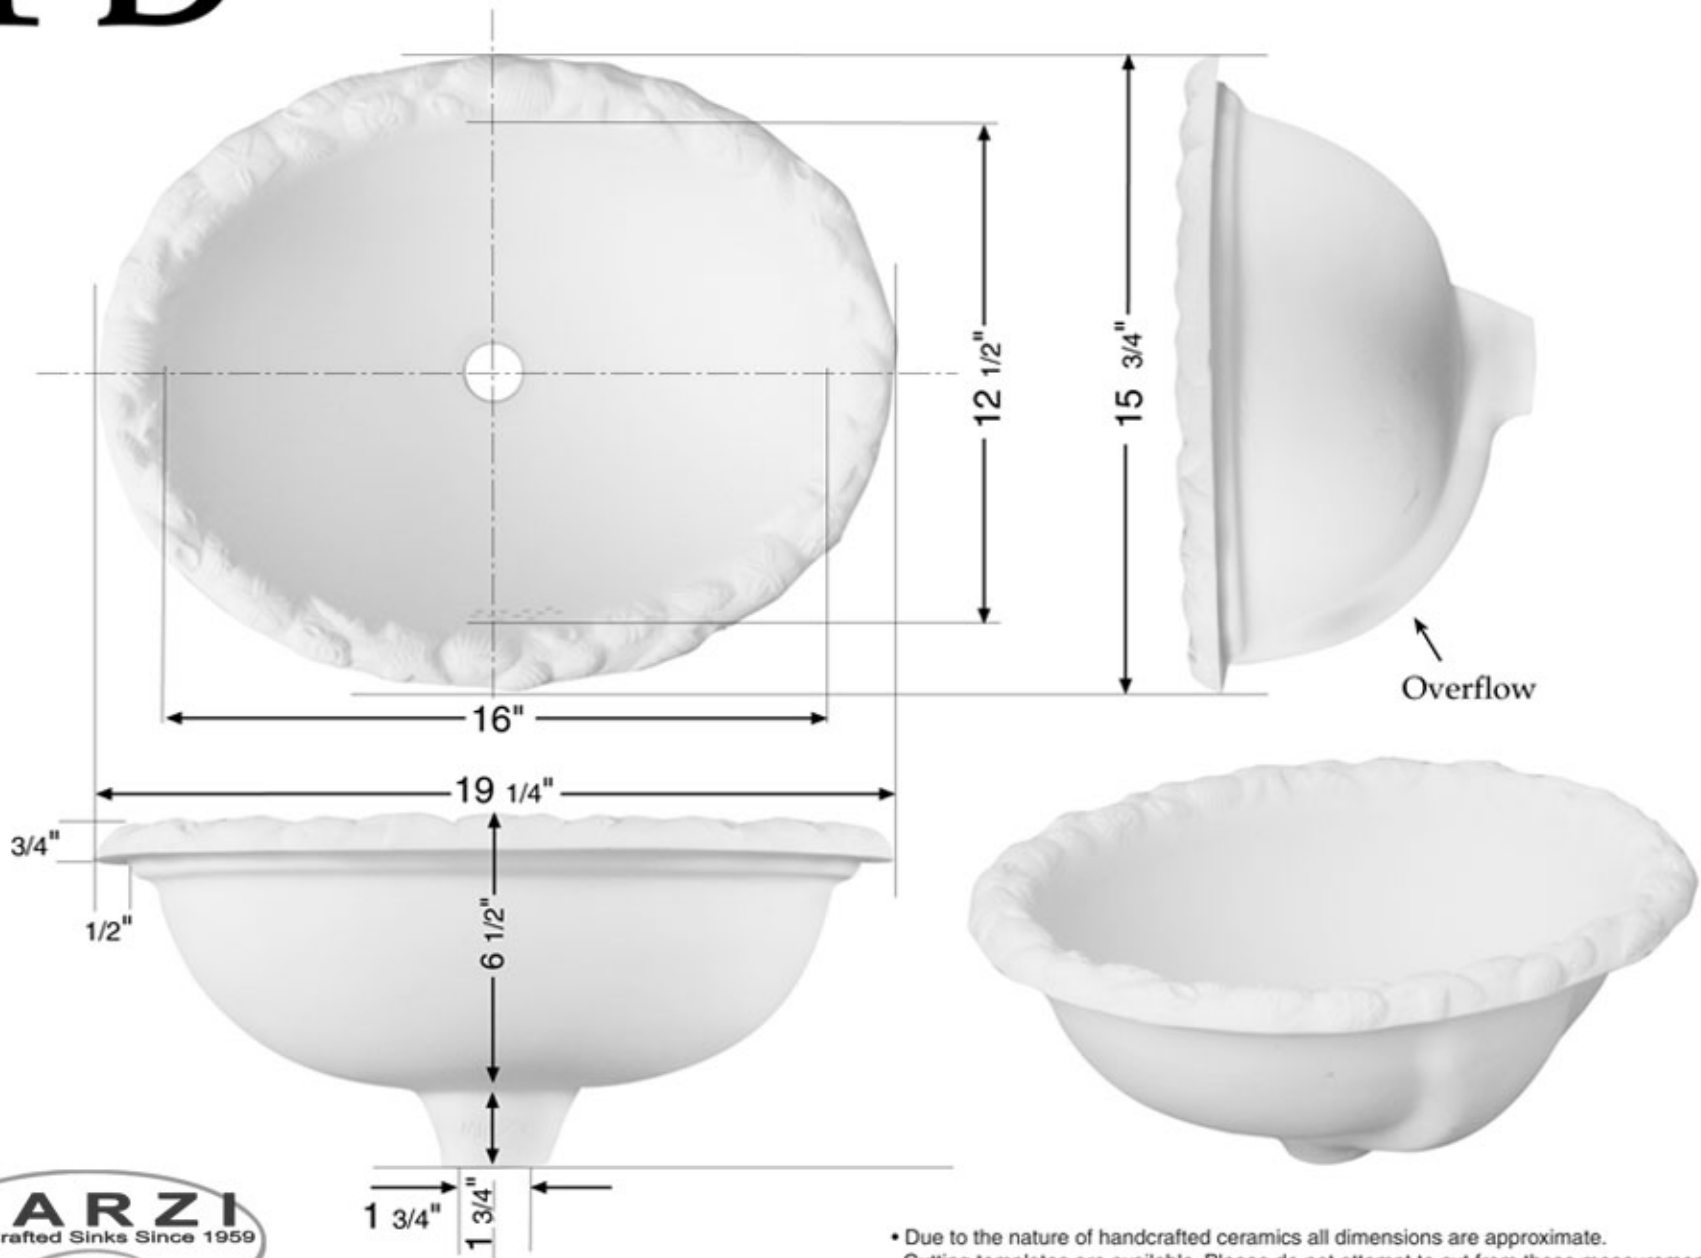

# TB

15 3/4" x 19 1/2" Oval basin with sea shell rim

• Due to the nature of handcrafted ceramics all dimensions are approximate. Cutting templates are available. Please do not attempt to cut from these measurements