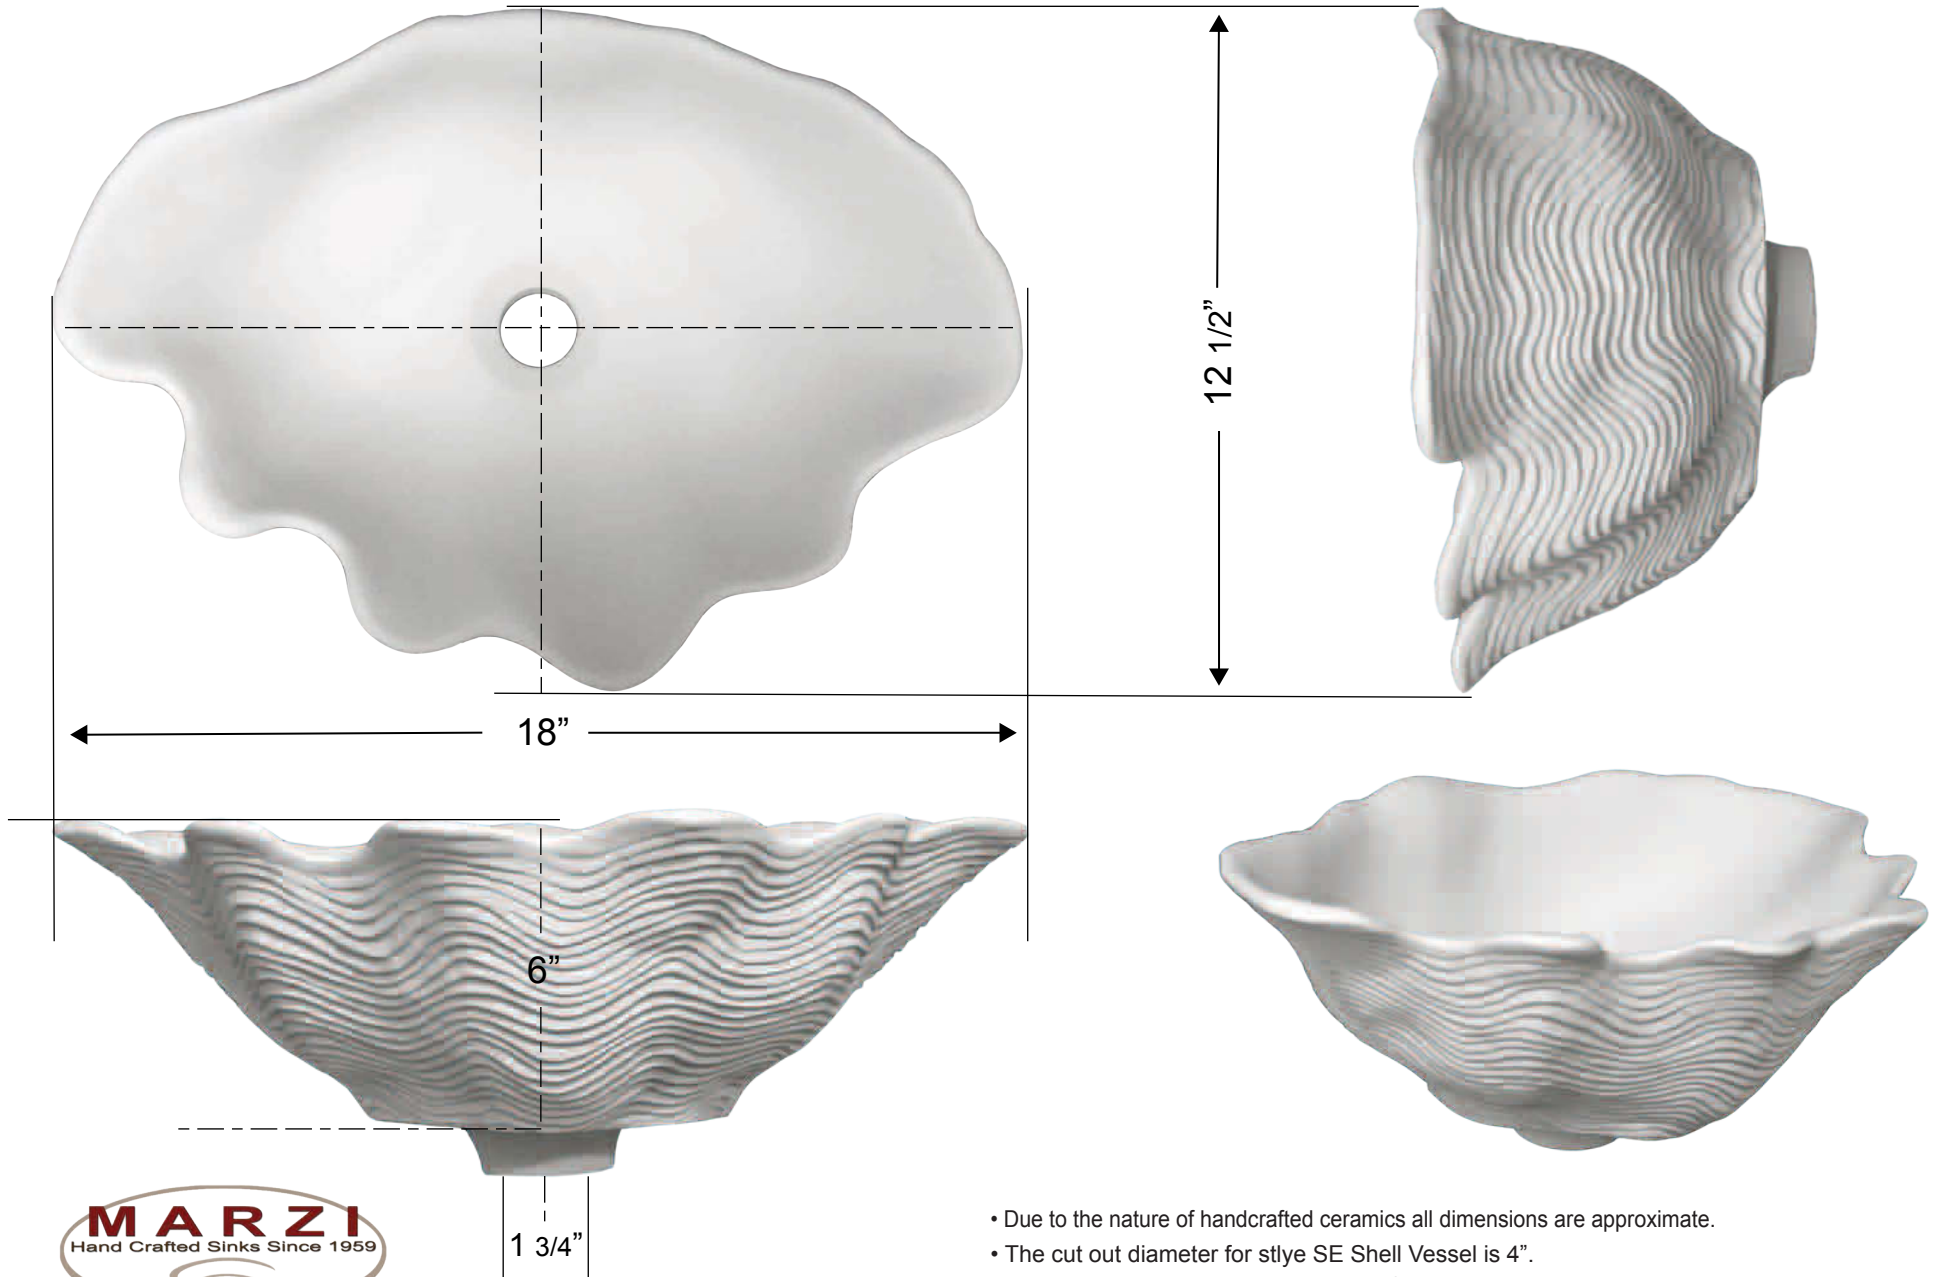

SE

12 1/2" x 18" Shell Vessel Sink

- Due to the nature of handcrafted ceramics all dimensions are approximate.
- The cut out diameter for stlye SE Shell Vessel is 4".
- This vessel sink is available with overflow by request.