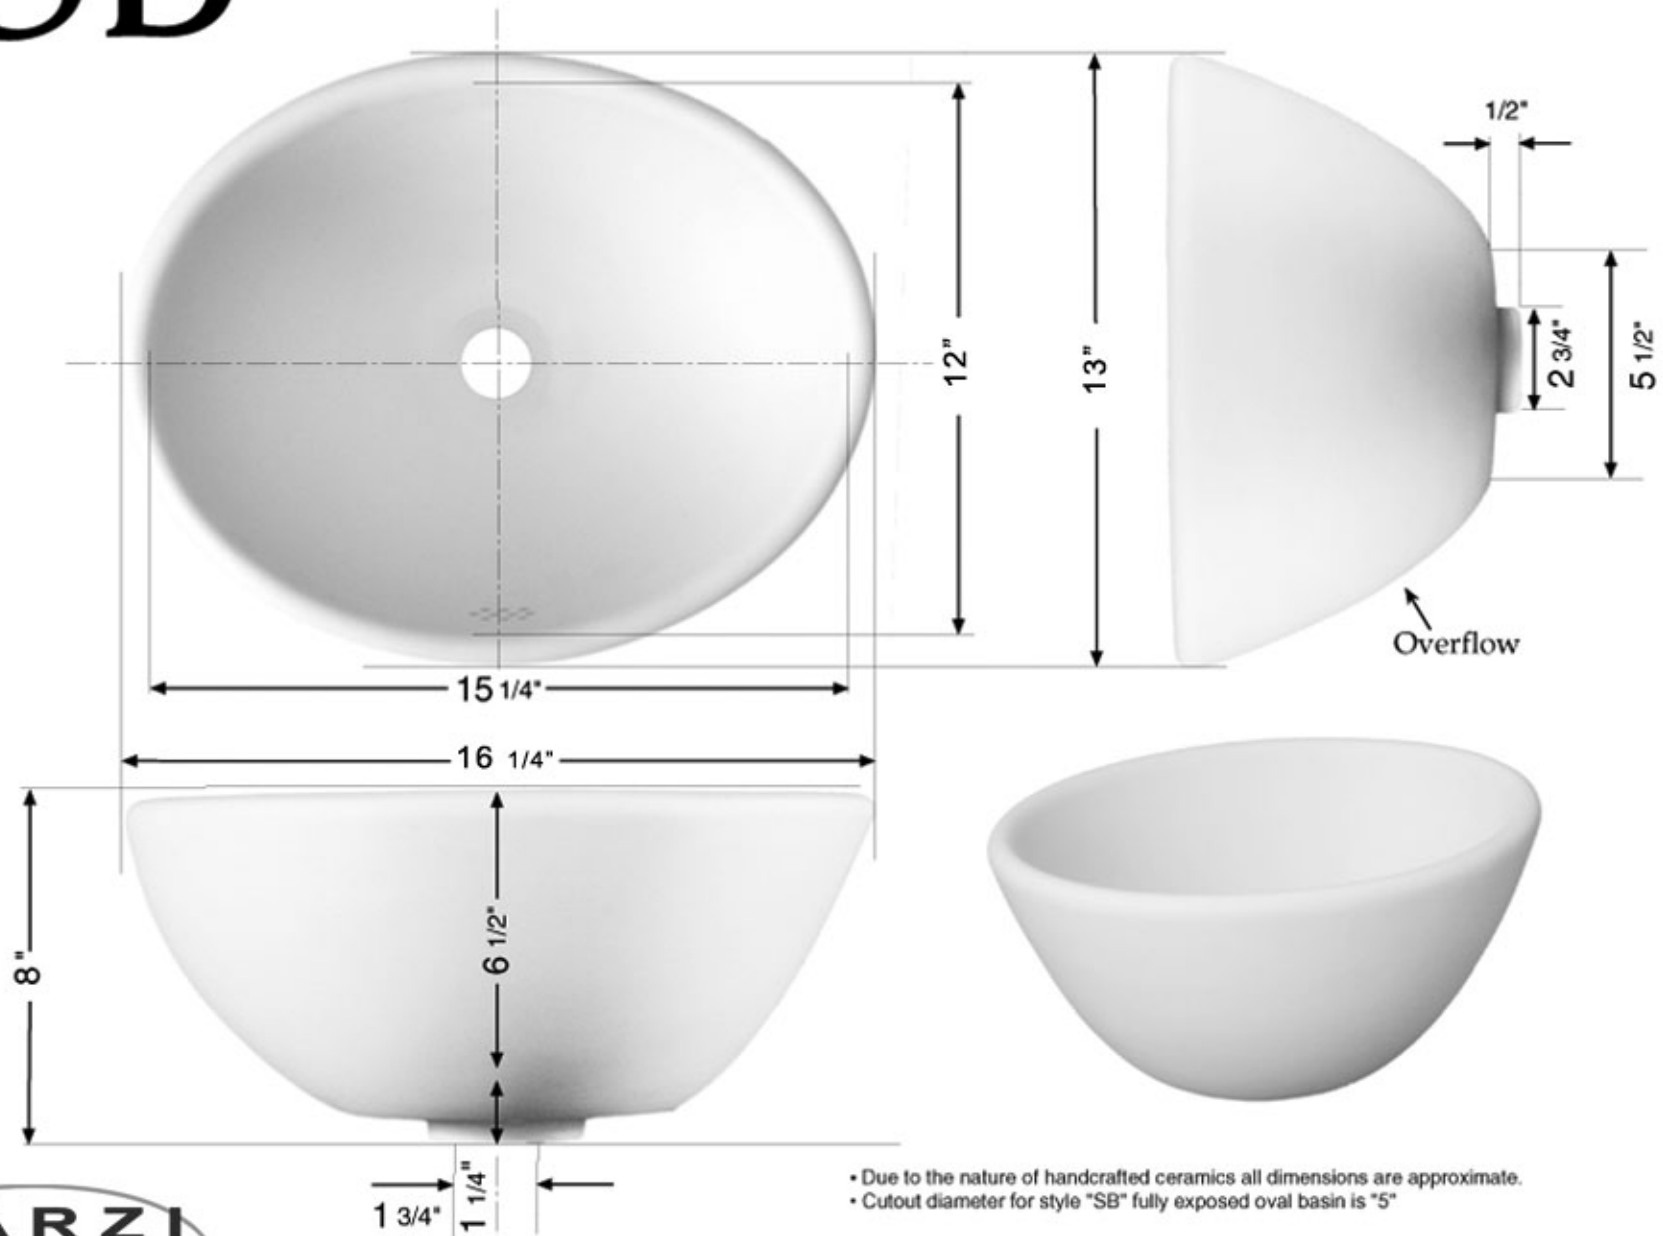

SB 13" x 16 1/4" Oval vessel fully exposed

- Due to the nature of handcrafted ceramics all dimensions are approximate.
- Cutout diameter for style "SB" fully exposed oval basin is "5"