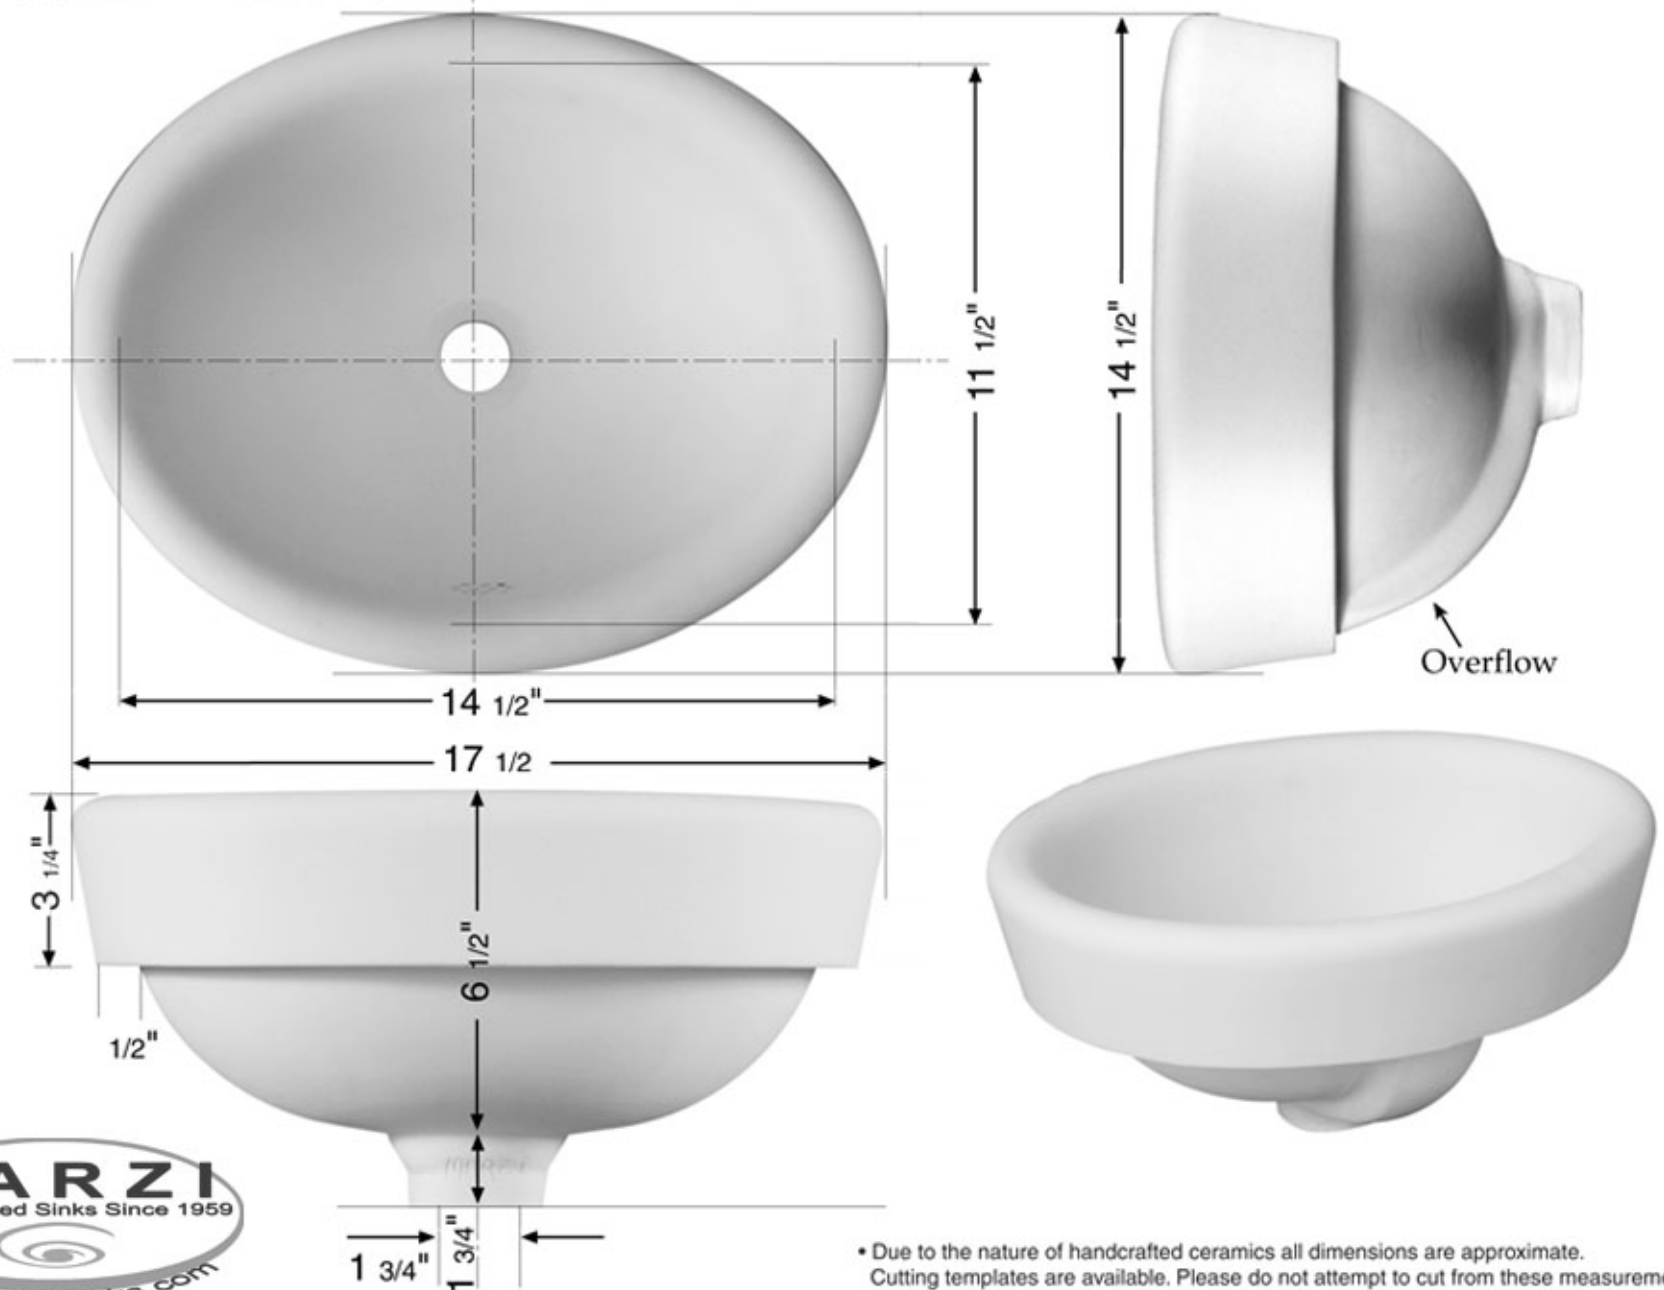

# RBH

14 1/2" x 17 1/2" Oval basin half exposed with rounded rim

• Due to the nature of handcrafted ceramics all dimensions are approximate. Cutting templates are available. Please do not attempt to cut from these measurements