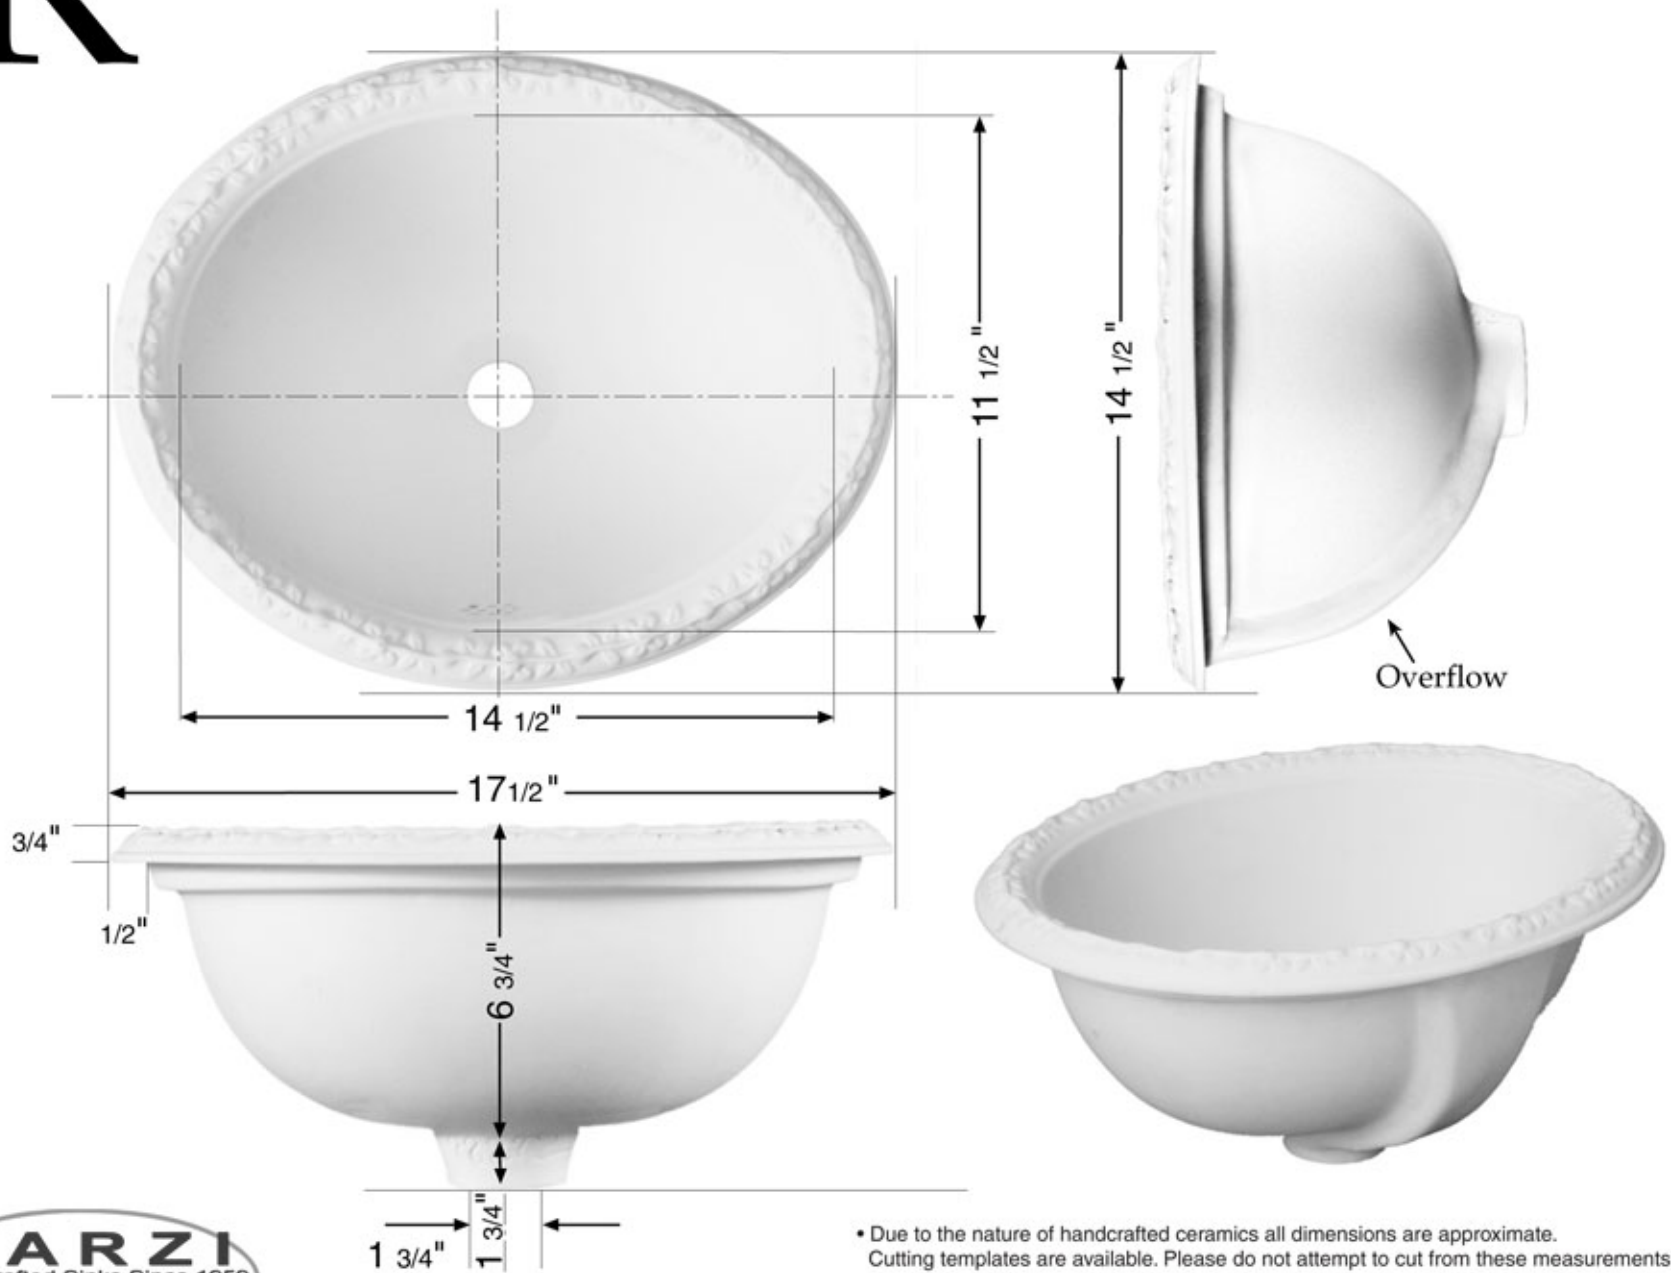

## 14 1/2" x 17 1/2" Oval basin with raised floral rim

• Due to the nature of handcrafted ceramics all dimensions are approximate. Cutting templates are available. Please do not attempt to cut from these measurements