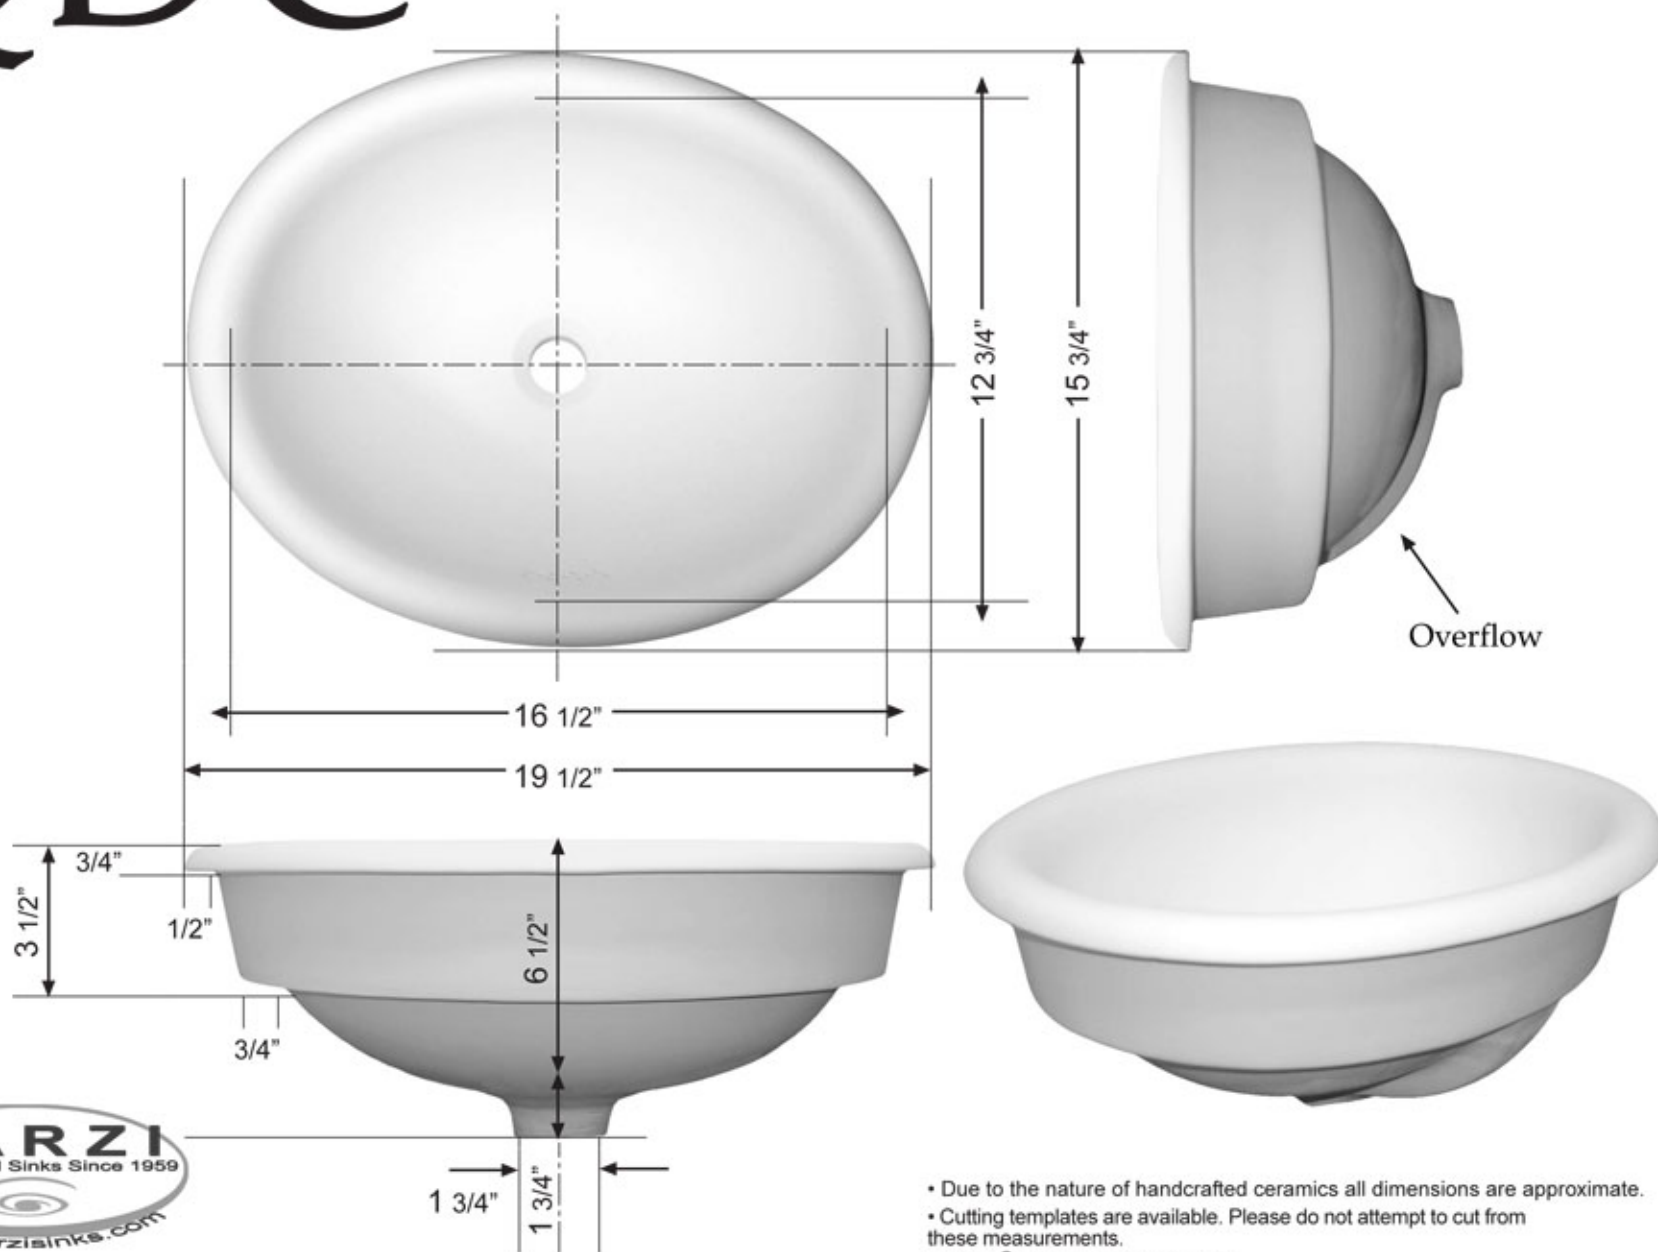

QDC

15 3/4" x 19 1/2"

Large Oval basin half exposed rounded rim, open side channel

- Due to the nature of handcrafted ceramics all dimensions are approximate.
- Cutting templates are available. Please do not attempt to cut from these measurements.
- 1/2" x 2 3/4" open side channel