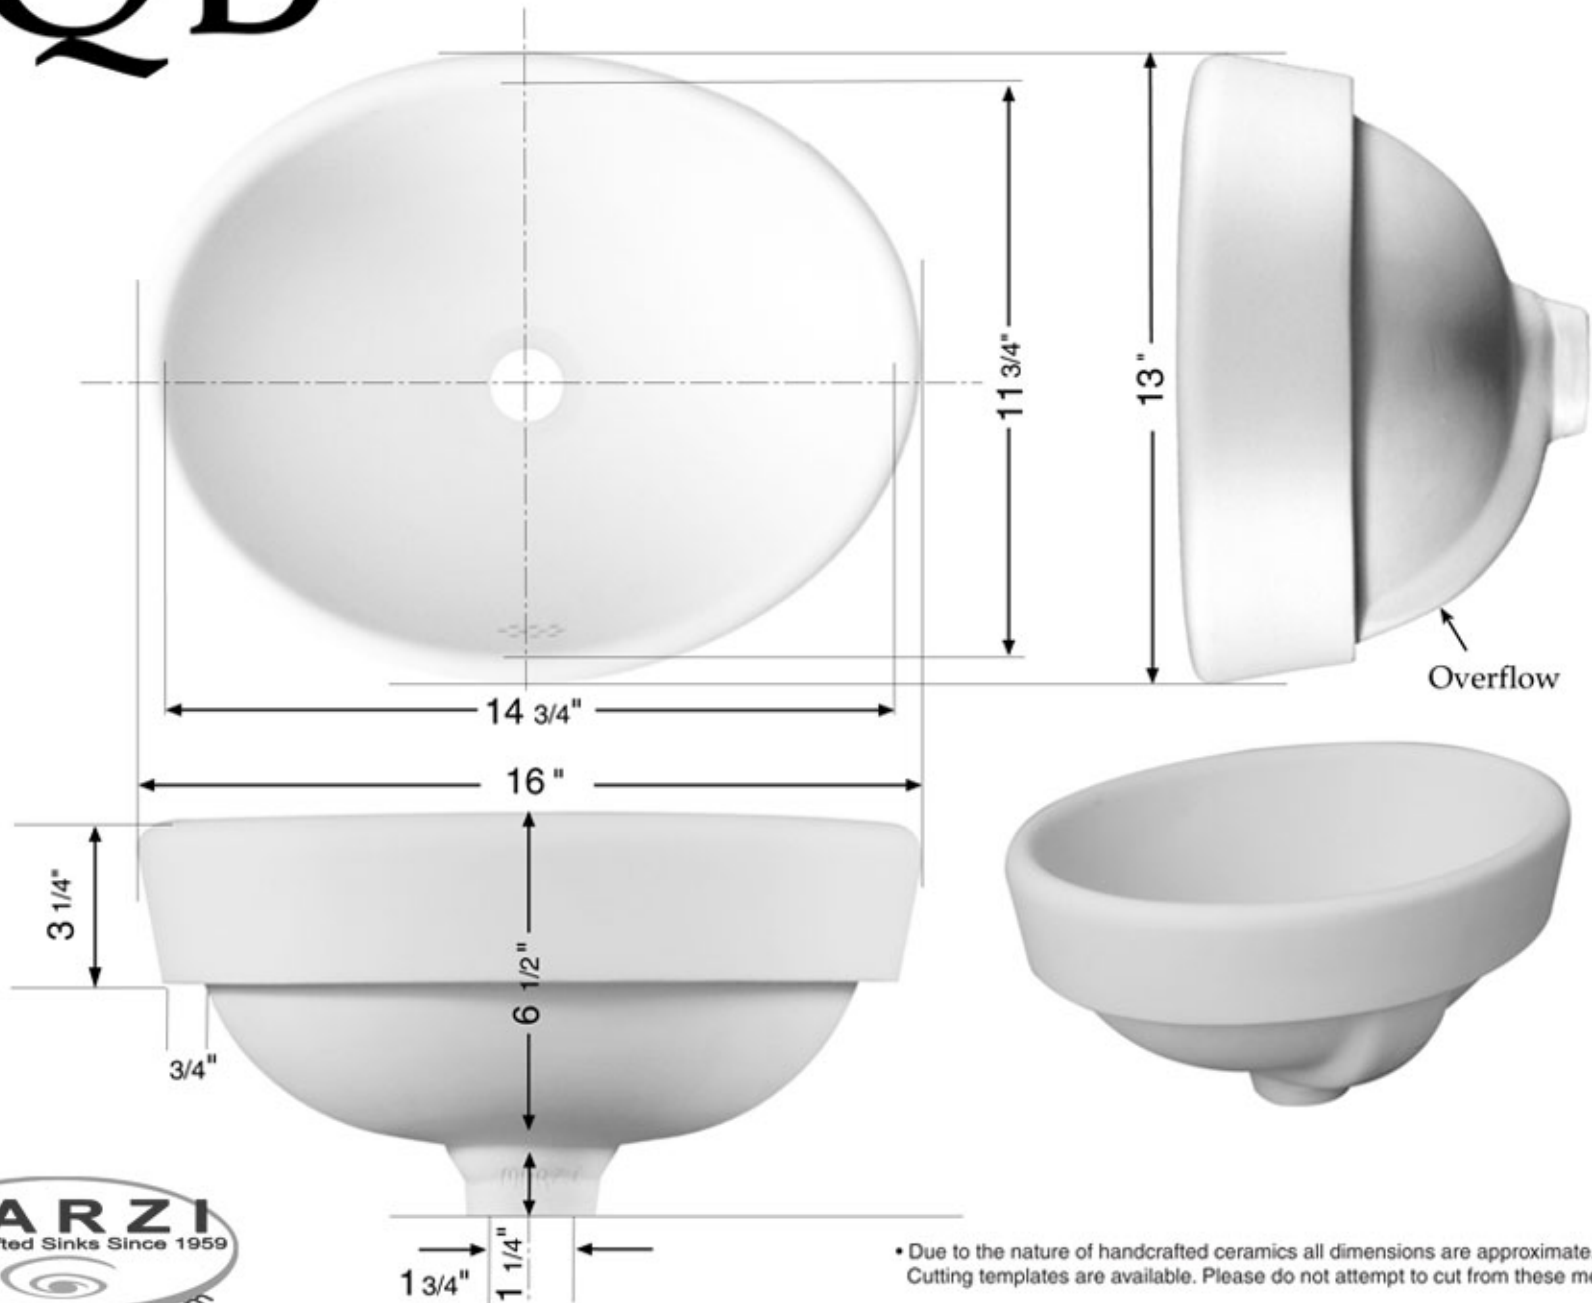

QB

13" x 16" Oval basin half exposd

• Due to the nature of handcrafted ceramics all dimensions are approximate. Cutting templates are available. Please do not attempt to cut from these measurements