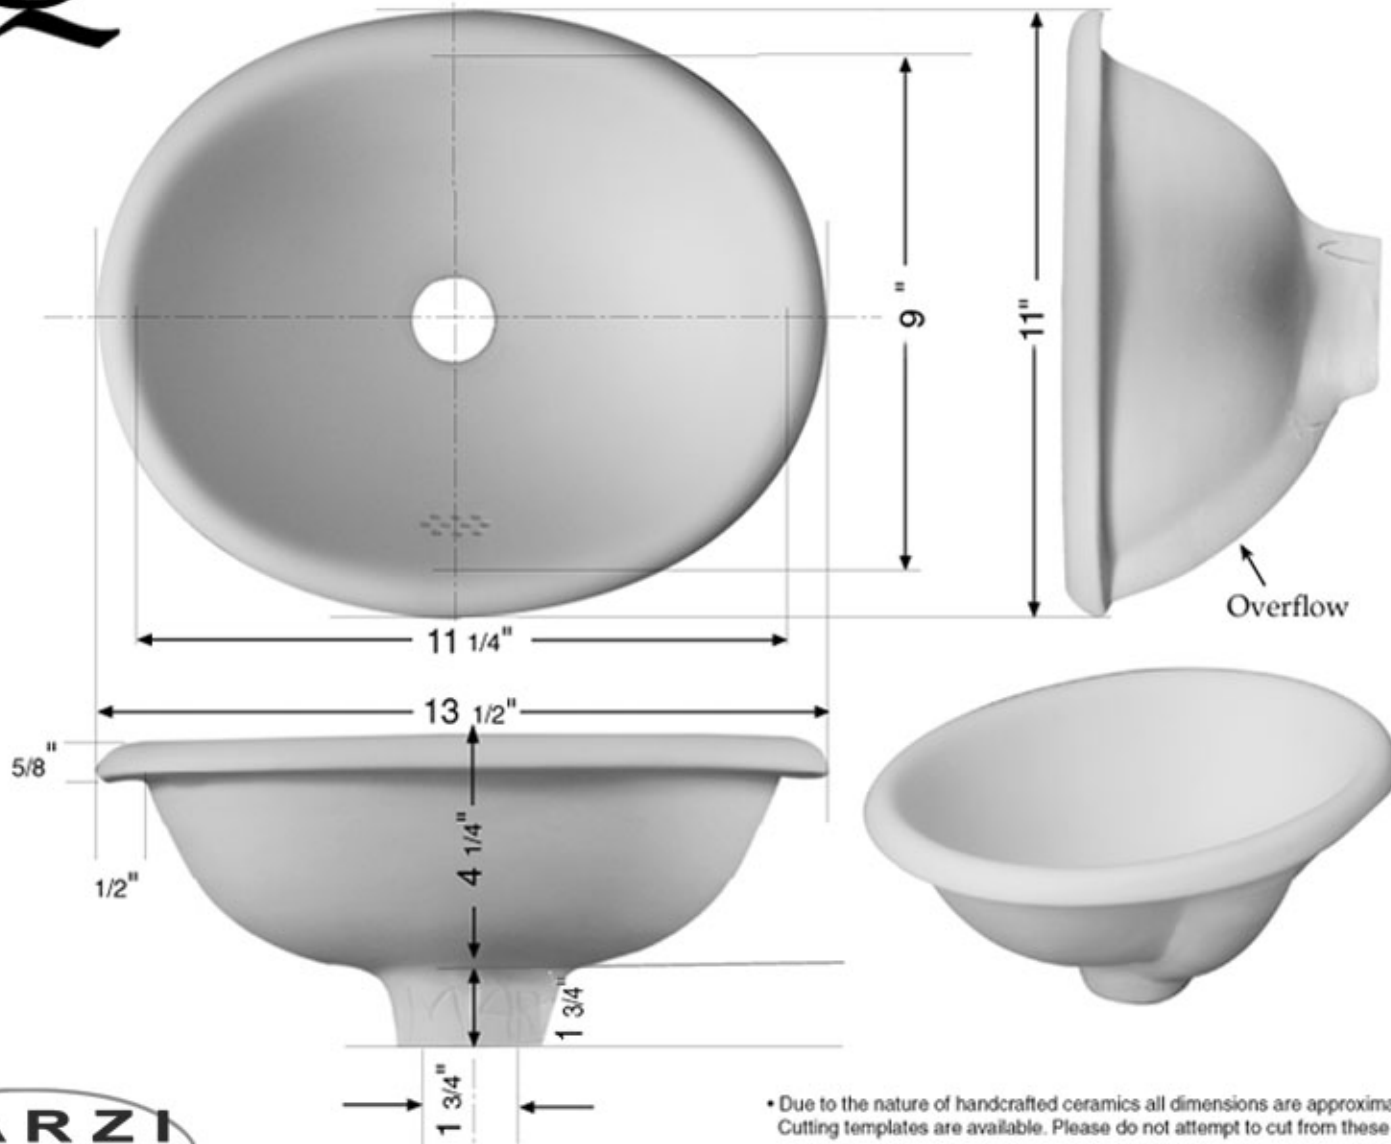

Q 11" x 13 1/2" Oval basin with rounded rim

• Due to the nature of handcrafted ceramics all dimensions are approximate. Cutting templates are available. Please do not attempt to cut from these measurements