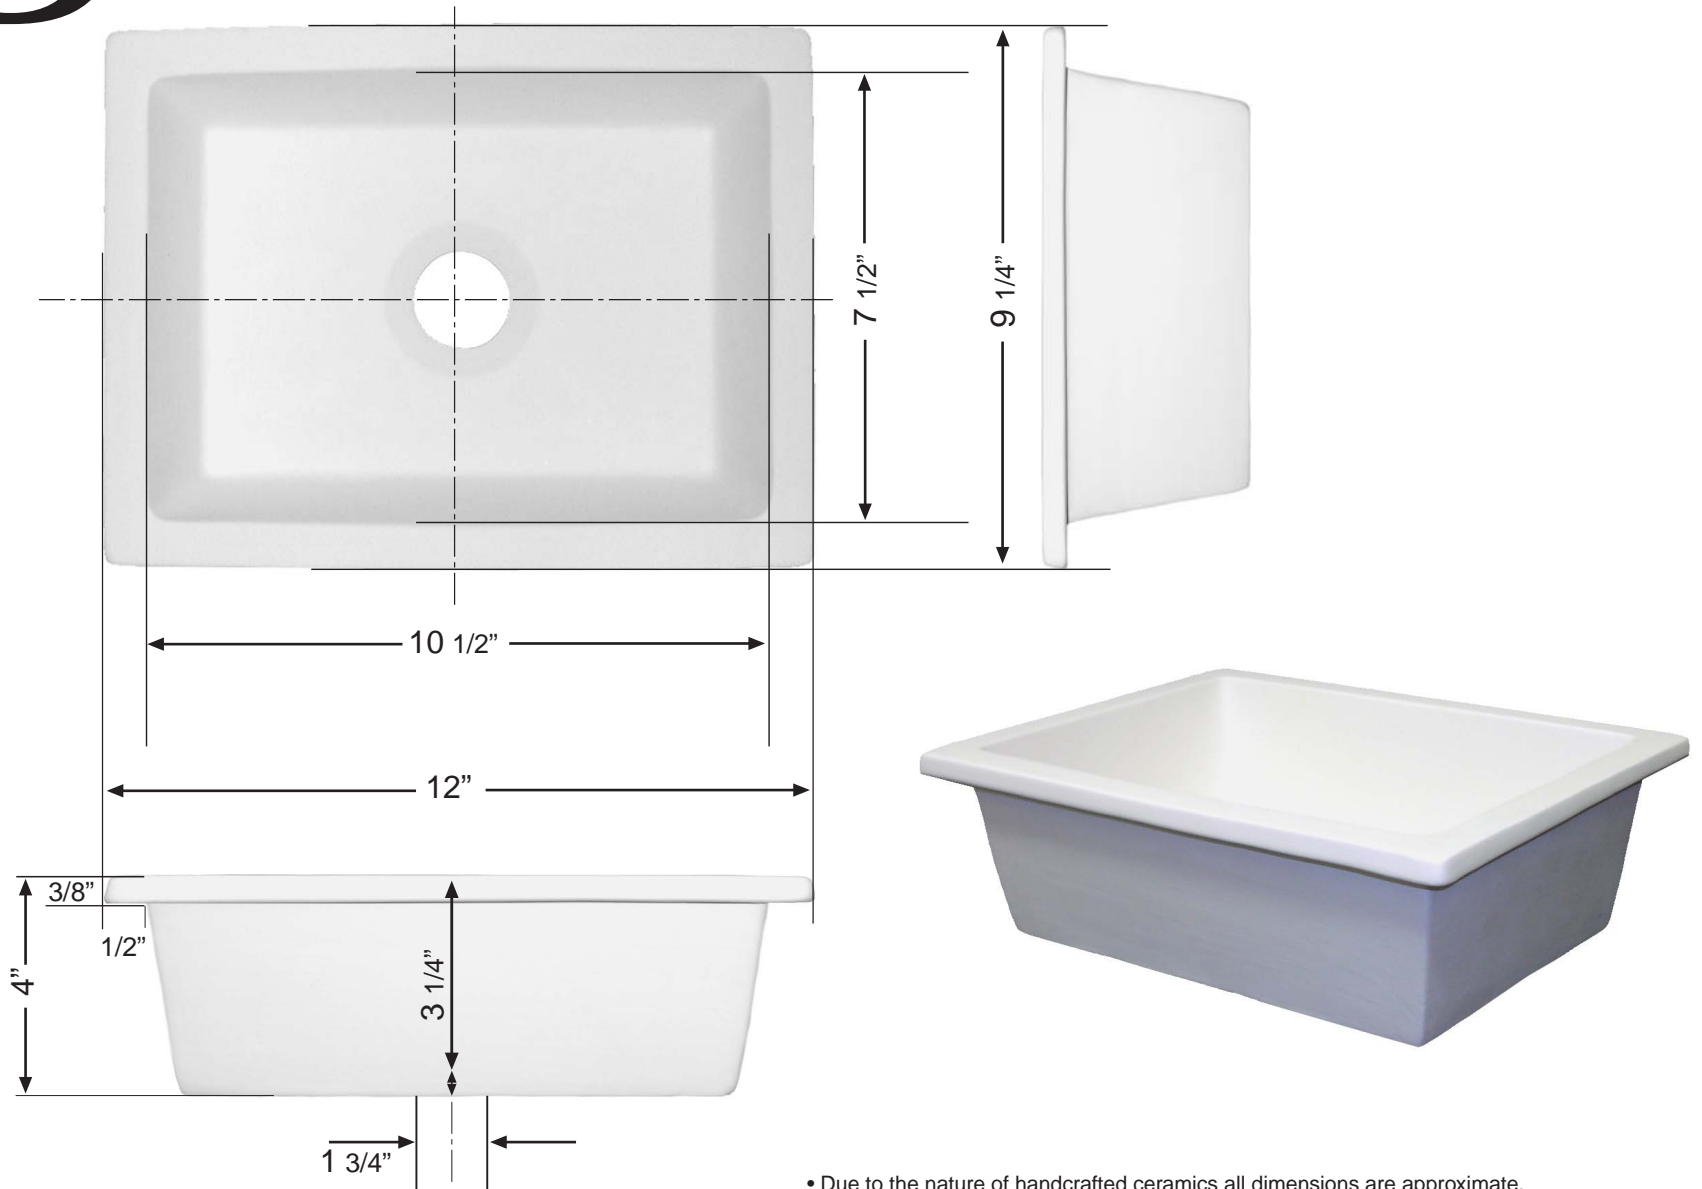

PD

9 1/8" x 12" Small Rectangle

MARZI STUDIOS

- Due to the nature of handcrafted ceramics all dimensions are approximate.
- Cutout templates are available if used as drop-in only. Please do not attempt to cut from these measurements.
- This sink has a flat glazed rim, it may be used in an undercounter or flush mount installation.