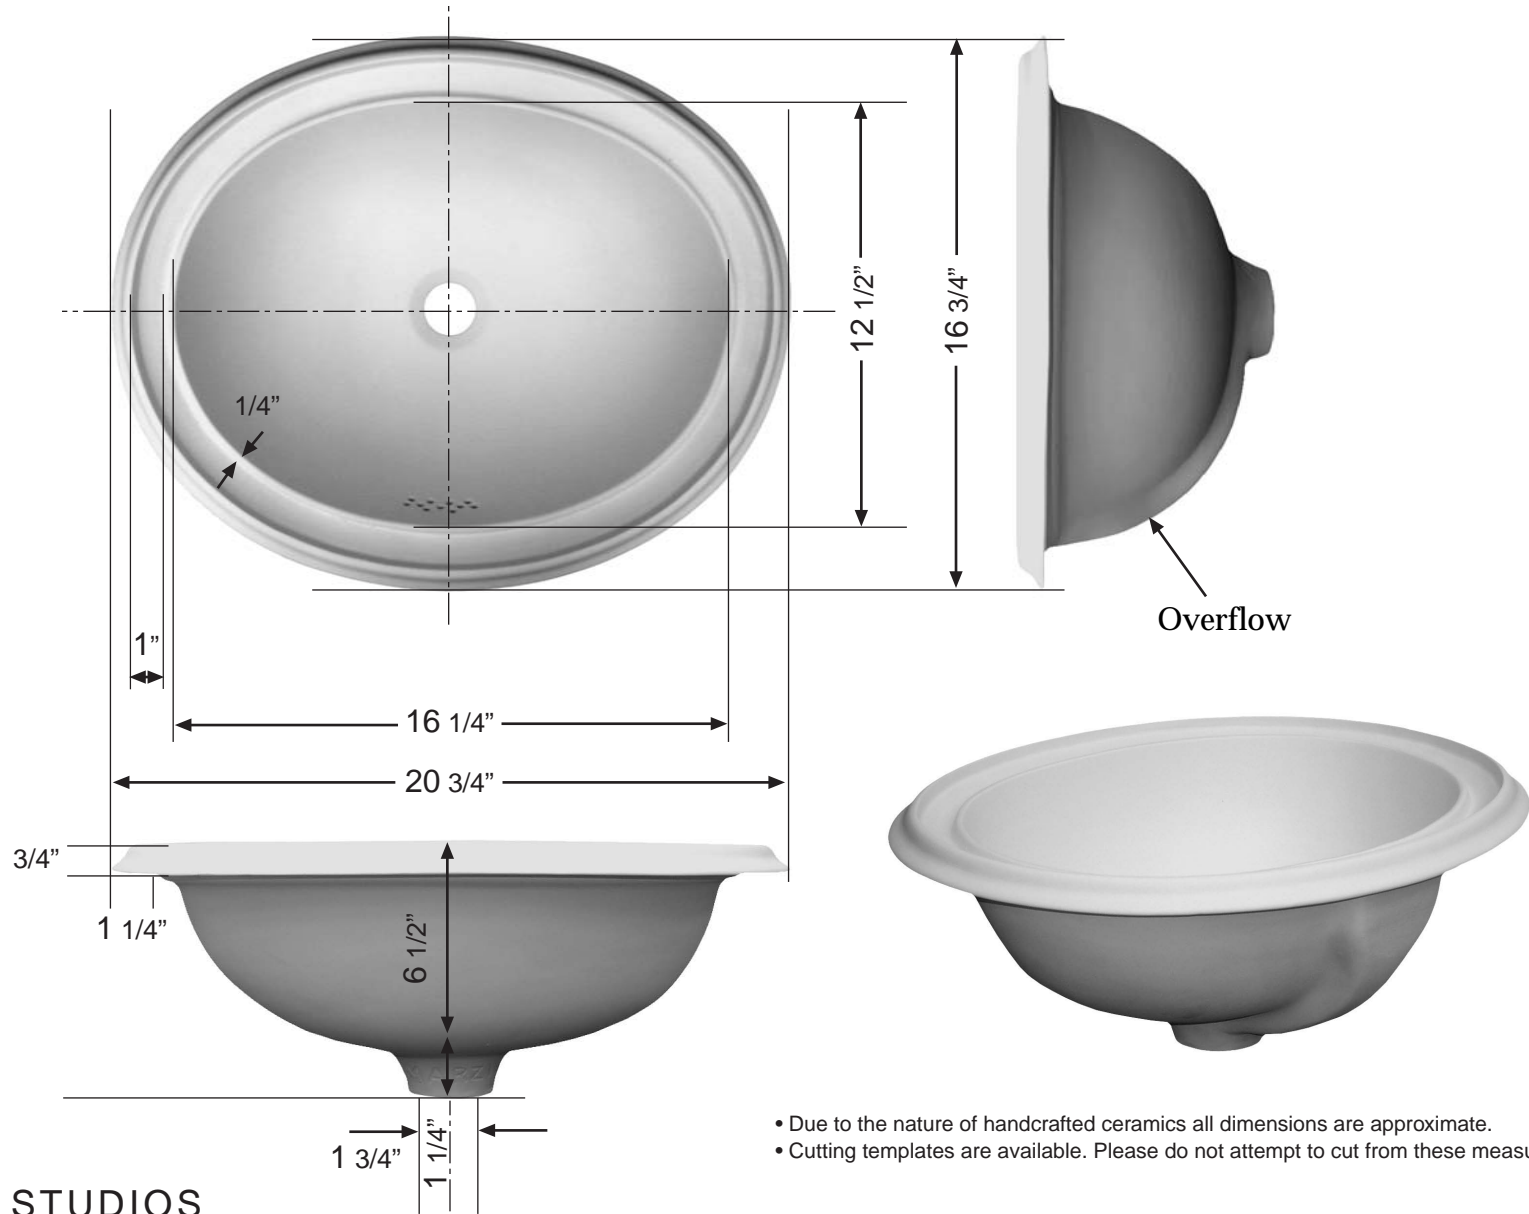

# PB

16 3/4" x 20 3/4"

Oval basin with open channel and smooth step edge

- Due to the nature of handcrafted ceramics all dimensions are approximate.
- Cutting templates are available. Please do not attempt to cut from these measurements.