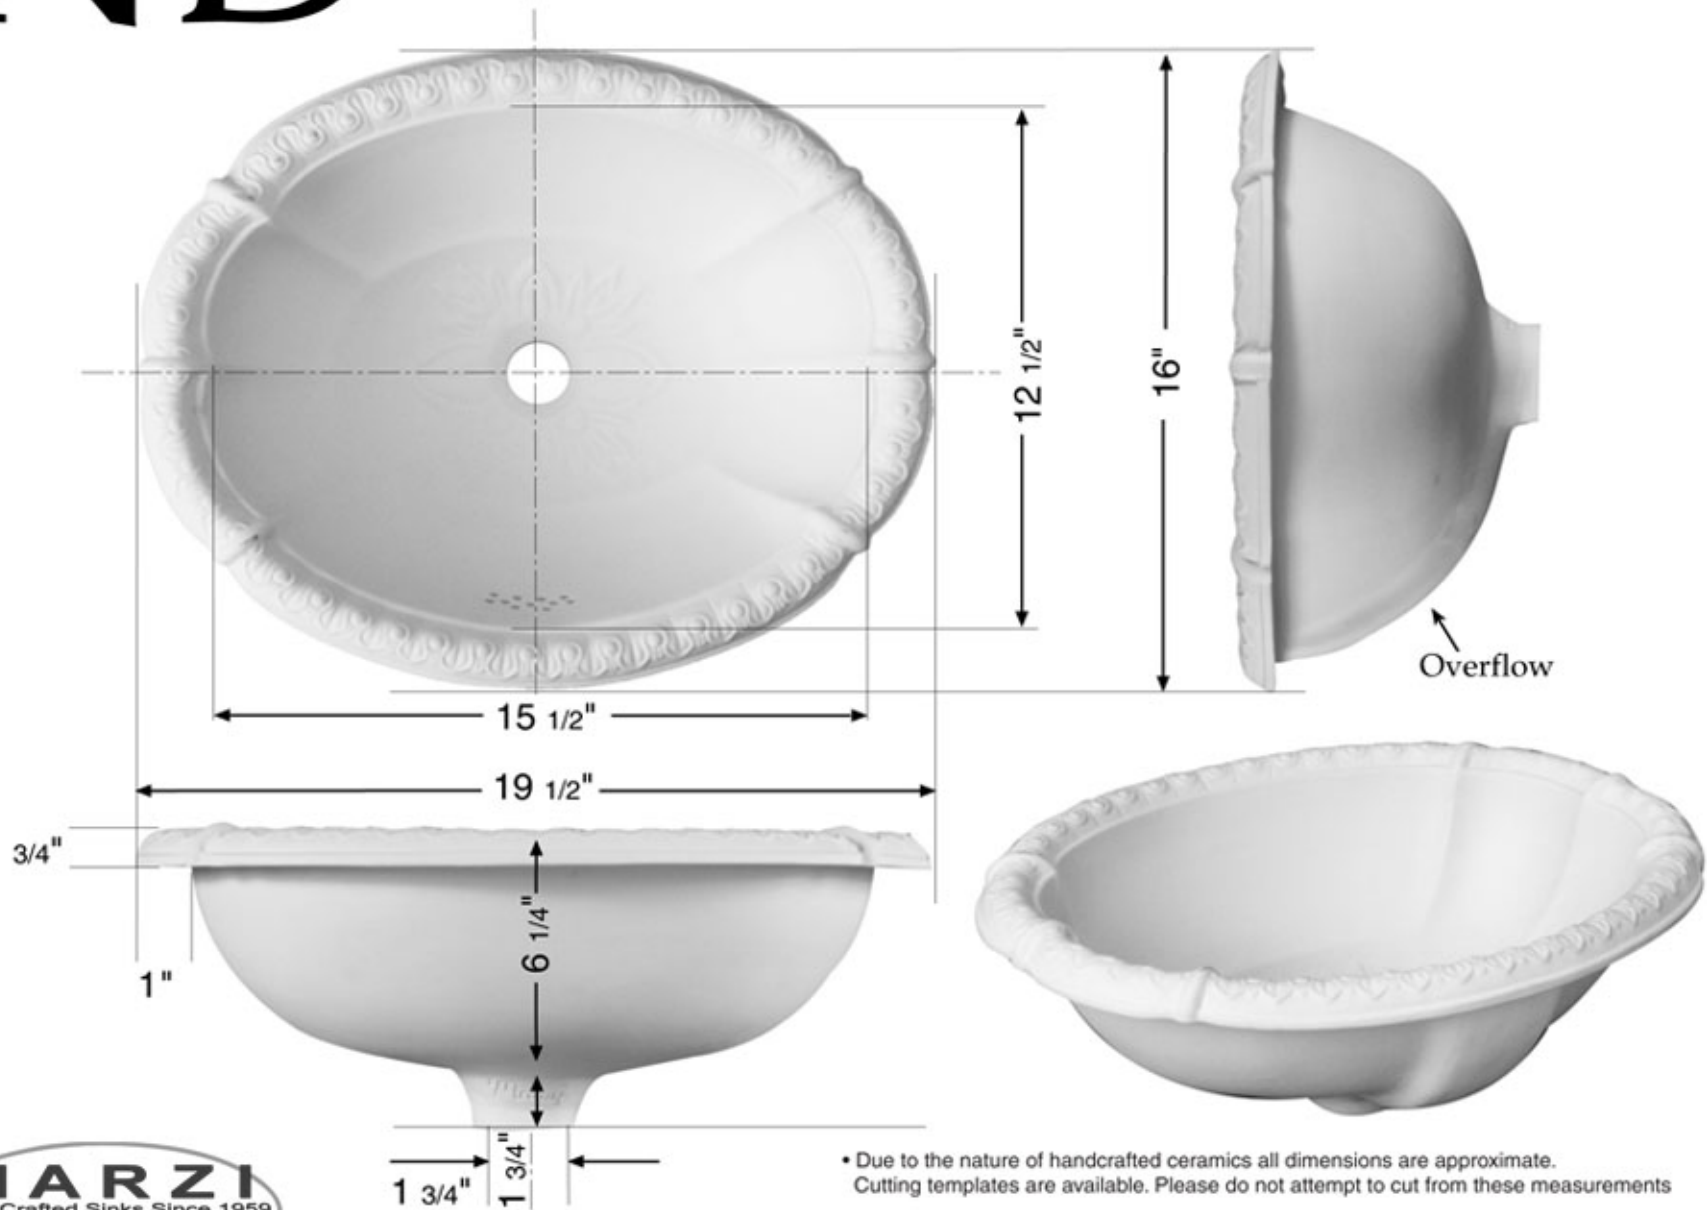

ND 16" x 19 1/2" Fluted oval with romanesque relief.

• Due to the nature of handcrafted ceramics all dimensions are approximate. Cutting templates are available. Please do not attempt to cut from these measurements