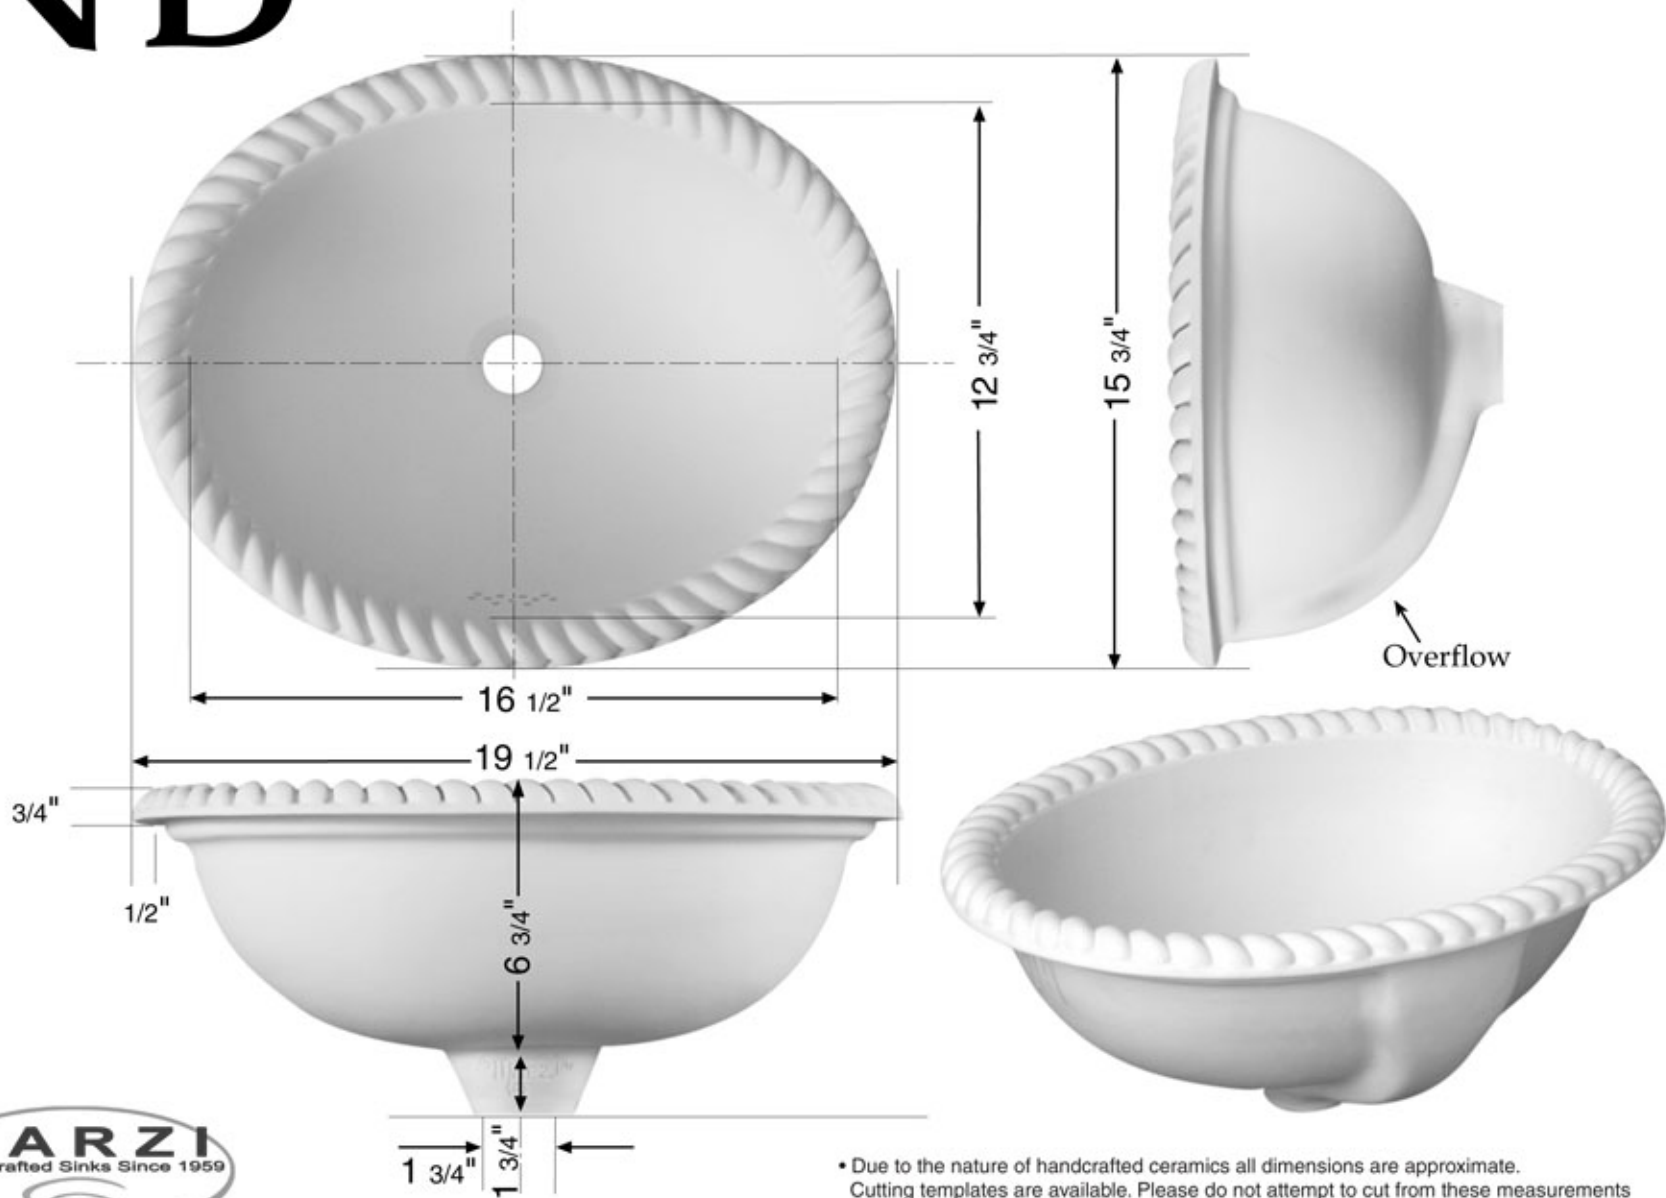

NB

15 3/4" x 19 1/2" Oval basin with grande rope rim

• Due to the nature of handcrafted ceramics all dimensions are approximate.
Cutting templates are available. Please do not attempt to cut from these measurements