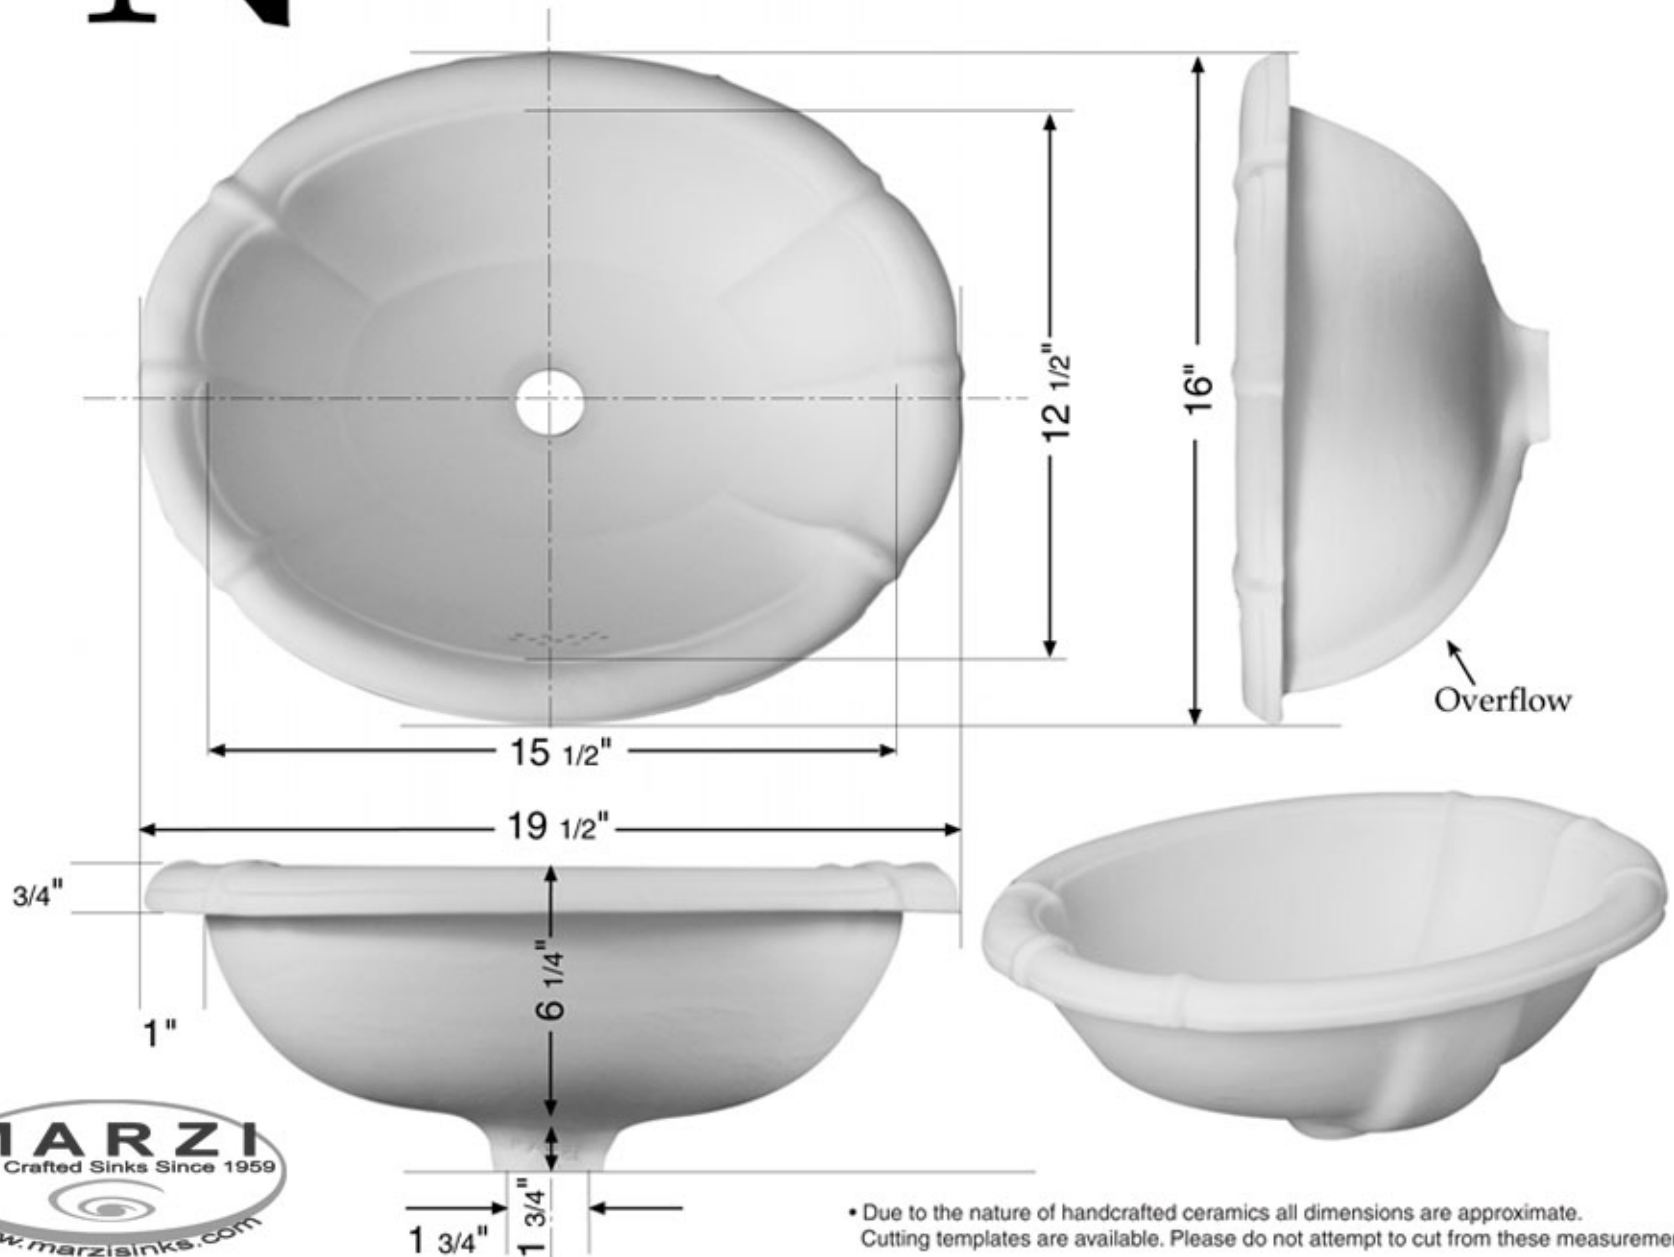

N

16" x 19 1/2" Fluted oval basin

• Due to the nature of handcrafted ceramics all dimensions are approximate. Cutting templates are available. Please do not attempt to cut from these measurements