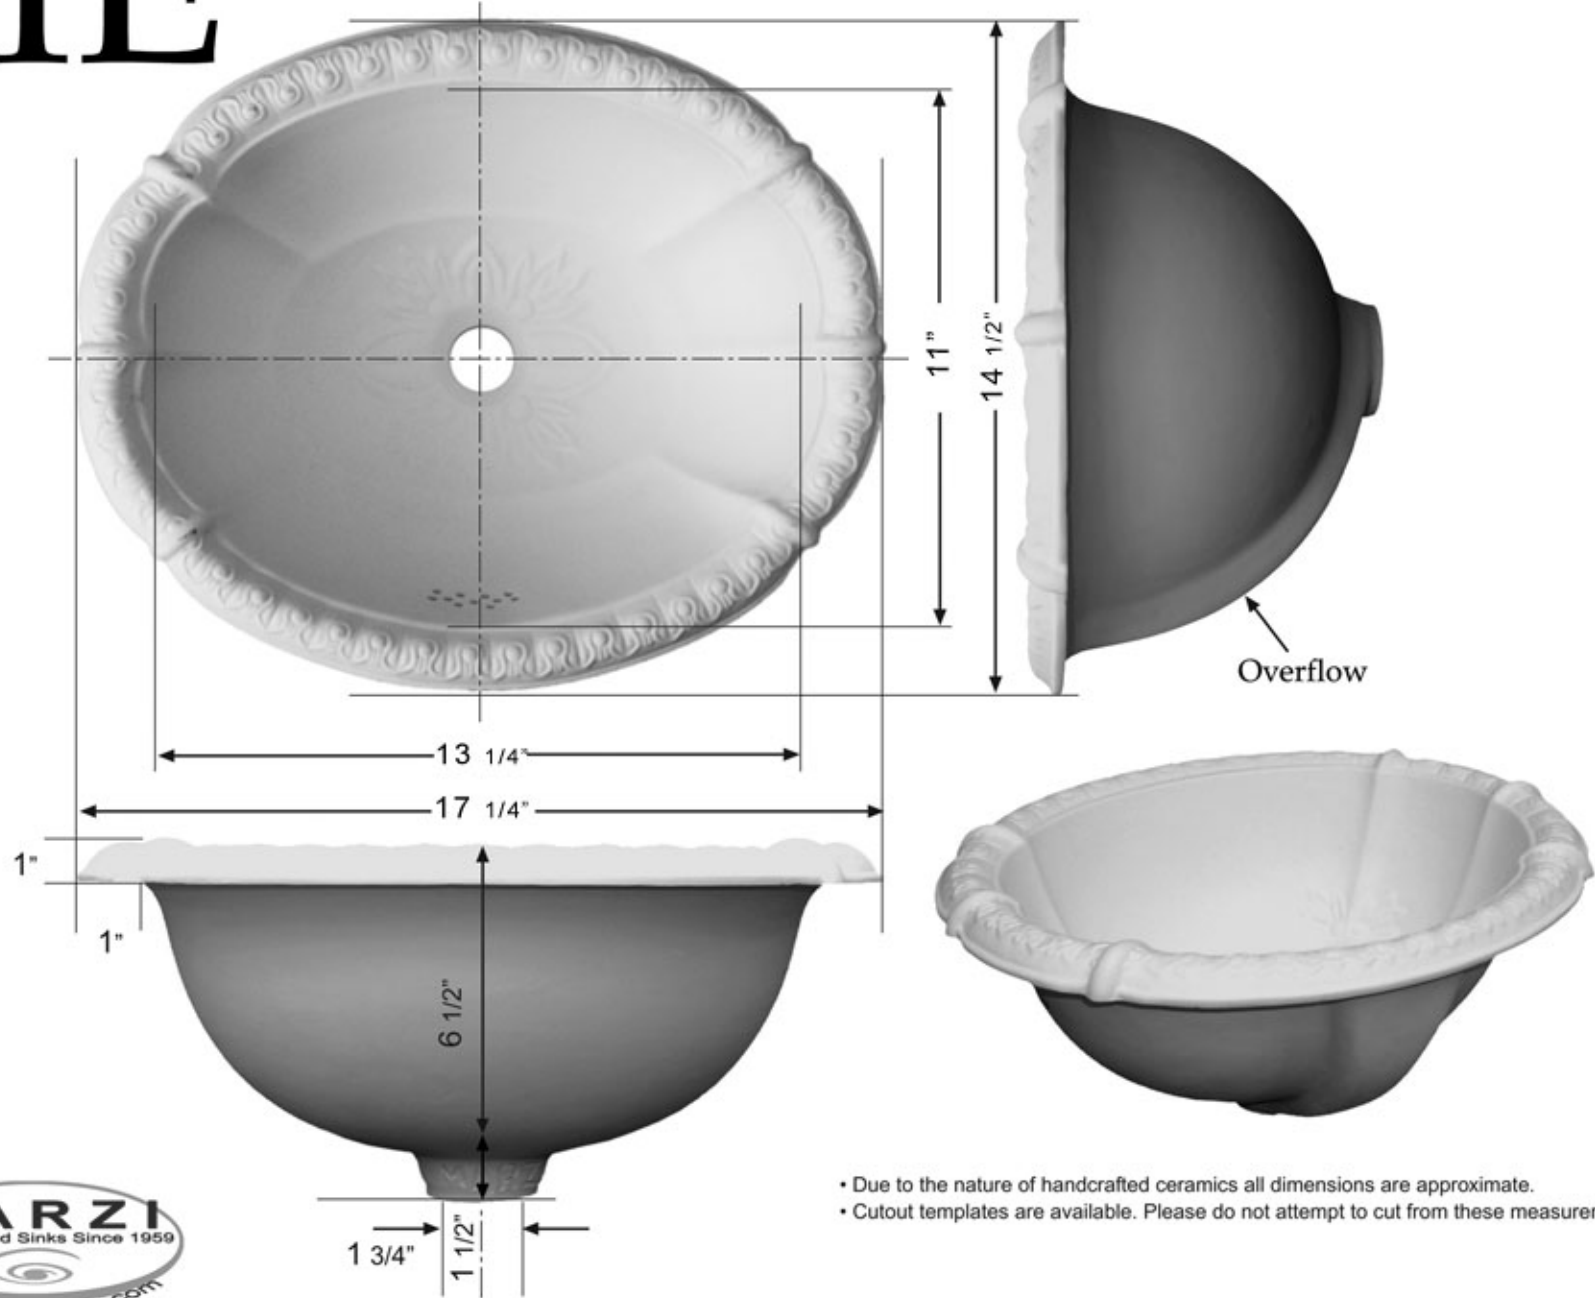

# ME 14 1/2" x 17 1/4" Fluted oval with romanesque relief

• Due to the nature of handcrafted ceramics all dimensions are approximate.  
• Cutout templates are available. Please do not attempt to cut from these measurements.