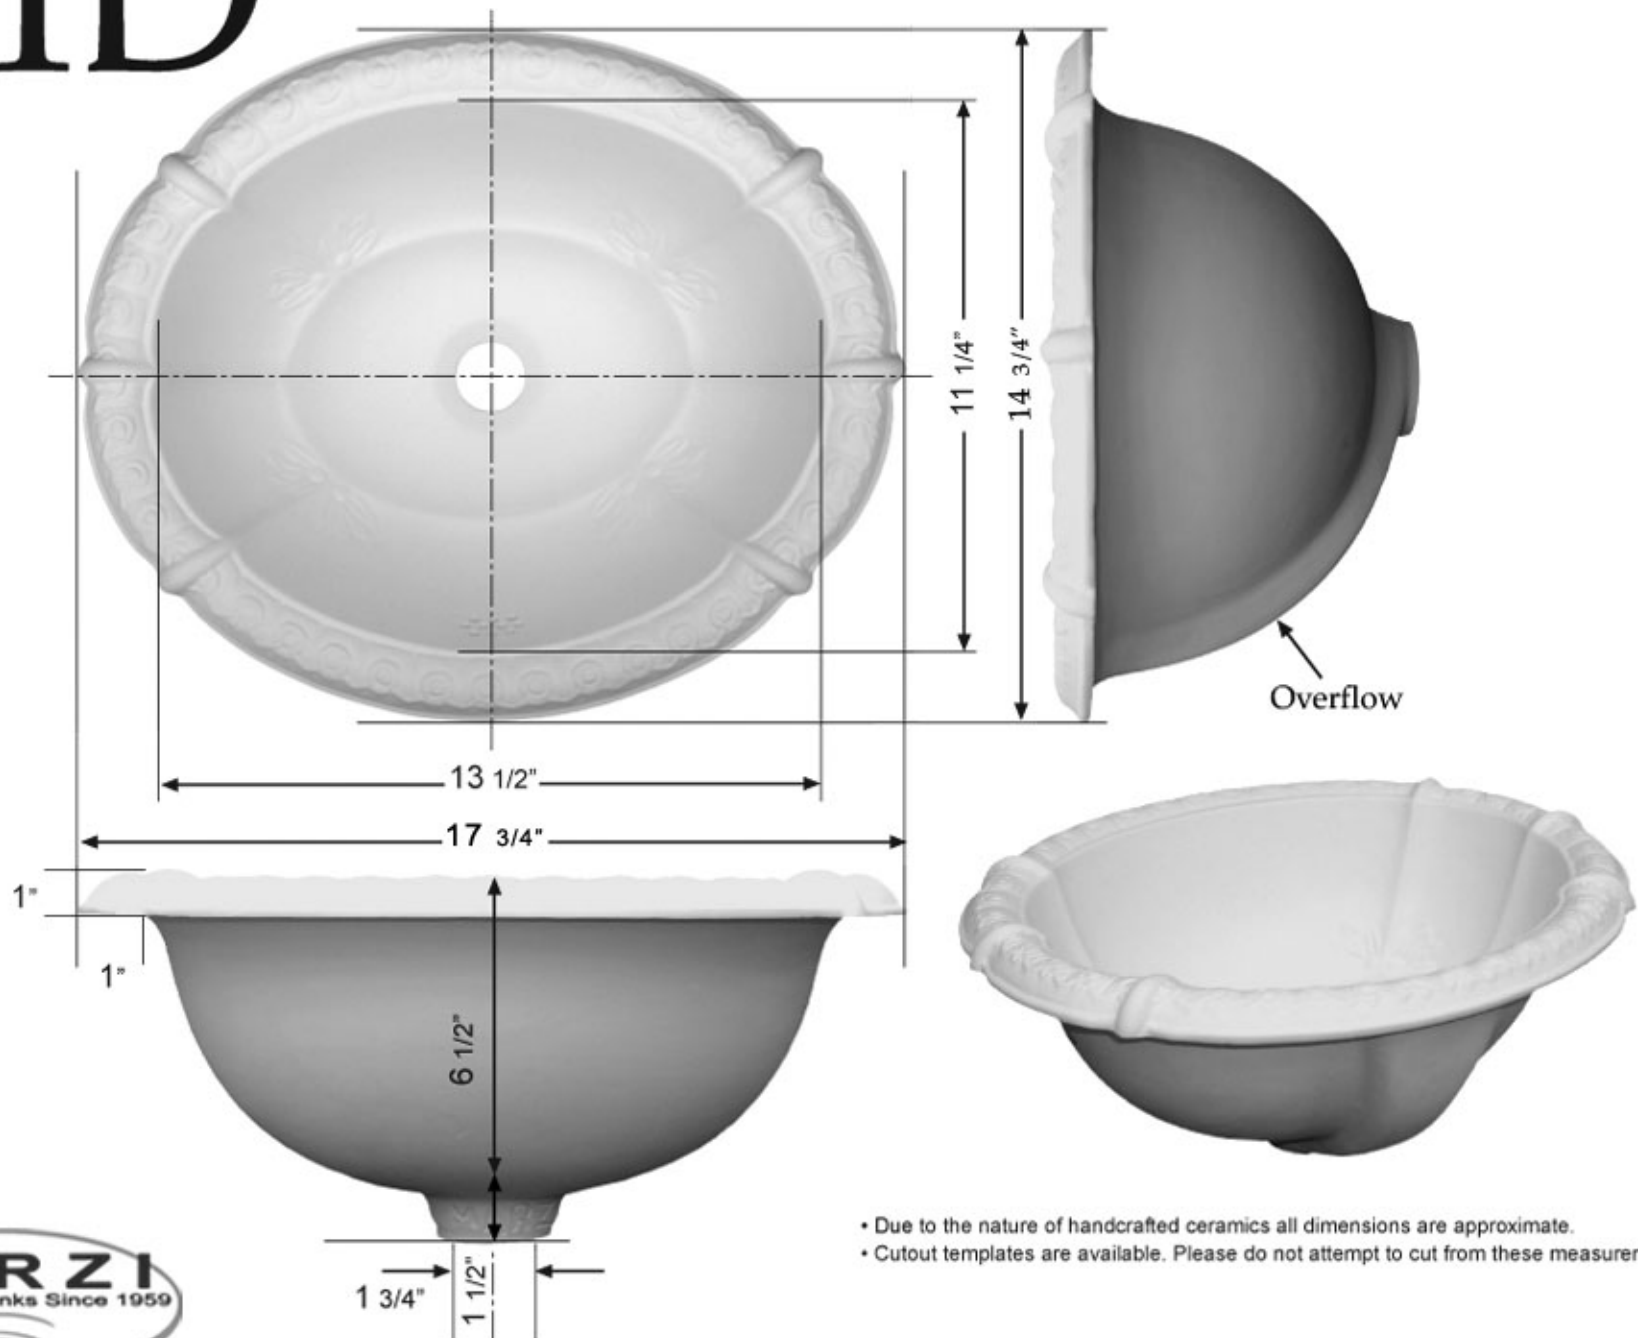

# MD 14 3/4" x 17 1/2" Fluted oval with romanesque relief

- Due to the nature of handcrafted ceramics all dimensions are approximate.
- Cutout templates are available. Please do not attempt to cut from these measurements.