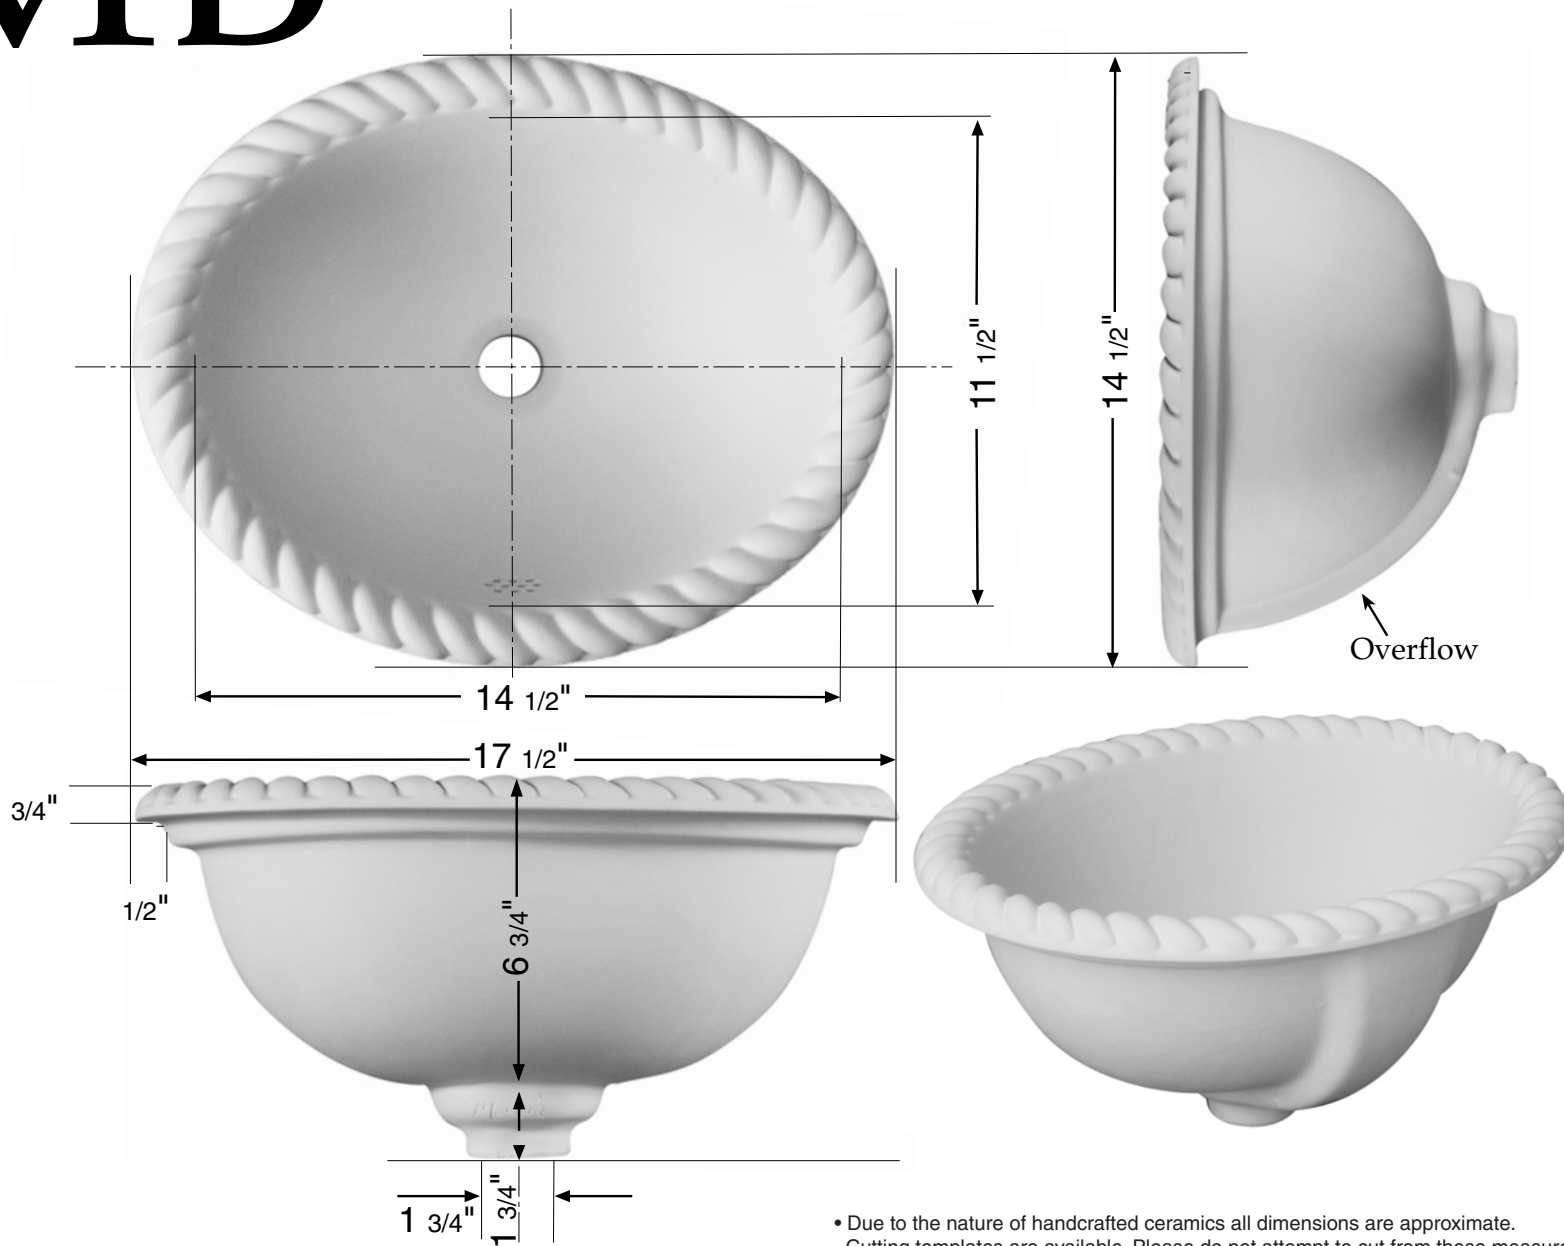

MB 14 1/2" x 17 1/2" Oval basin with grande rope rim

• Due to the nature of handcrafted ceramics all dimensions are approximate.
Cutting templates are available. Please do not attempt to cut from these measurements