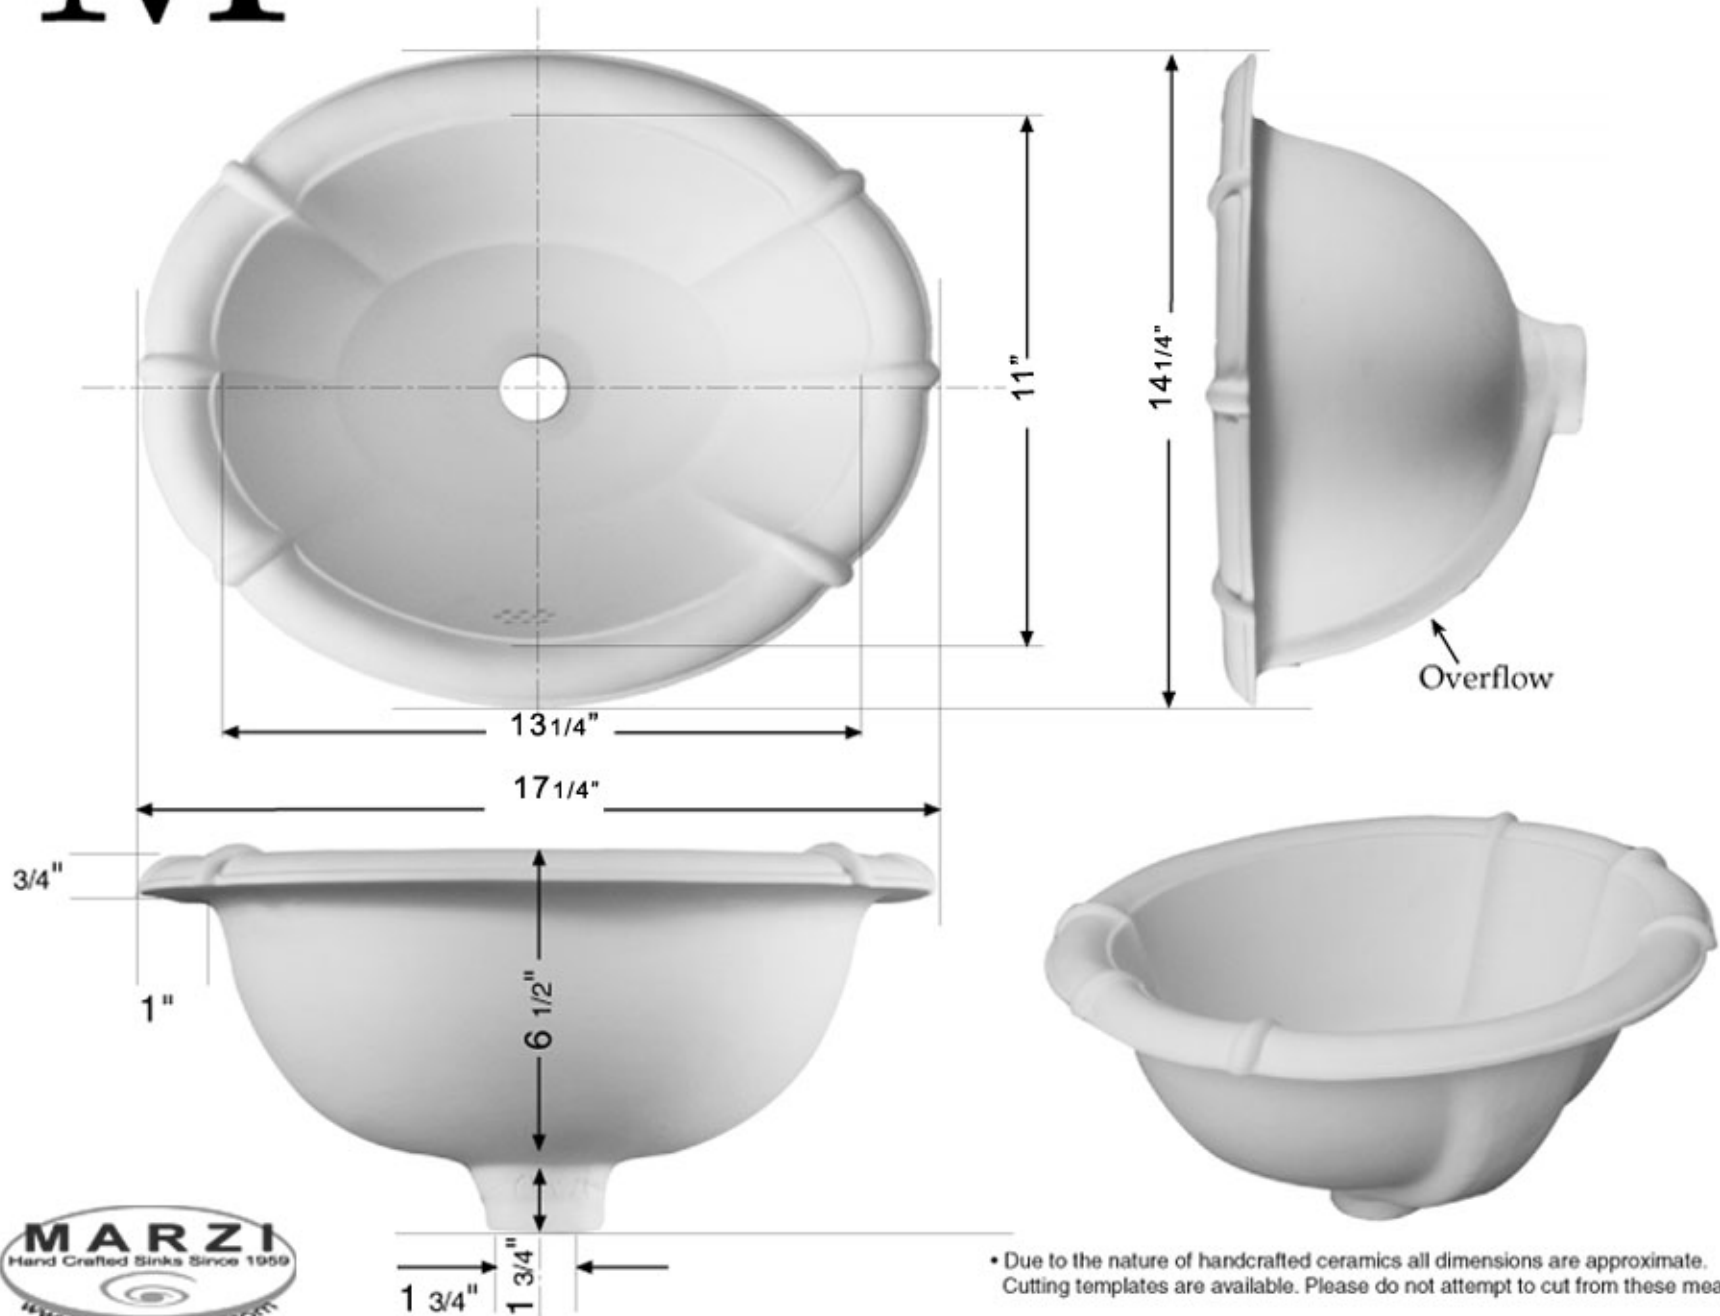

# M

## 14 1/4" x 17 1/4" Fluted oval basin

• Due to the nature of handcrafted ceramics all dimensions are approximate. Cutting templates are available. Please do not attempt to cut from these measurements