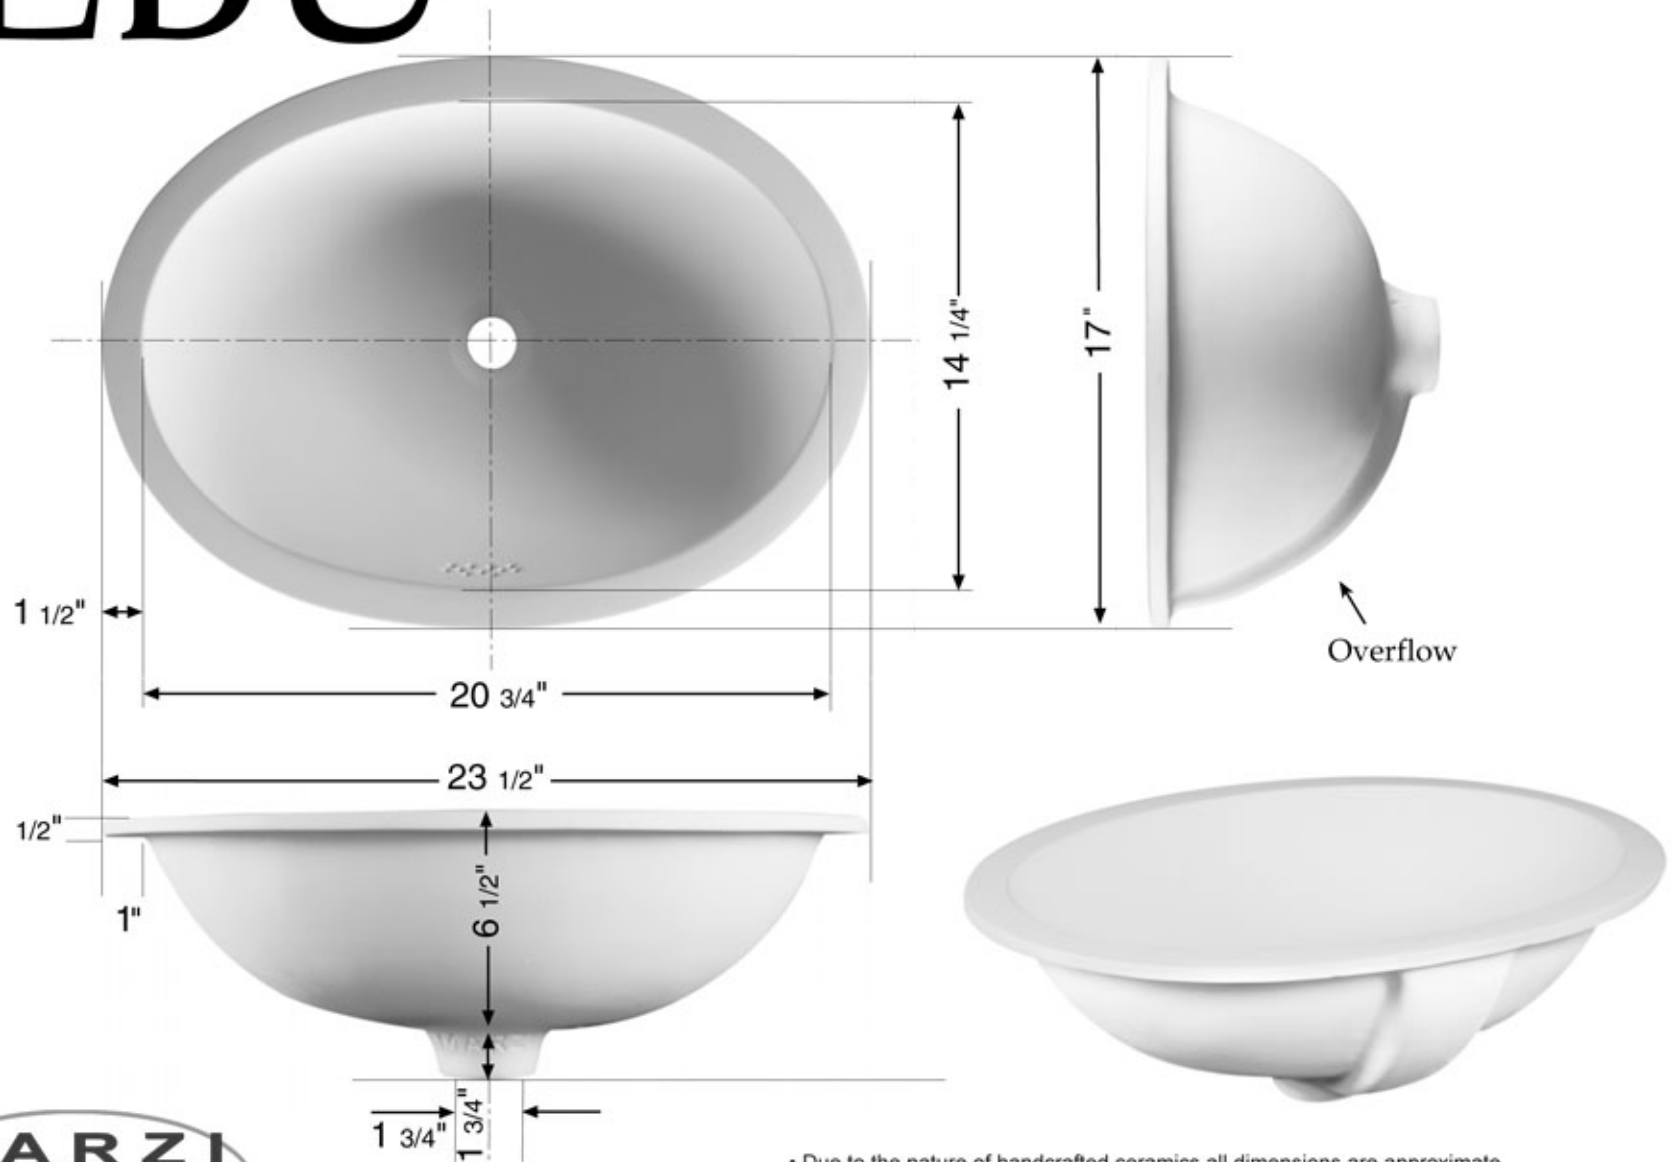

LBU

17" x 23 1/2" Large ellipse undermount basin

- Due to the nature of handcrafted ceramics all dimensions are approximate.
- Cutout templates are available if used as drop-in only. Please do not attempt to cut from these measurements.
- This sink has a flat glazed rim. It may be used in an undercounter or flush mount installation.