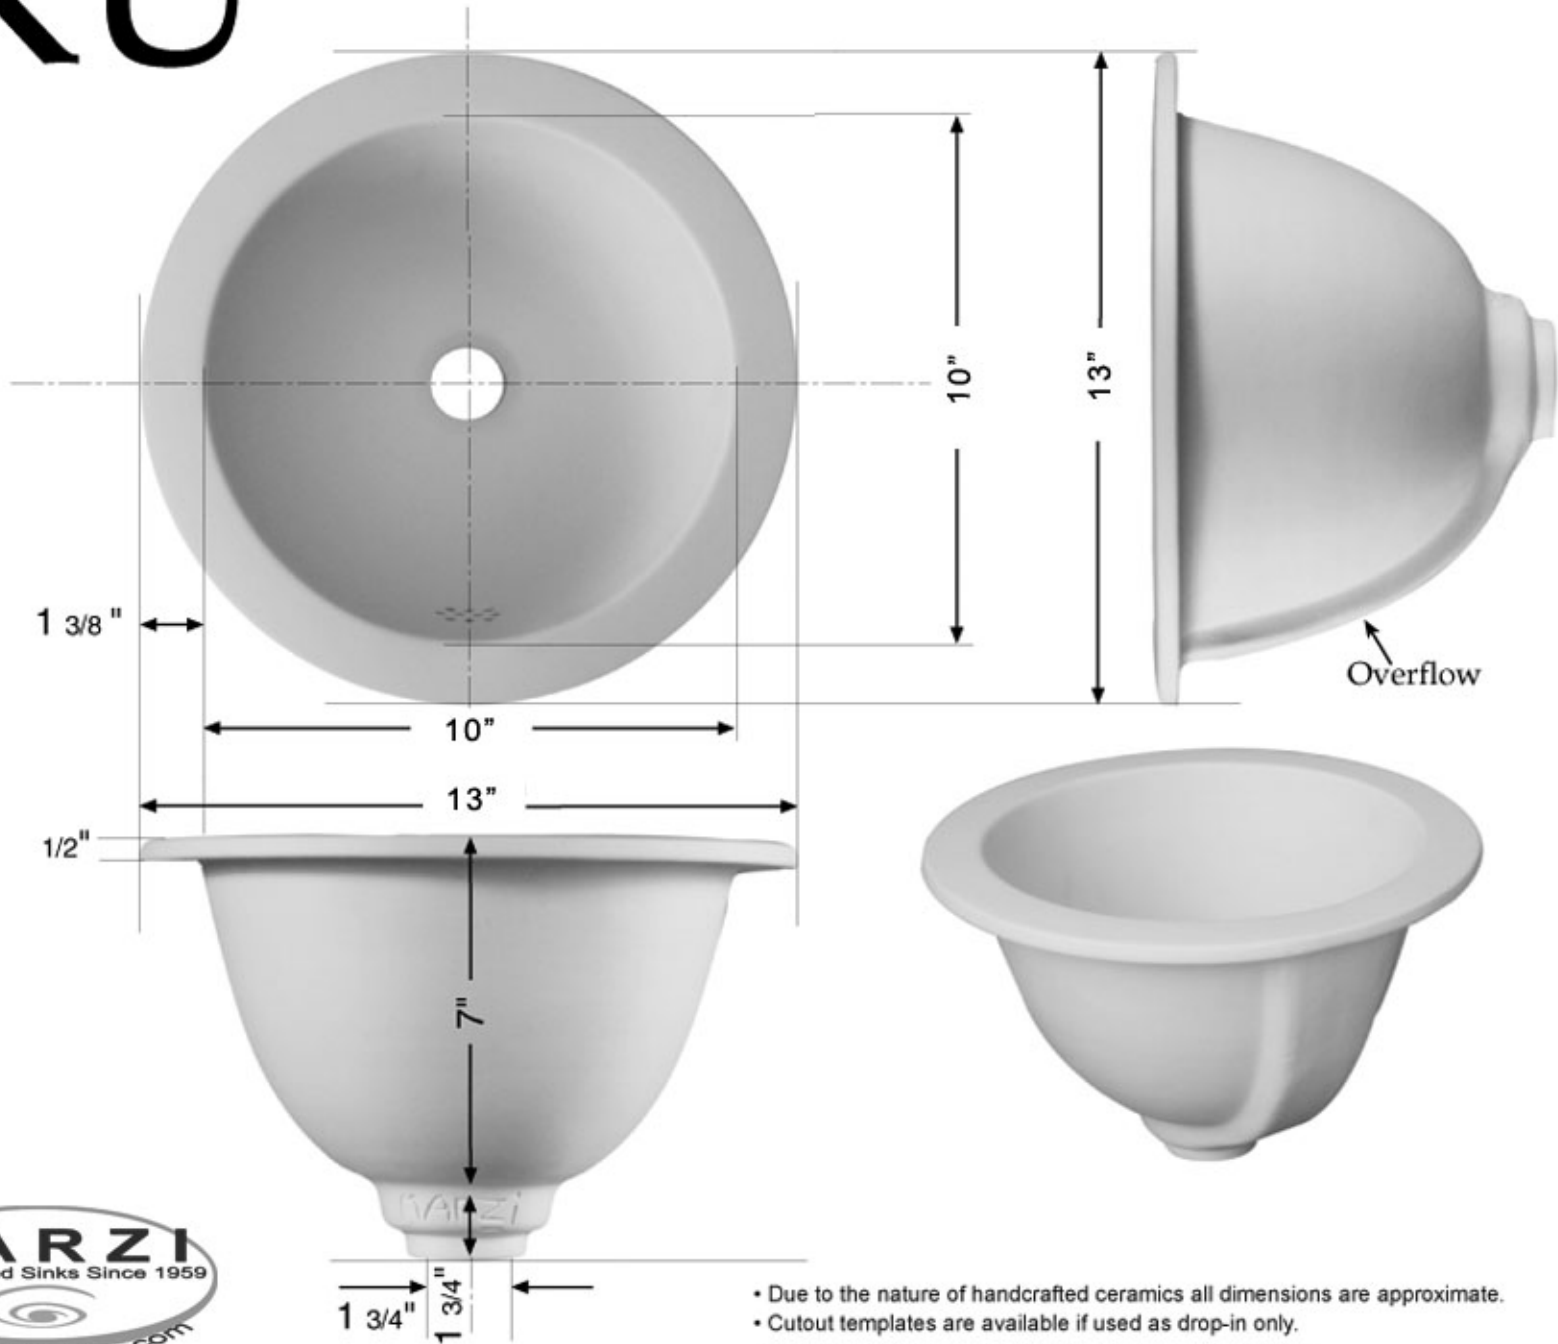

KU

13" Round undercounter basin

- Due to the nature of handcrafted ceramics all dimensions are approximate.
- Cutout templates are available if used as drop-in only.
Please do not attempt to cut from these measurements.
- This sink has a flat glazed rim. It may be used in an undercounter or flush mount installation.