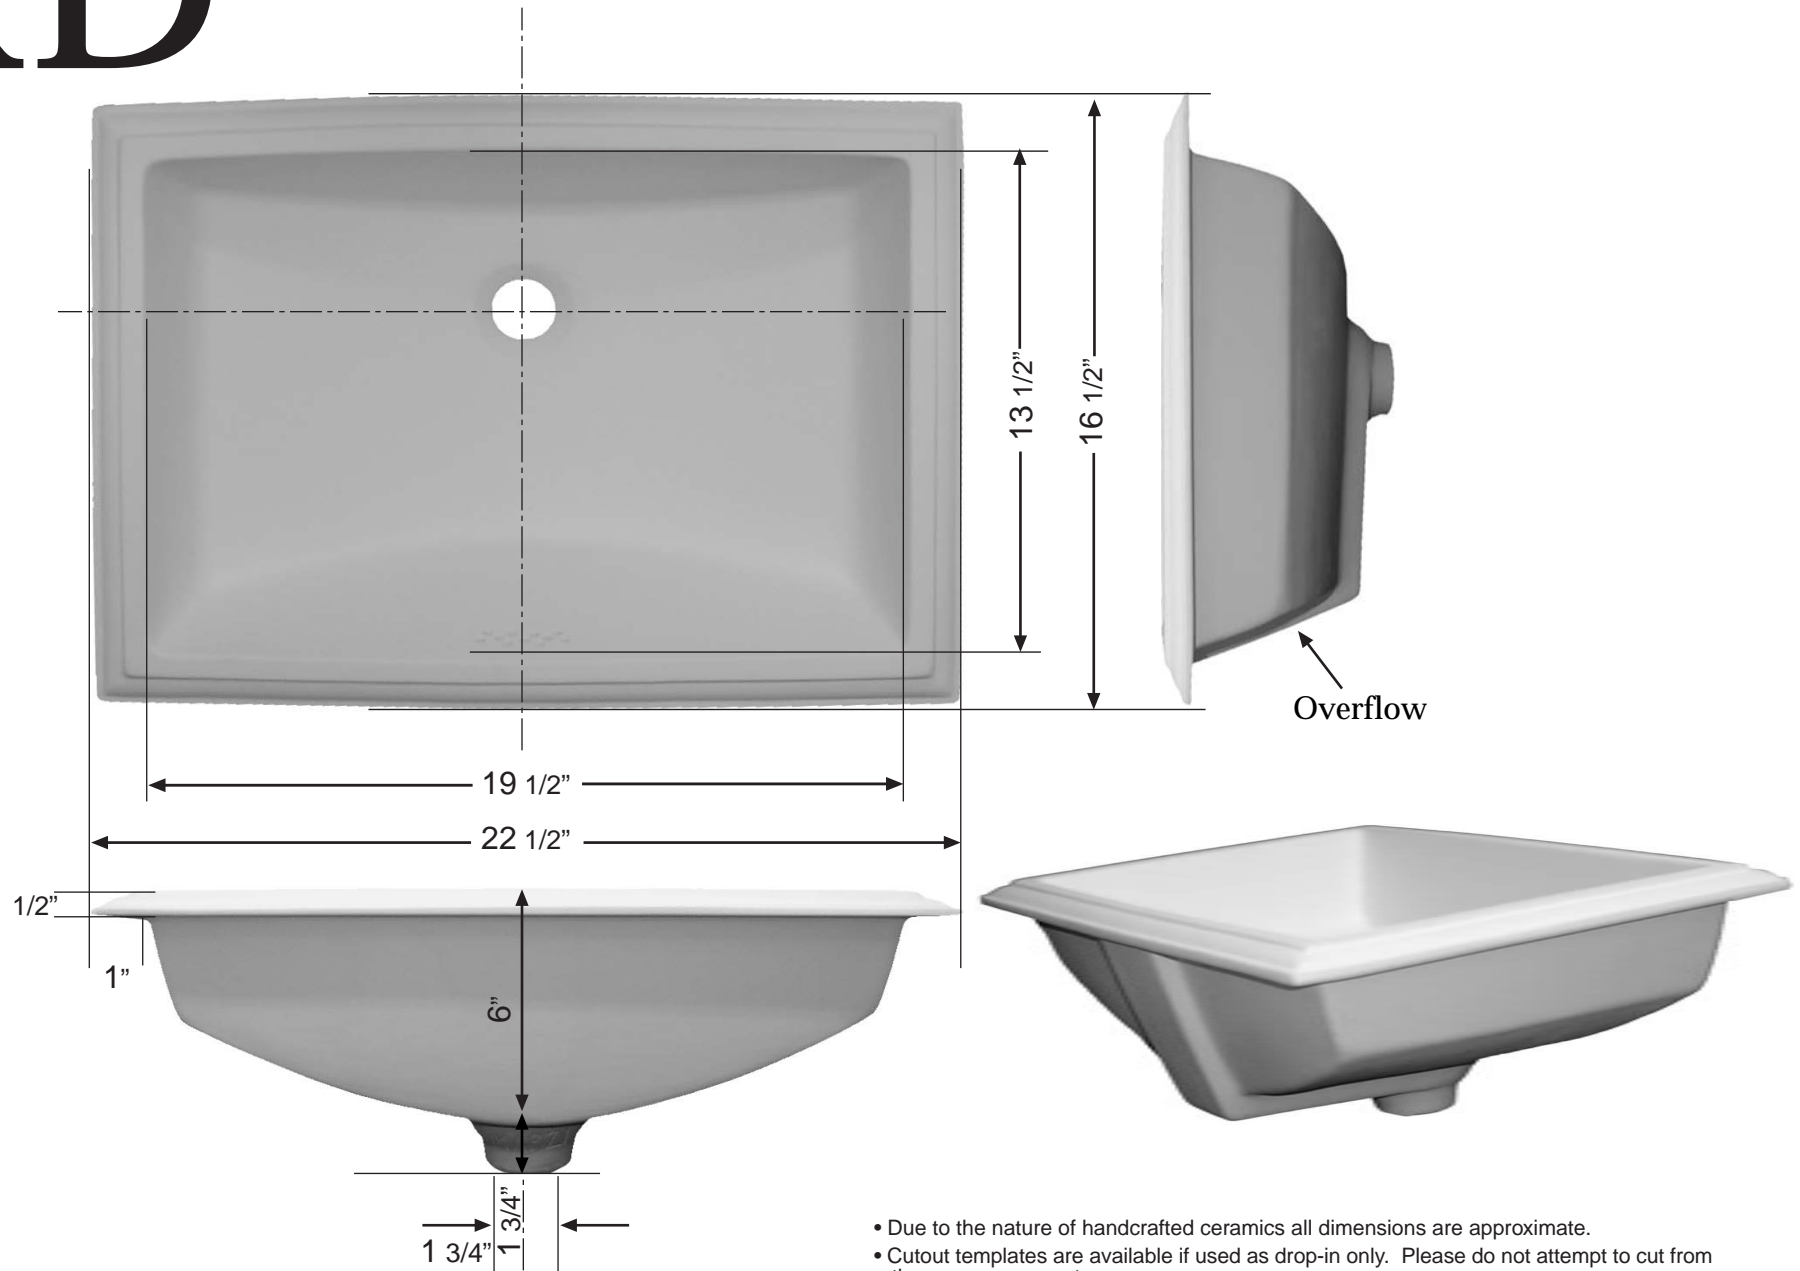

KD

16 1/2" x 22 1/2" Rectangle basin with Corona rim

MARZI STUDIOS

- Due to the nature of handcrafted ceramics all dimensions are approximate.
- Cutout templates are available if used as drop-in only. Please do not attempt to cut from these measurements.