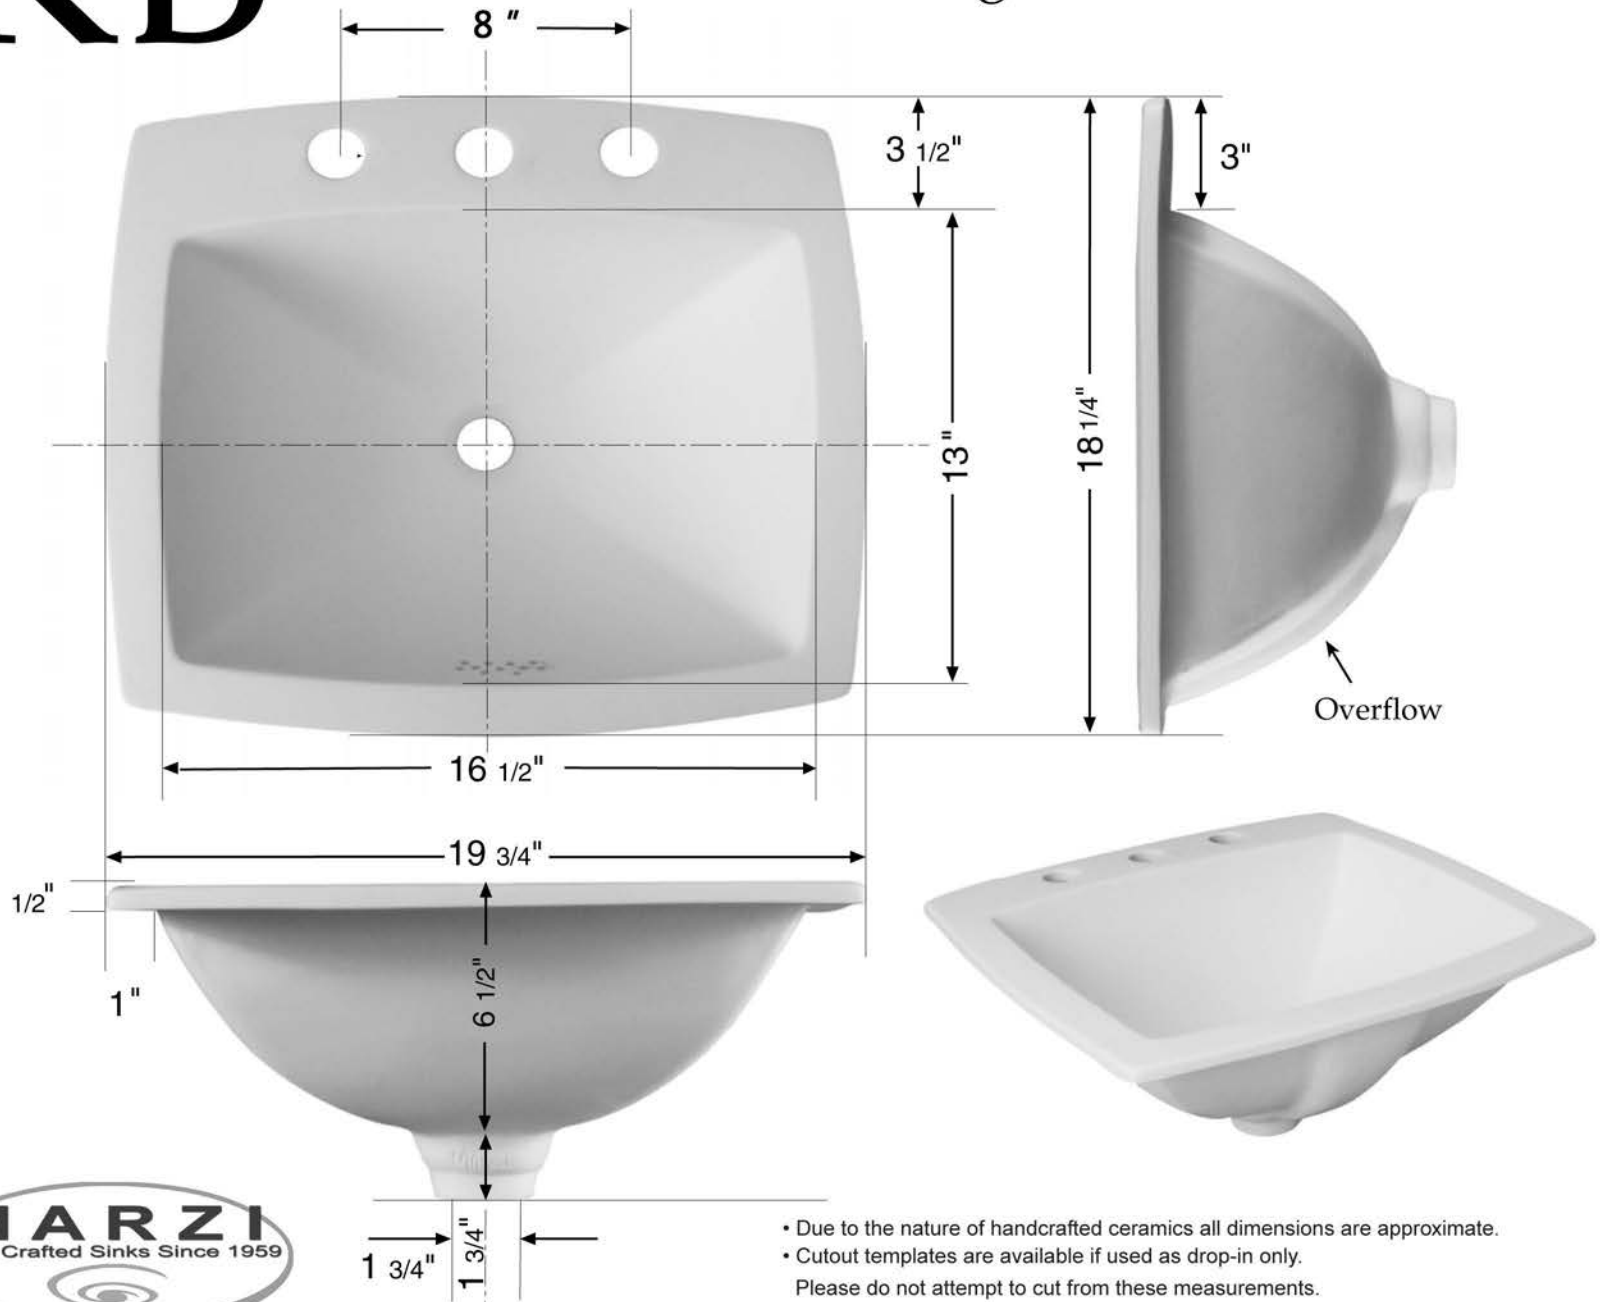

KB

18 1/4" x 19 3/4" Rectangle basin with faucet holes

- Due to the nature of handcrafted ceramics all dimensions are approximate.
- Cutout templates are available if used as drop-in only. Please do not attempt to cut from these measurements.
- This sink has a flat glazed rim. It may be used in an undercounter or flush mount installation.