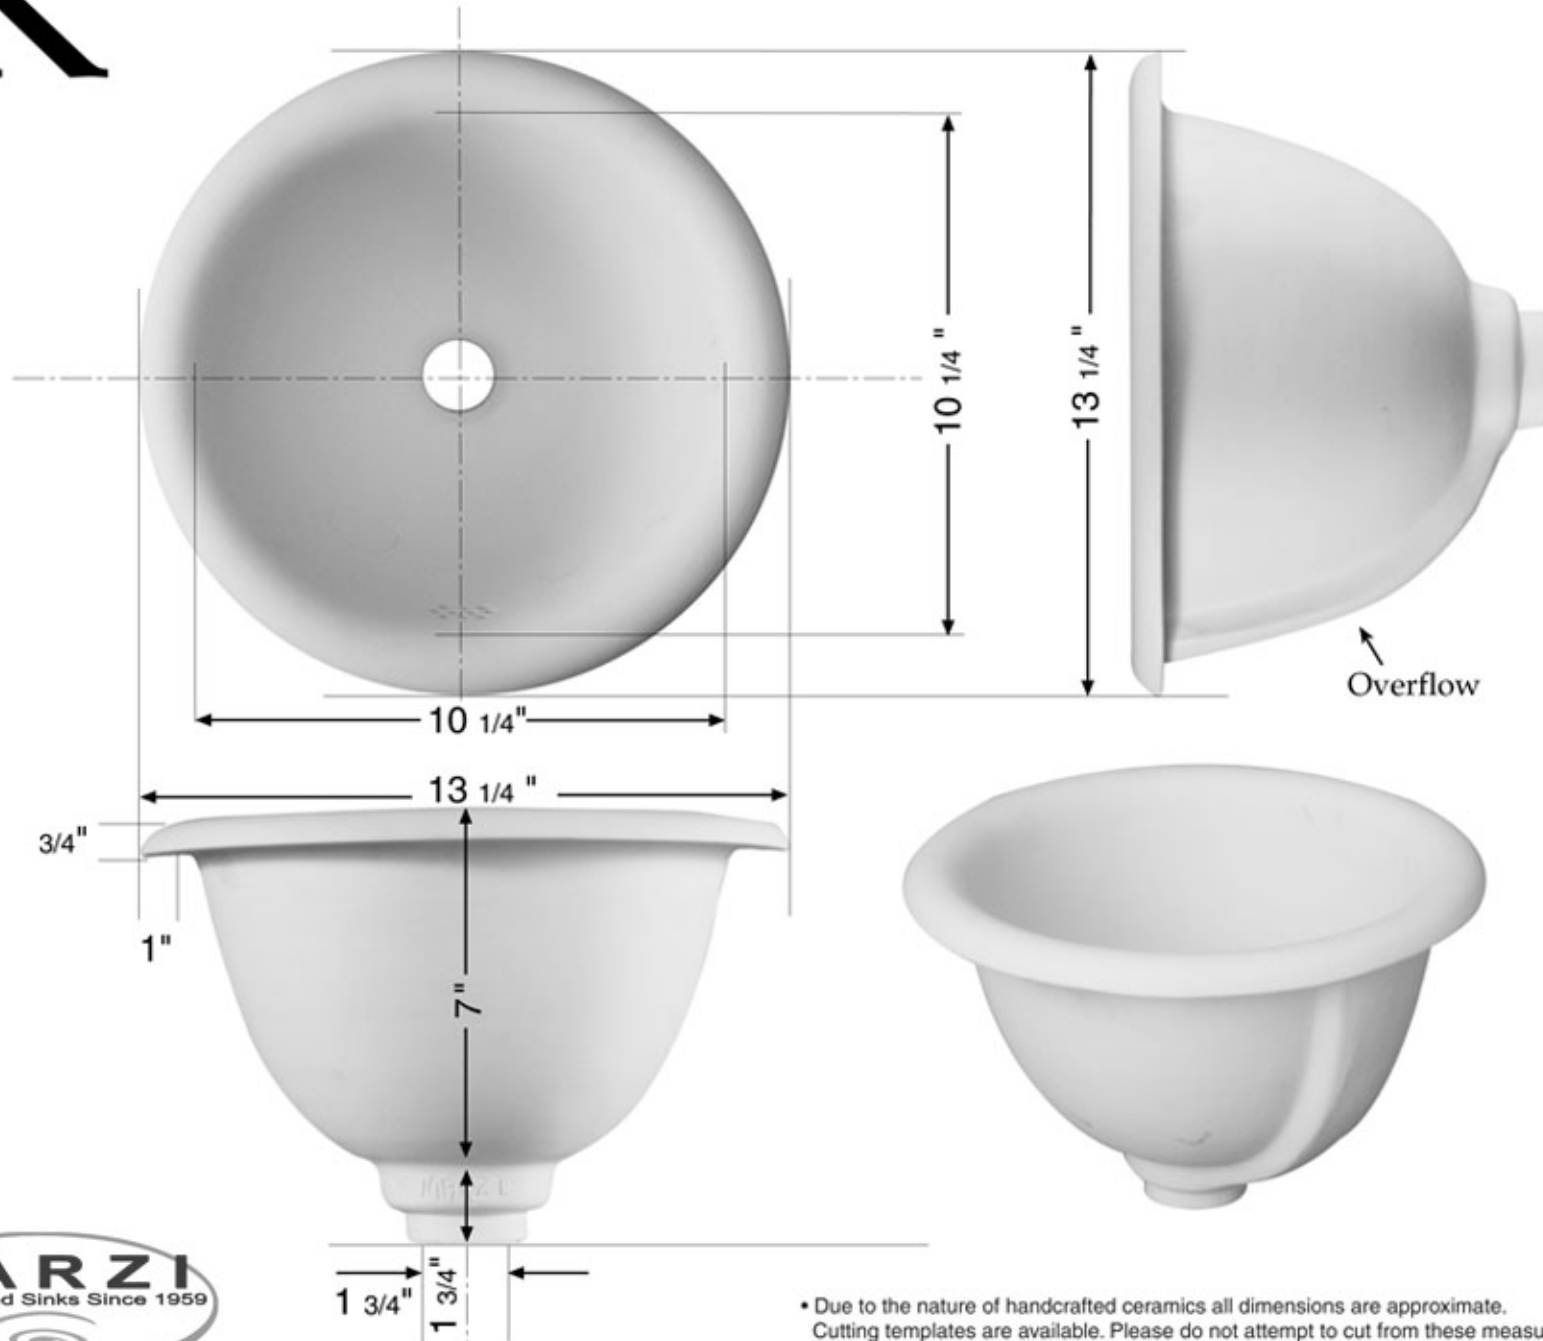

K

13 1/4" Round basin with rounded rim

• Due to the nature of handcrafted ceramics all dimensions are approximate. Cutting templates are available. Please do not attempt to cut from these measurements