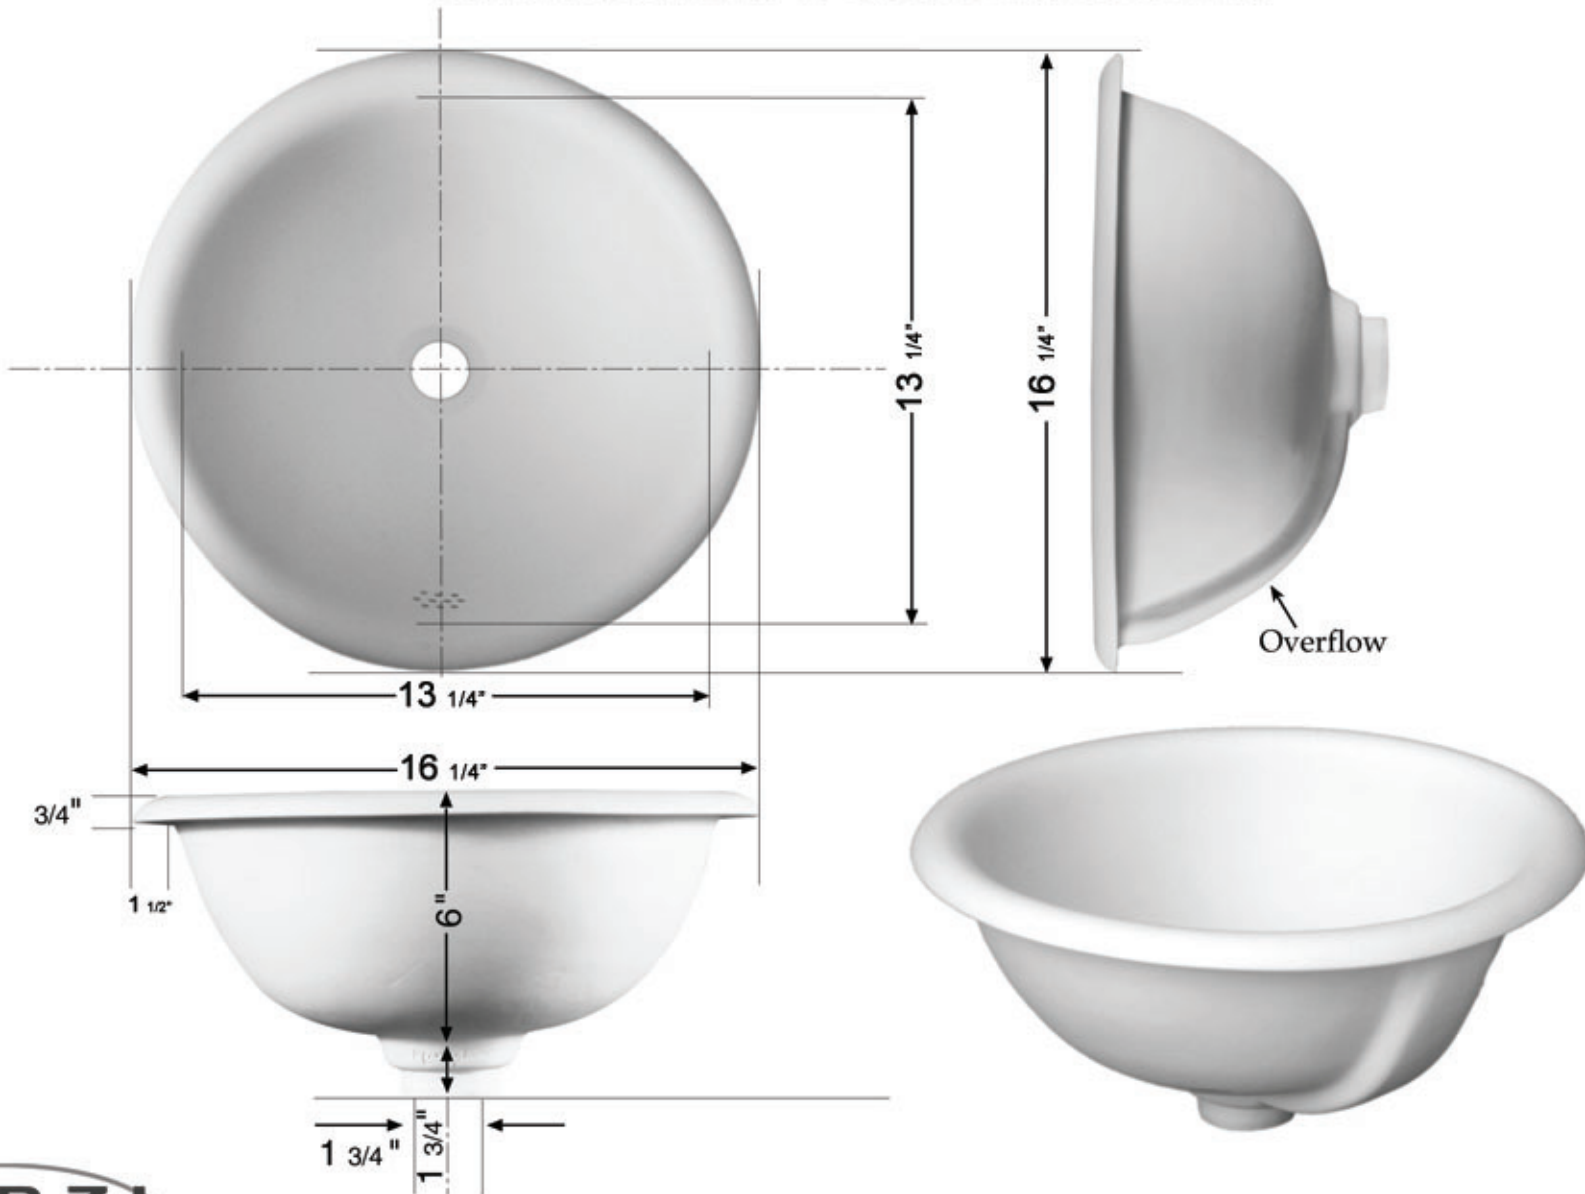

# J

## 16 1/4" Round basin with rounded rim

• Due to the nature of handcrafted ceramics all dimensions are approximate.  
Cutting templates are available. Please do not attempt to cut from these measurements