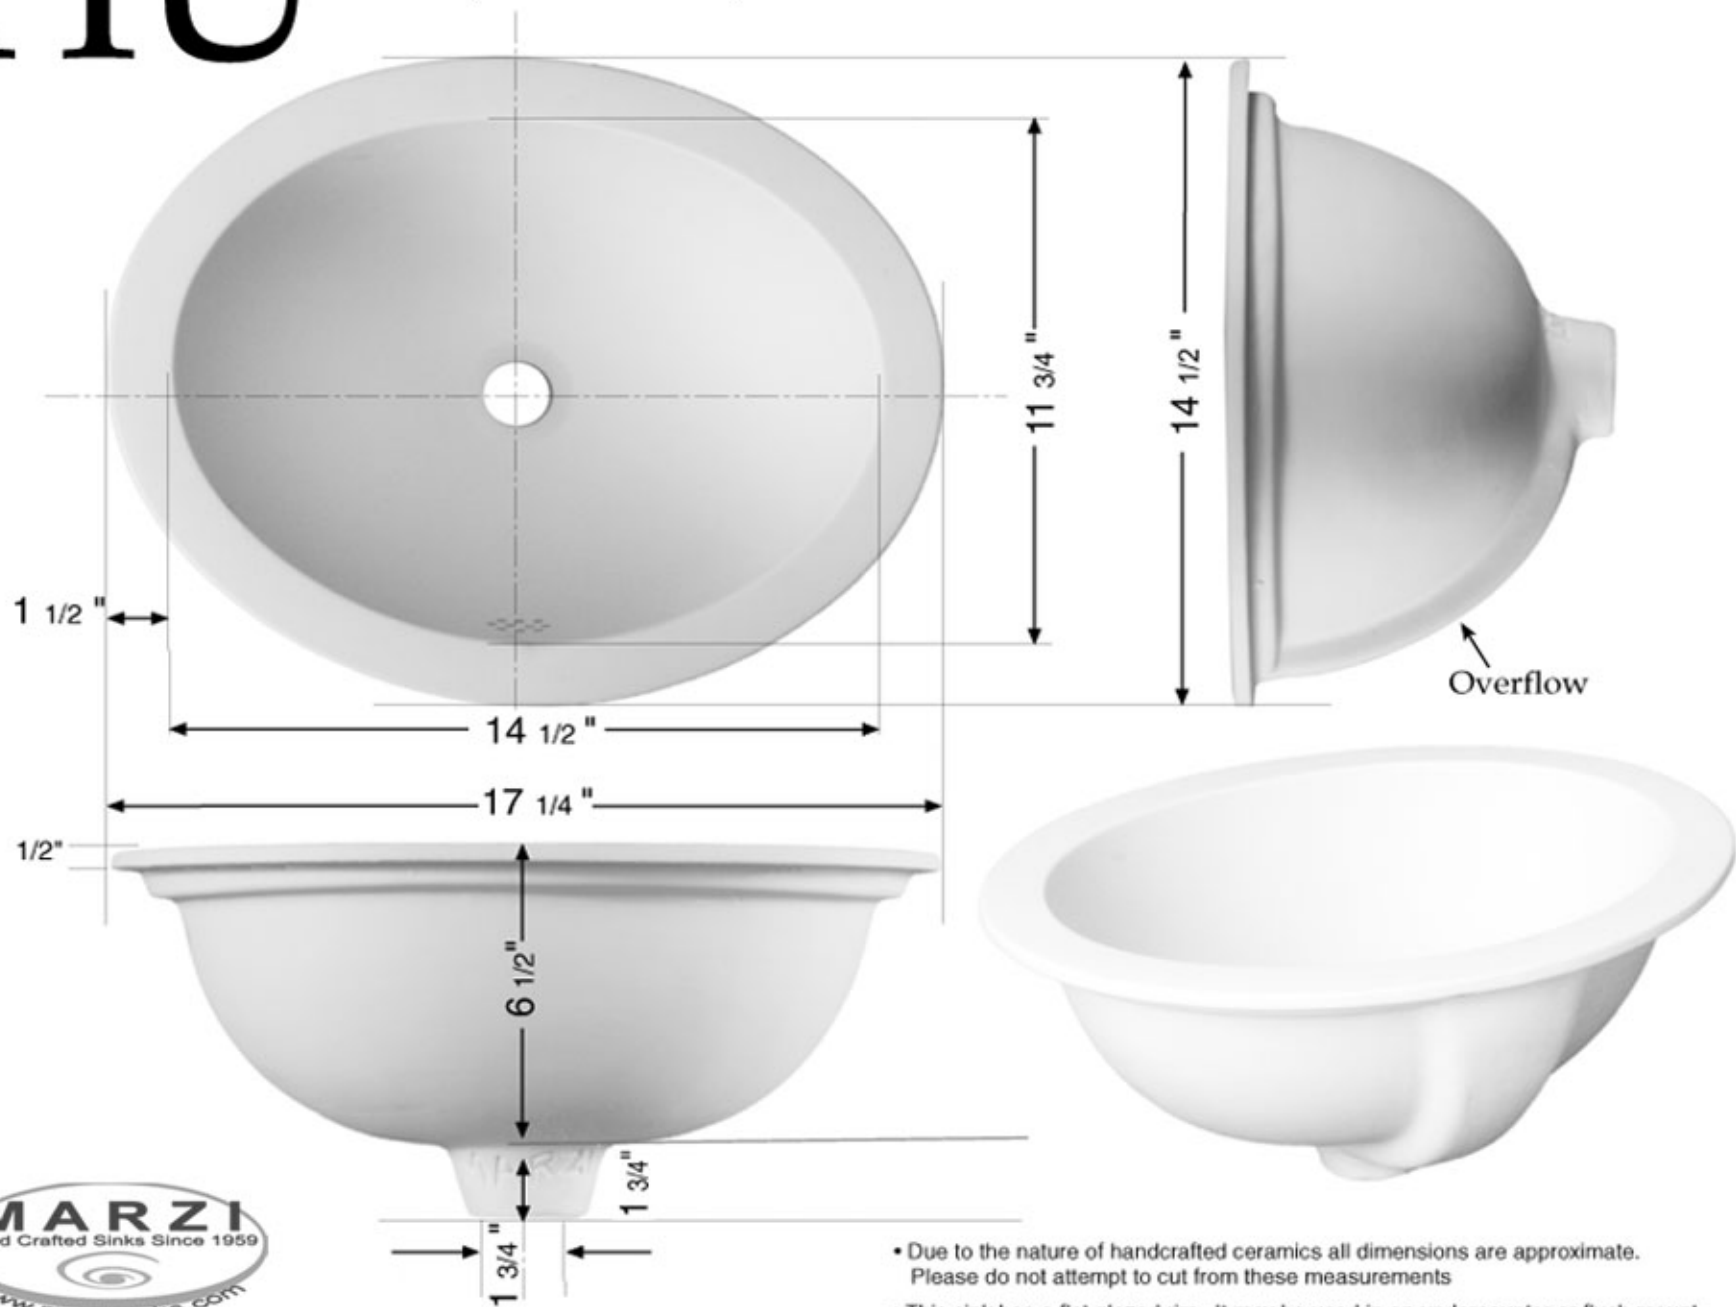

HU 14 1/2" x 17 1/4" Oval undercounter basin

- Due to the nature of handcrafted ceramics all dimensions are approximate. Please do not attempt to cut from these measurements
- This sink has a flat glazed rim. It may be used in an undercounter or flush mount
- Cutout templates are available if used as drop-in only.