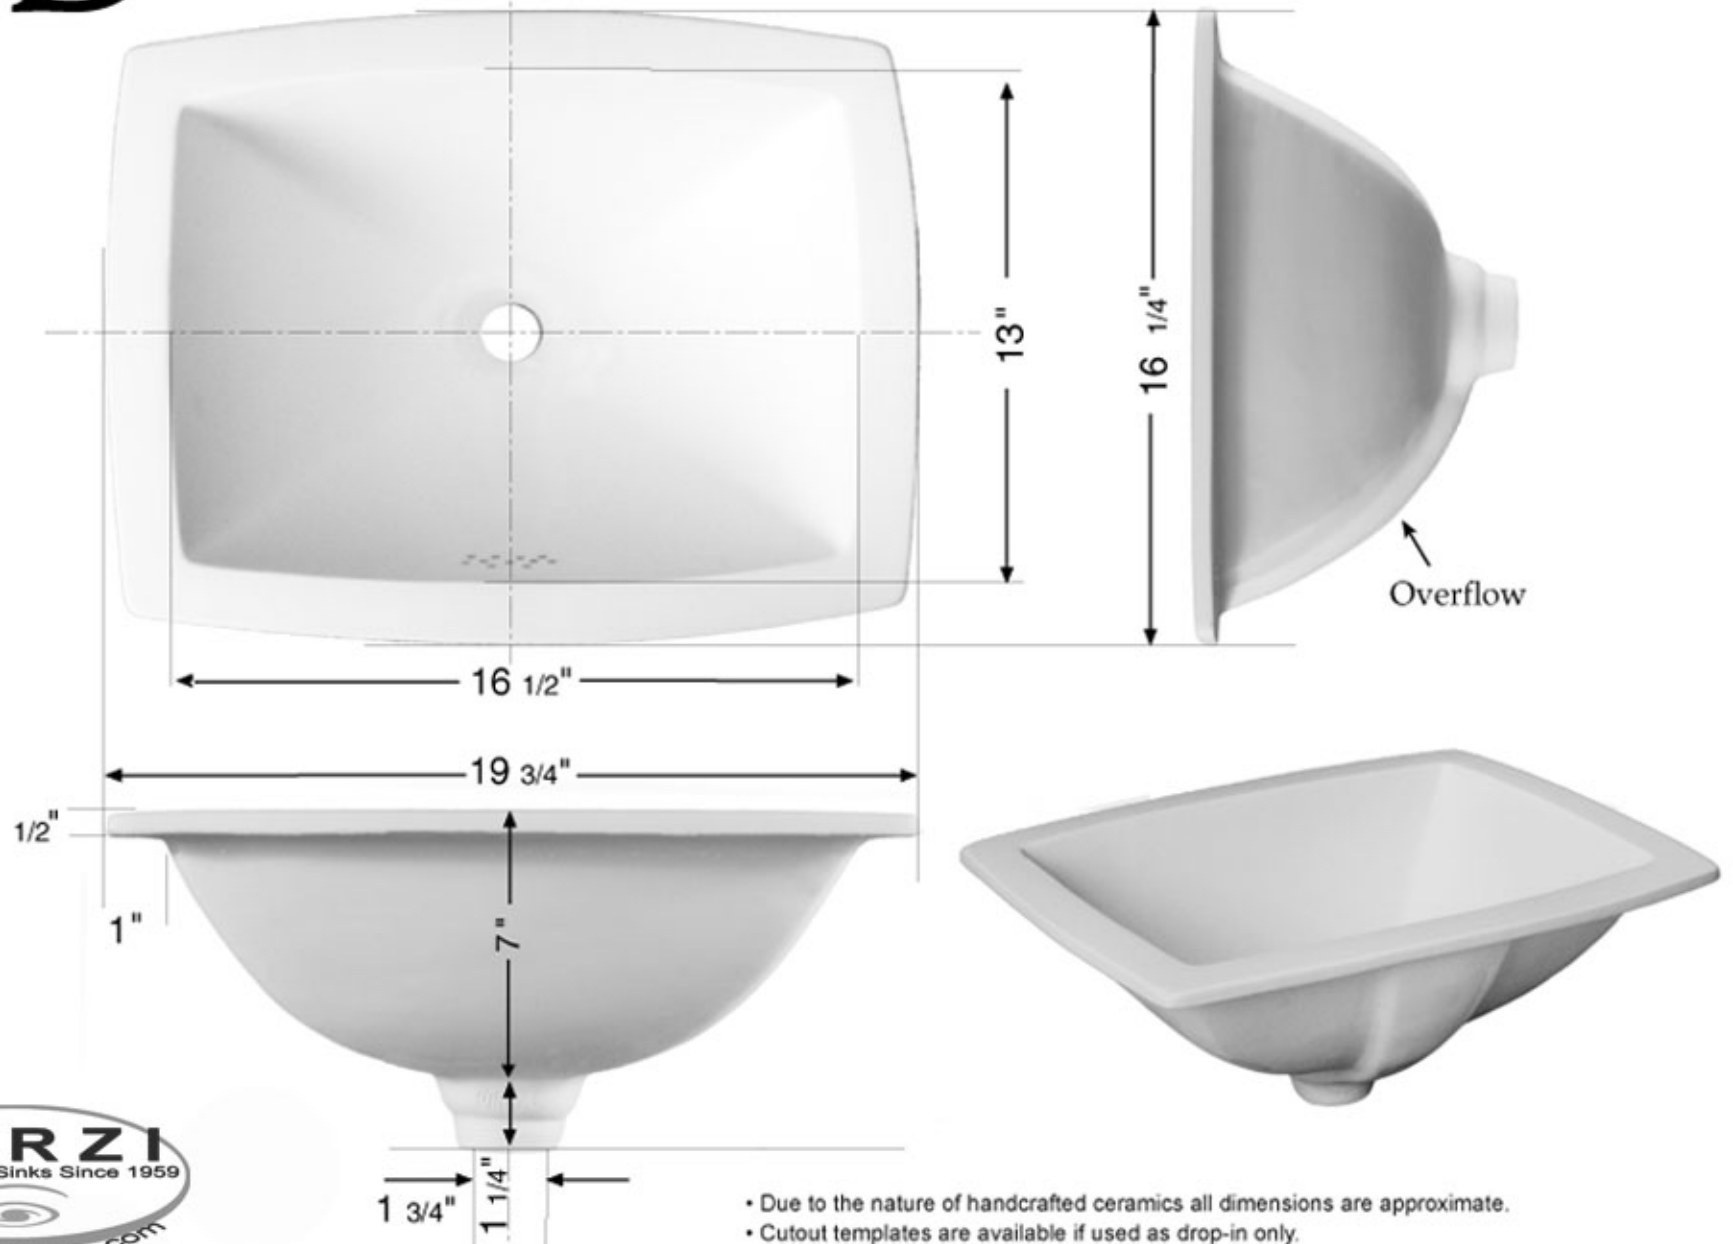

HB

16 1/4" x 19 3/4" Rectangle basin with flat rim

- Due to the nature of handcrafted ceramics all dimensions are approximate.
- Cutout templates are available if used as drop-in only.
Please do not attempt to cut from these measurements.
- This sink has a flat glazed rim. It may be used in an undercounter or flush mount installation.