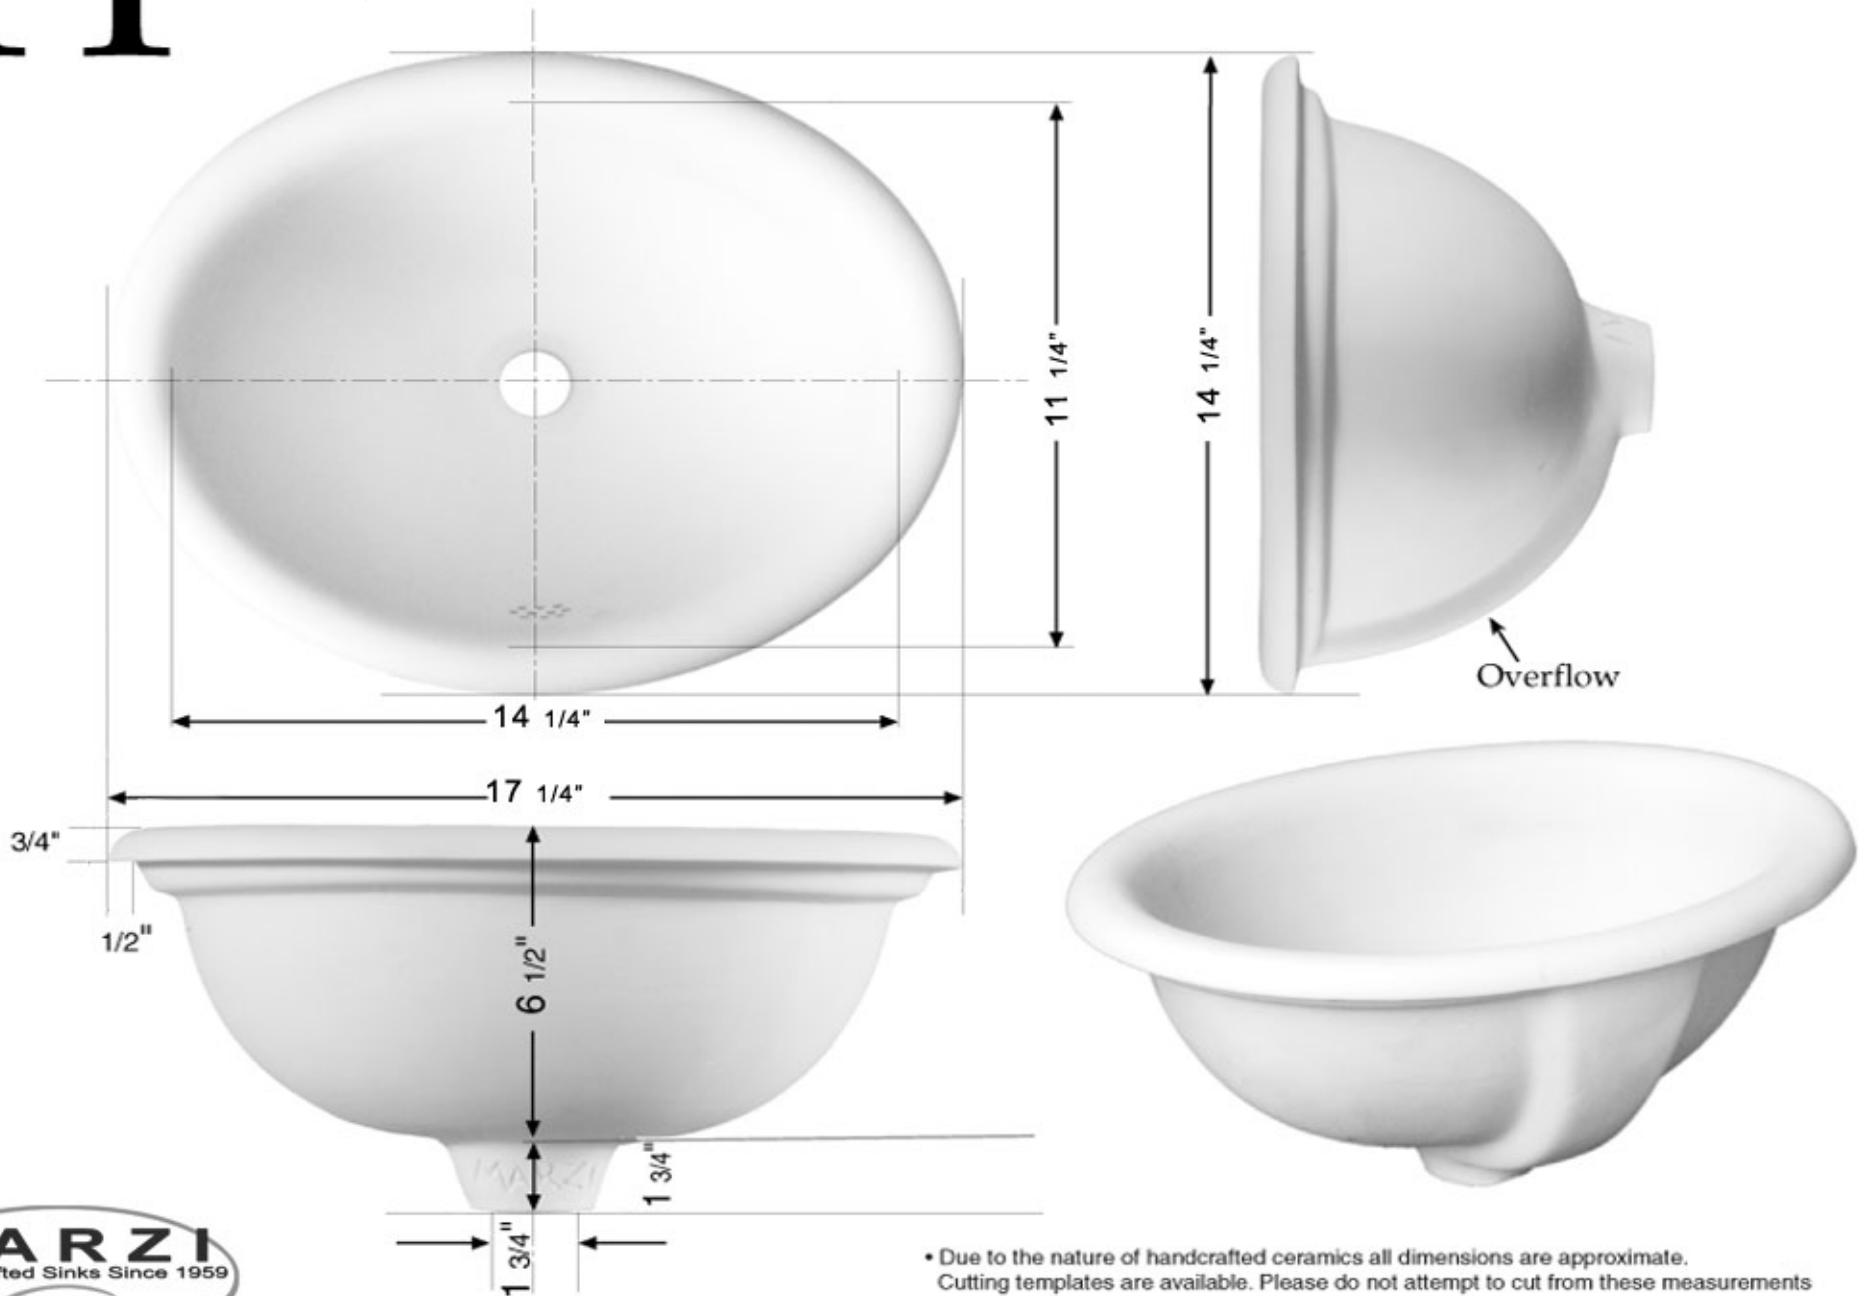

H

14 1/4" x 17 1/4" Oval basin with rounded rim

• Due to the nature of handcrafted ceramics all dimensions are approximate.
Cutting templates are available. Please do not attempt to cut from these measurements