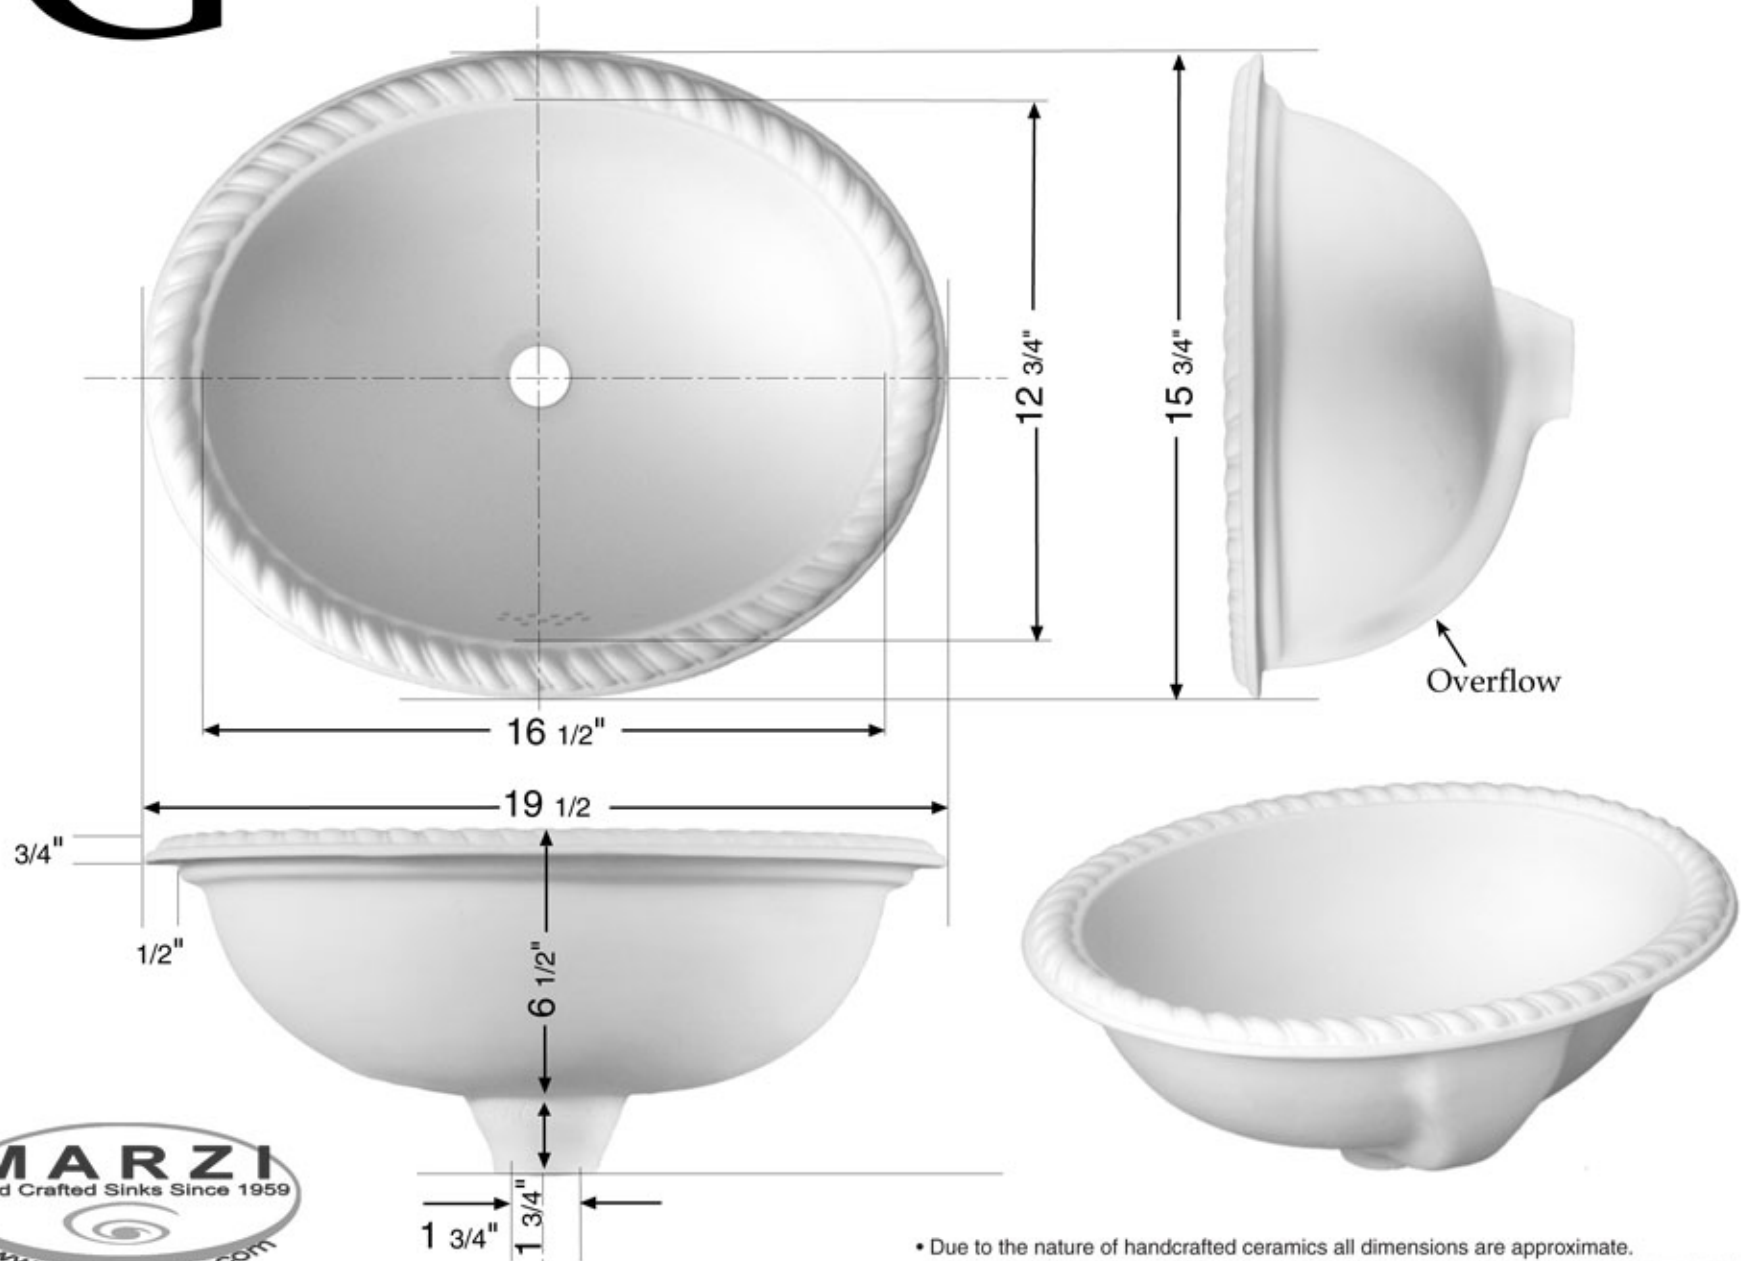

## 15 3/4" x 19 1/2" Oval basin with rope rim

• Due to the nature of handcrafted ceramics all dimensions are approximate. Cutting templates are available. Please do not attempt to cut from these measurements