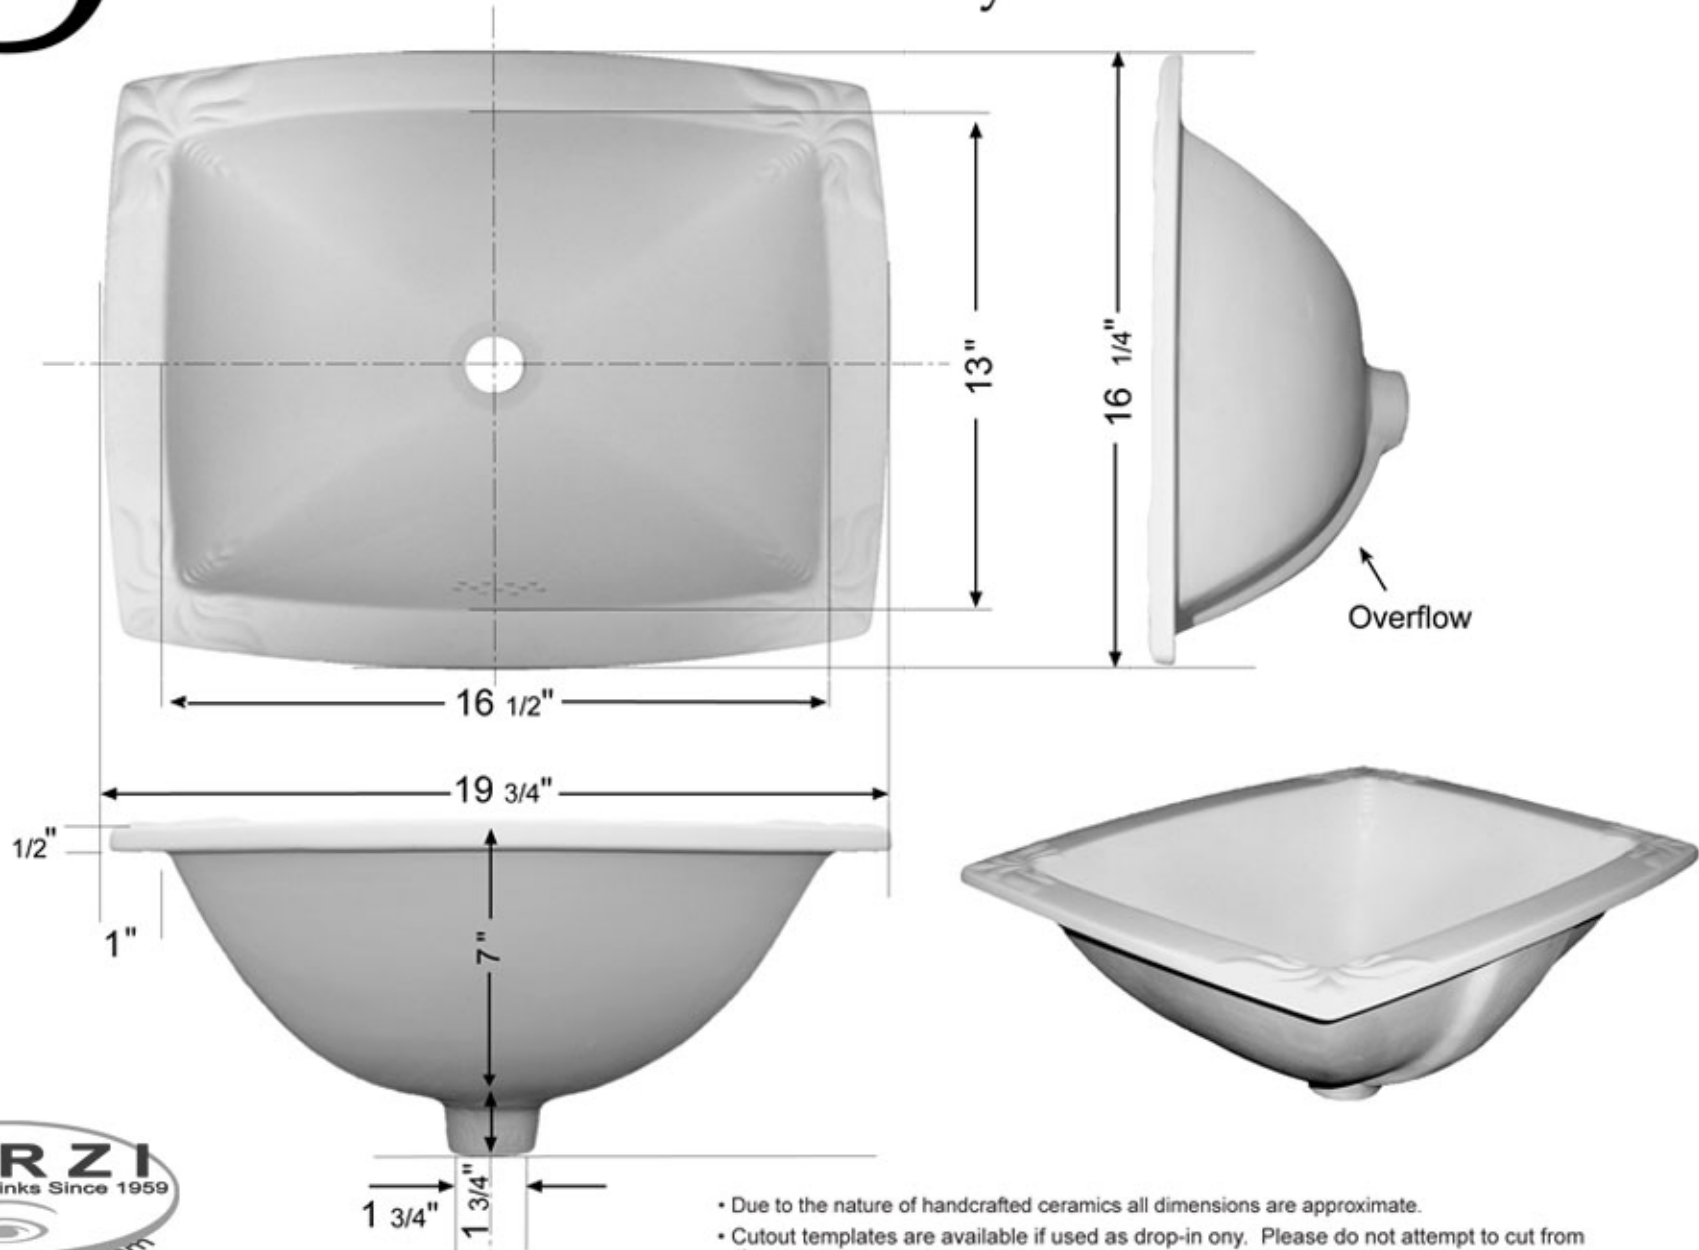

FD

16 1/4" x 19 3/4" Rectangle basin with
Fleur de Lys corners

- Due to the nature of handcrafted ceramics all dimensions are approximate.
- Cutout templates are available if used as drop-in only. Please do not attempt to cut from these measurements.