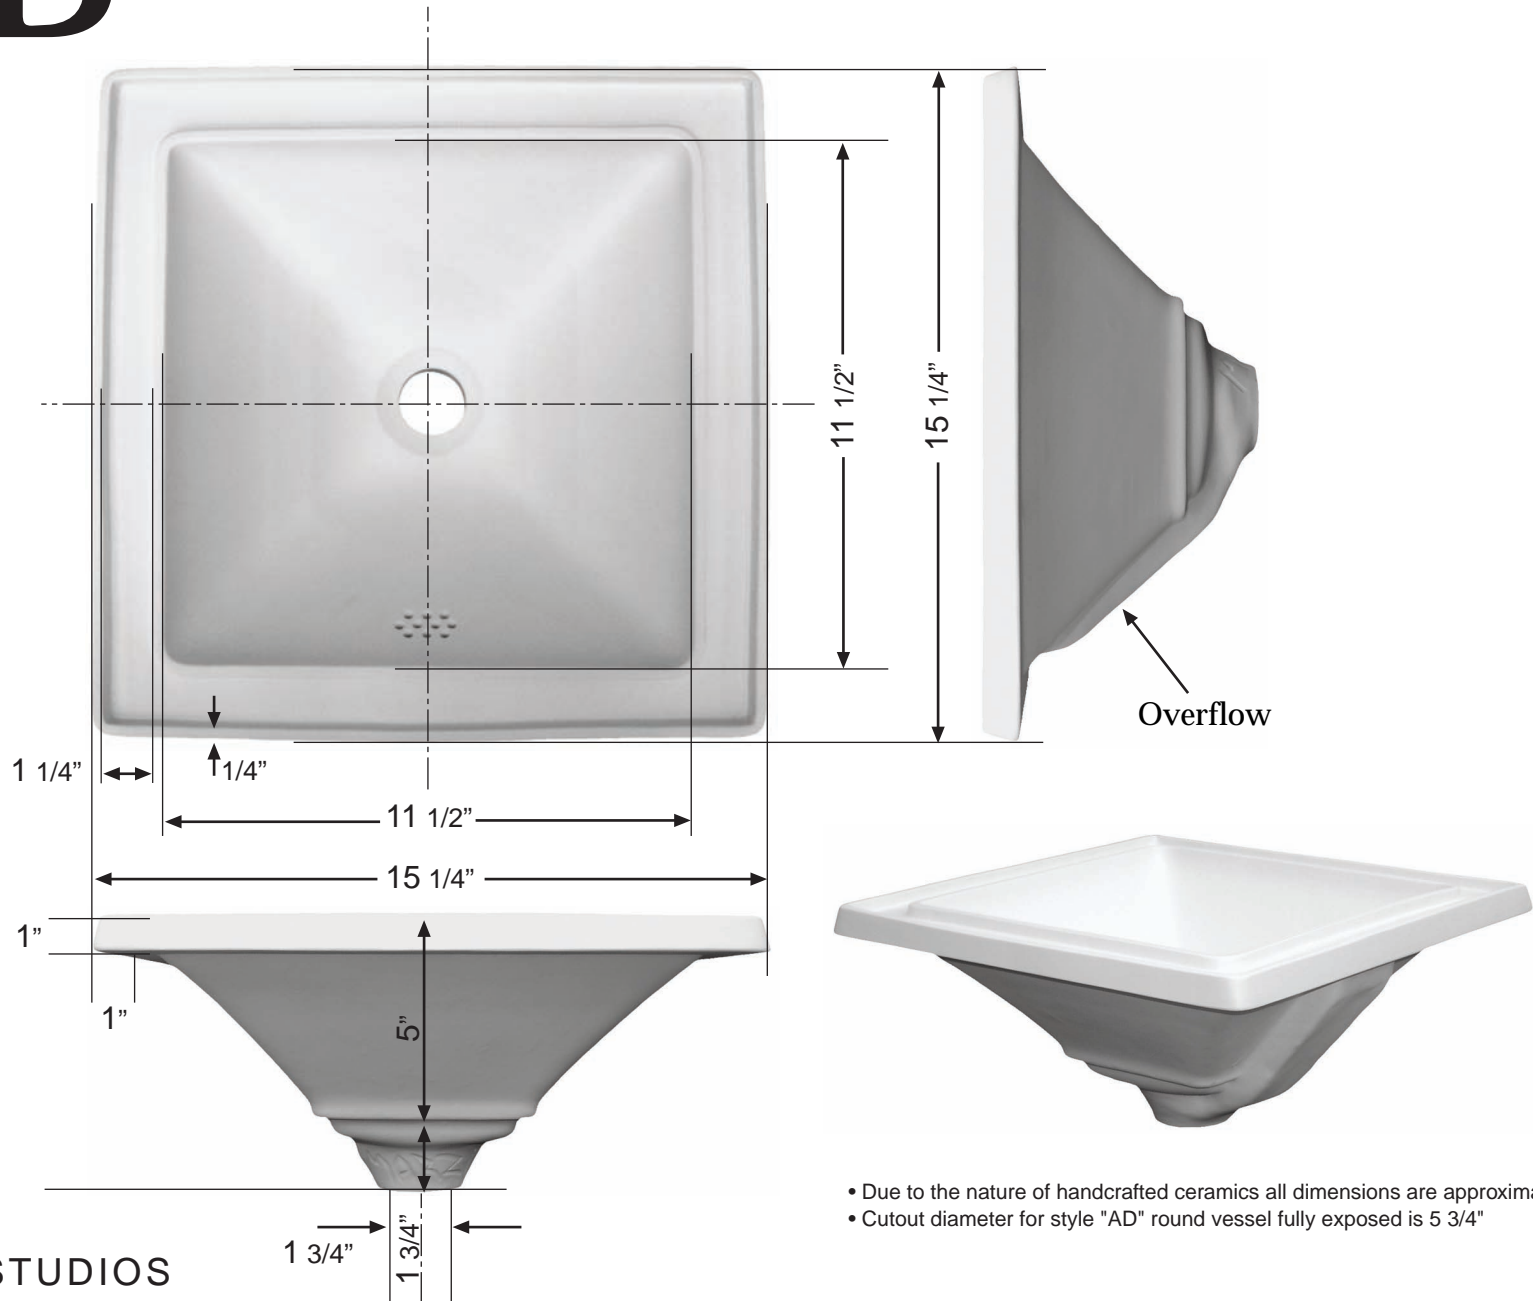

FB

15 1/4" Square basin with open channel

MARZI STUDIOS

- Due to the nature of handcrafted ceramics all dimensions are approximate.
- Cutout diameter for style "AD" round vessel fully exposed is 5 3/4"