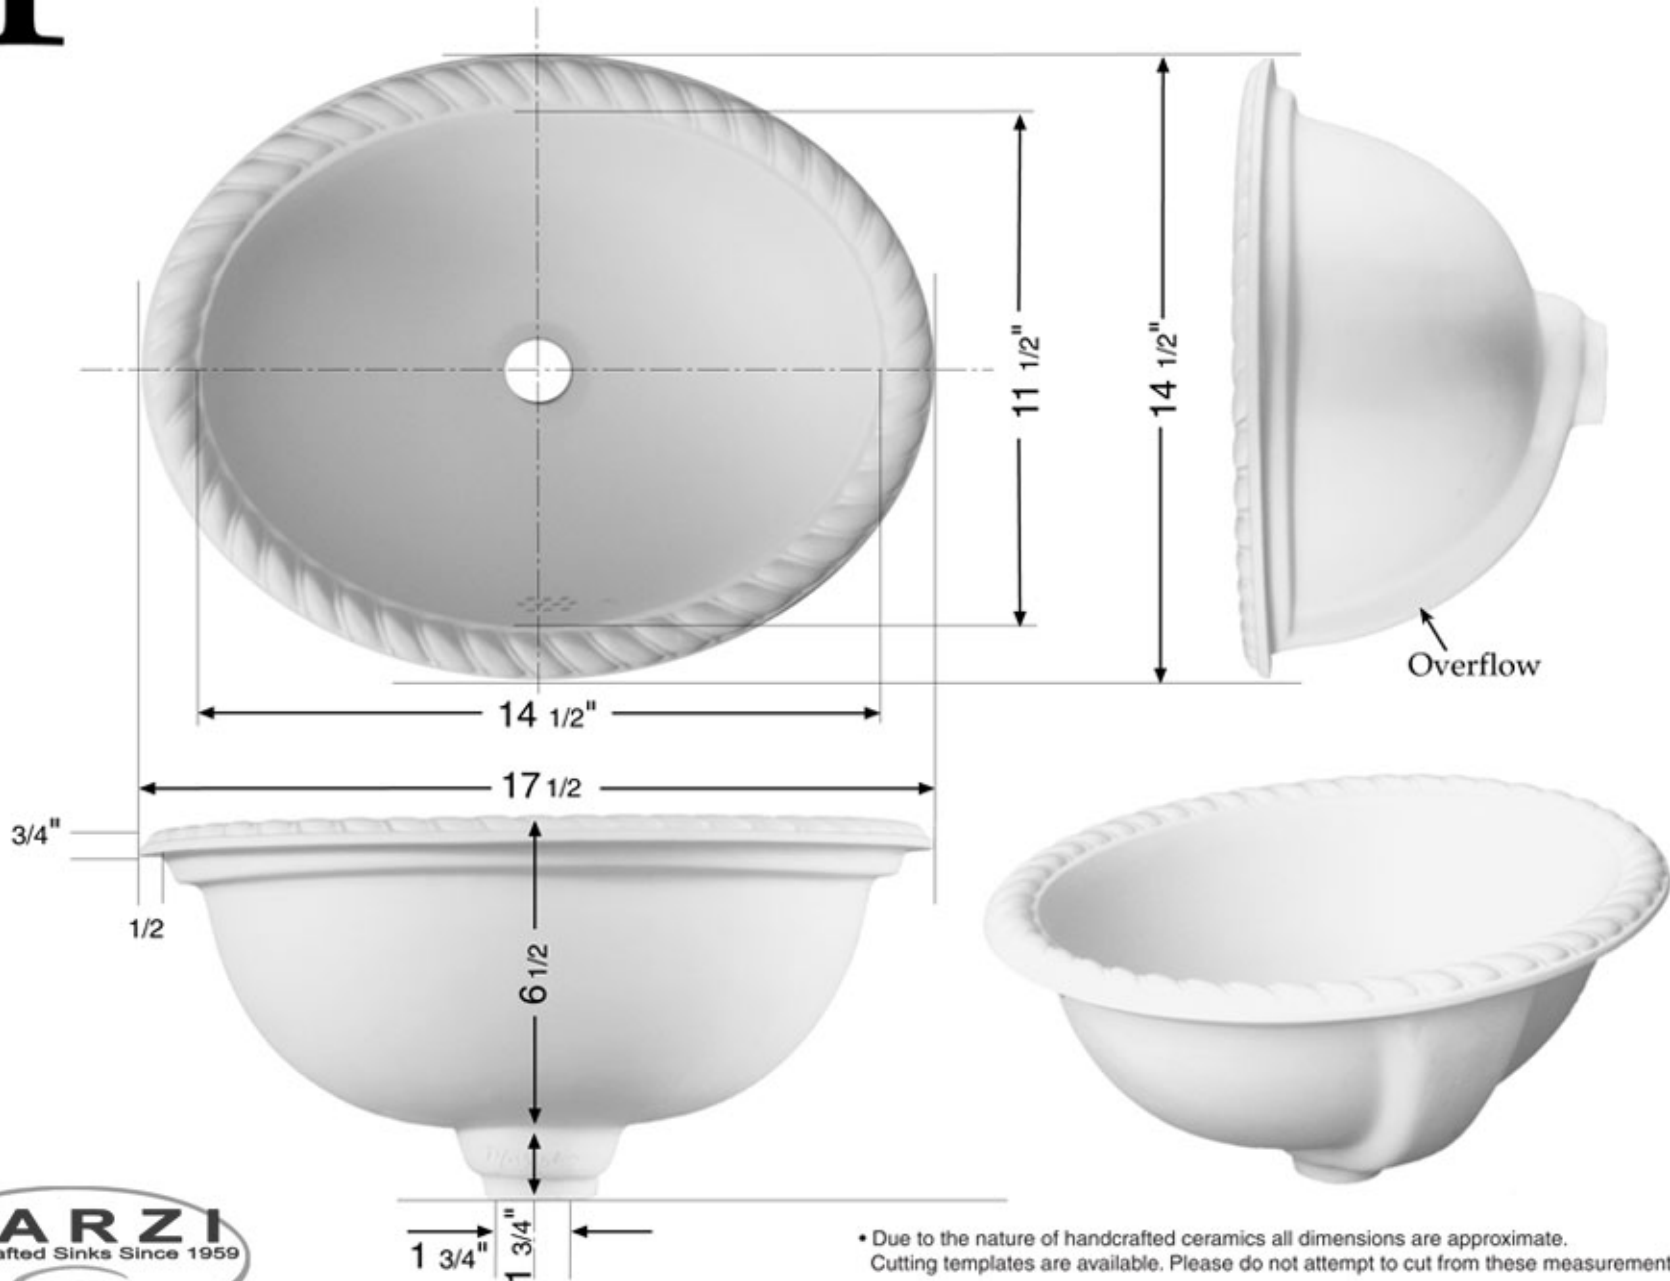

F

14 1/2" x 17 1/2" Oval basin with rope rim

• Due to the nature of handcrafted ceramics all dimensions are approximate. Cutting templates are available. Please do not attempt to cut from these measurements