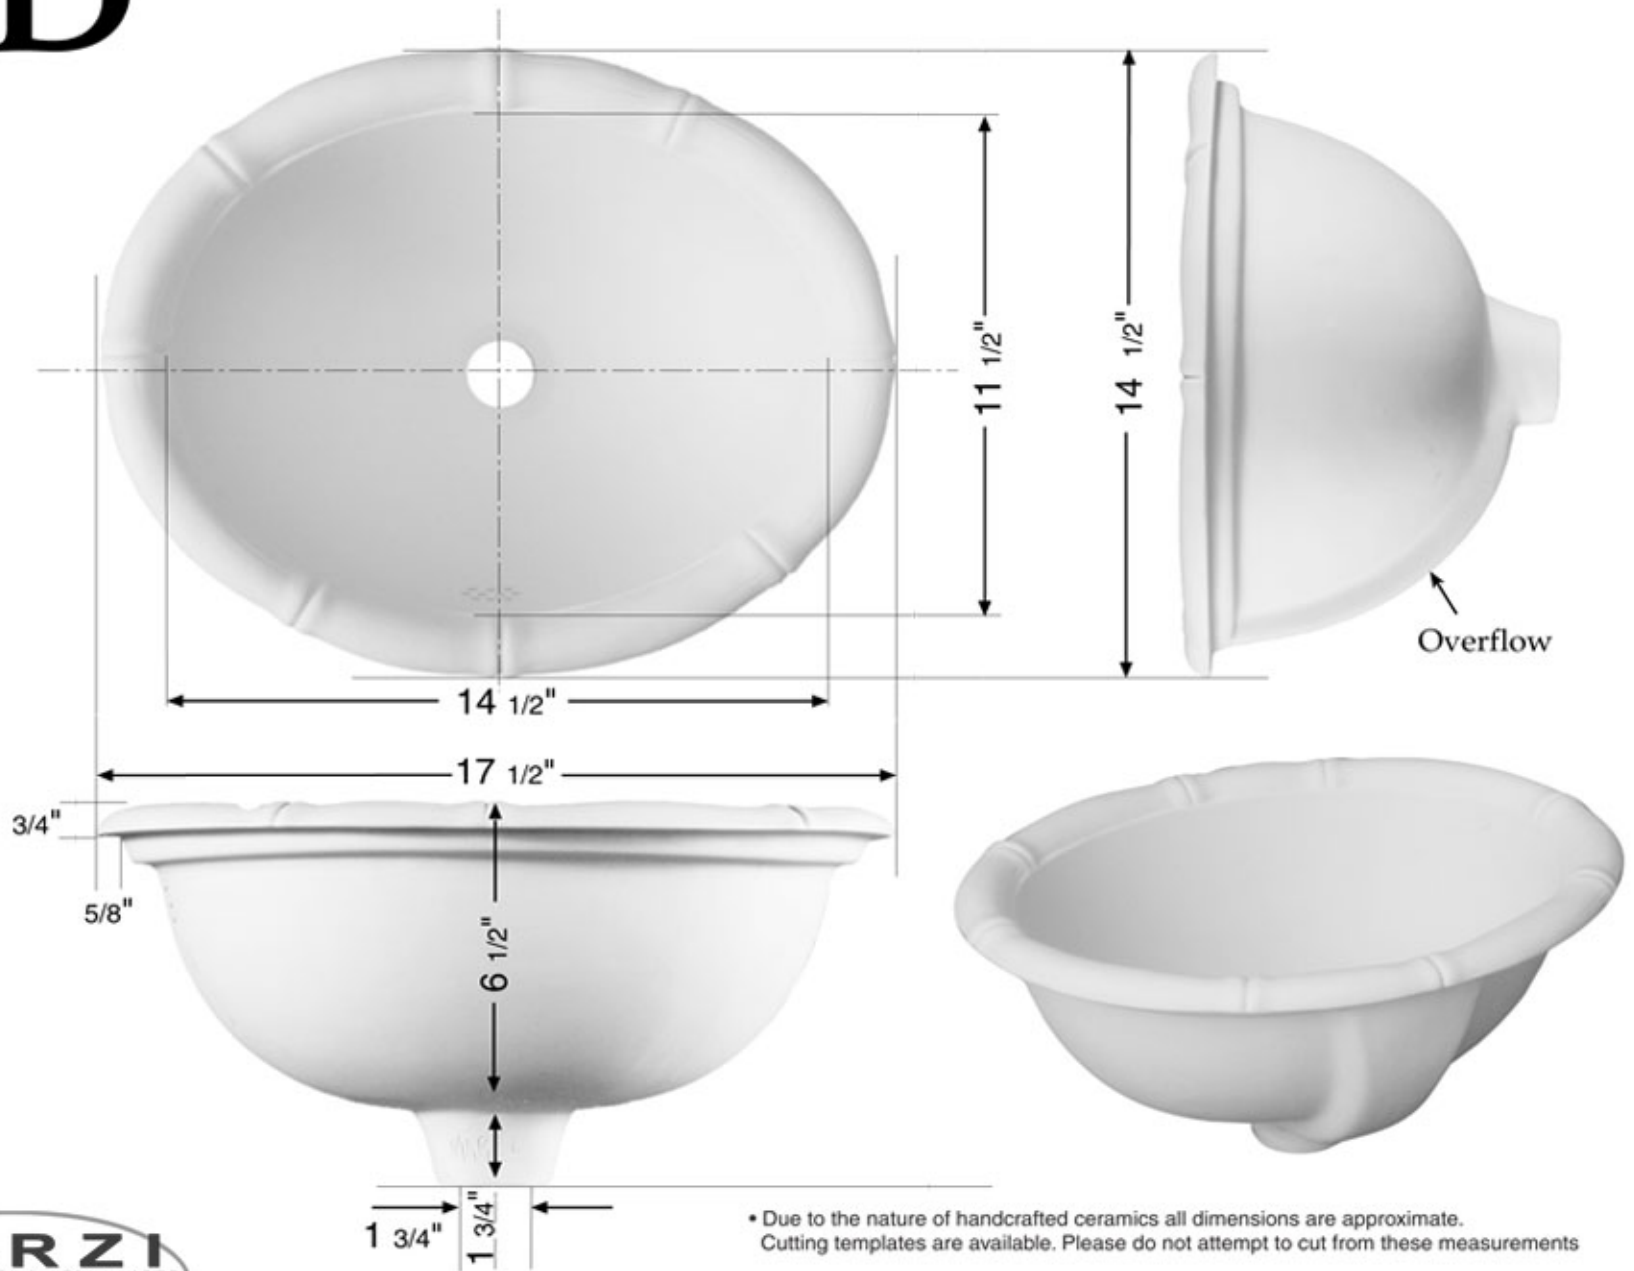

EB

14 1/2" x 17 1/2" Oval basin with bamboo rim

• Due to the nature of handcrafted ceramics all dimensions are approximate. Cutting templates are available. Please do not attempt to cut from these measurements