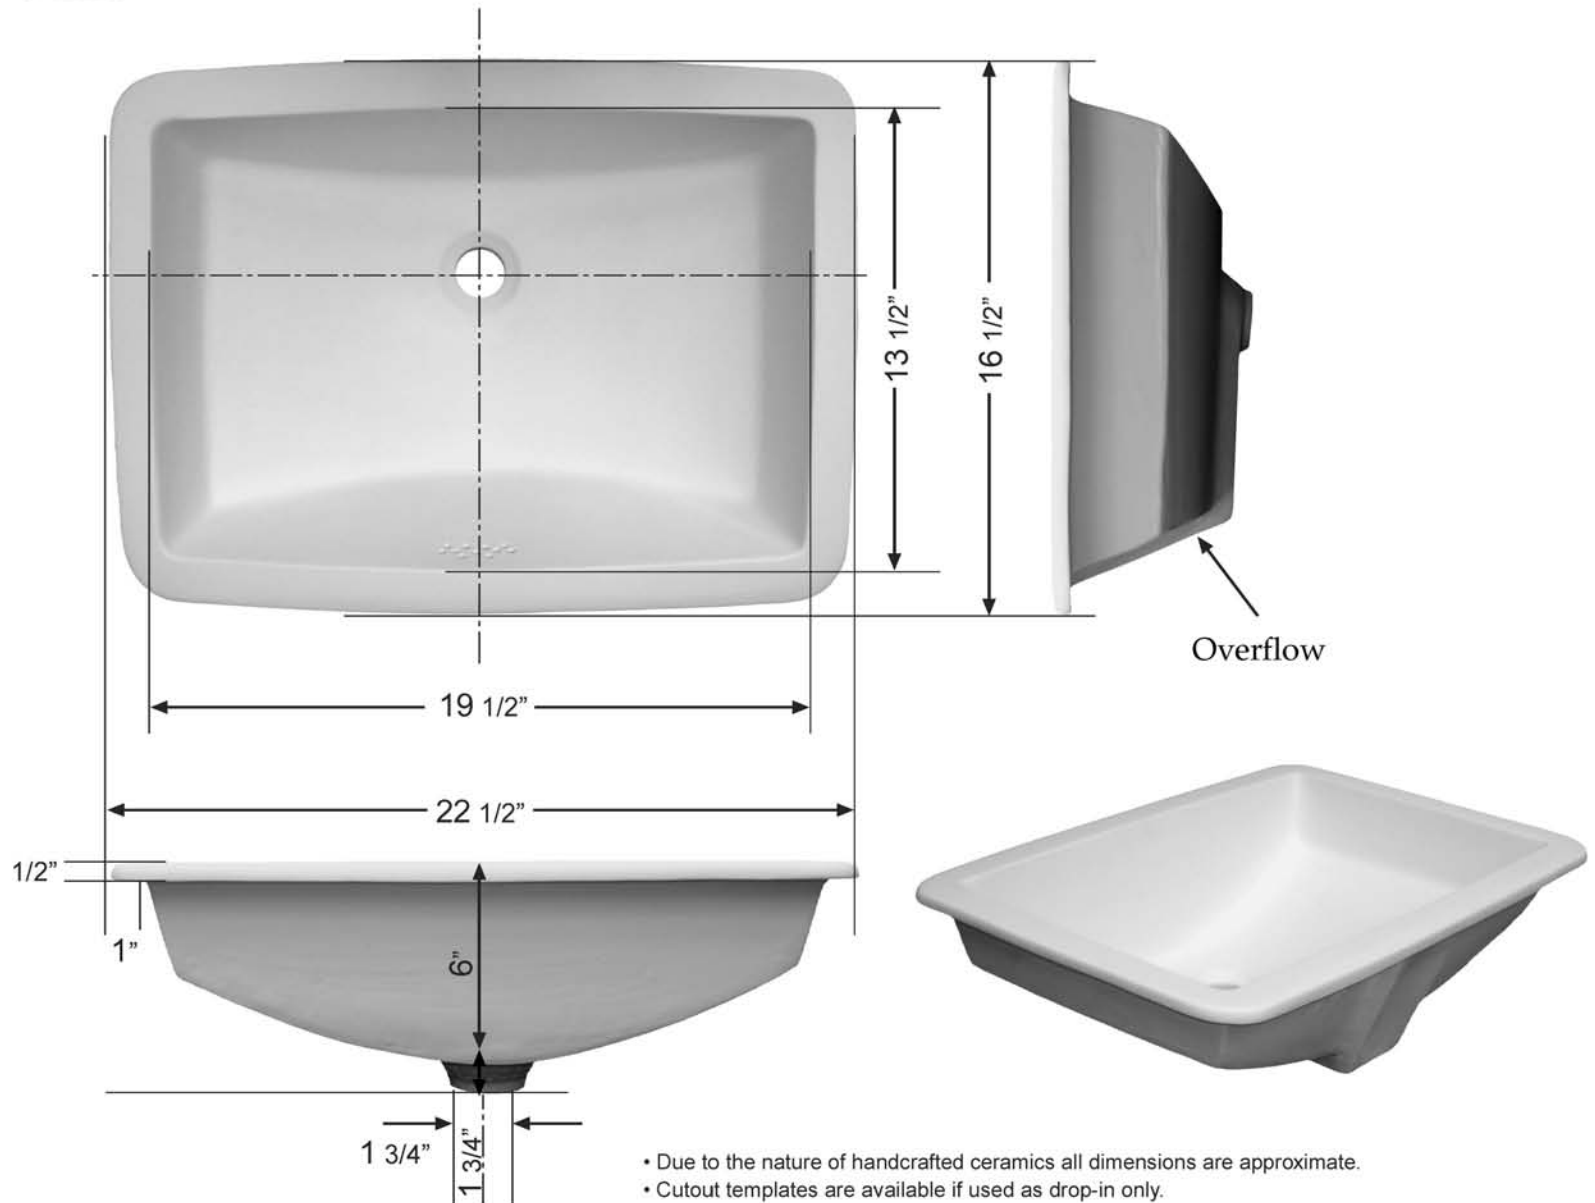

DD

16 1/2" x 22 1/2" Rectangle basin with flat rim

MARZI STUDIOS

- Due to the nature of handcrafted ceramics all dimensions are approximate.
- Cutout templates are available if used as drop-in only.
Please do not attempt to cut from these measurements.
- This sink has a flat glazed rim. It may be used in an undercounter or flush mount installation.