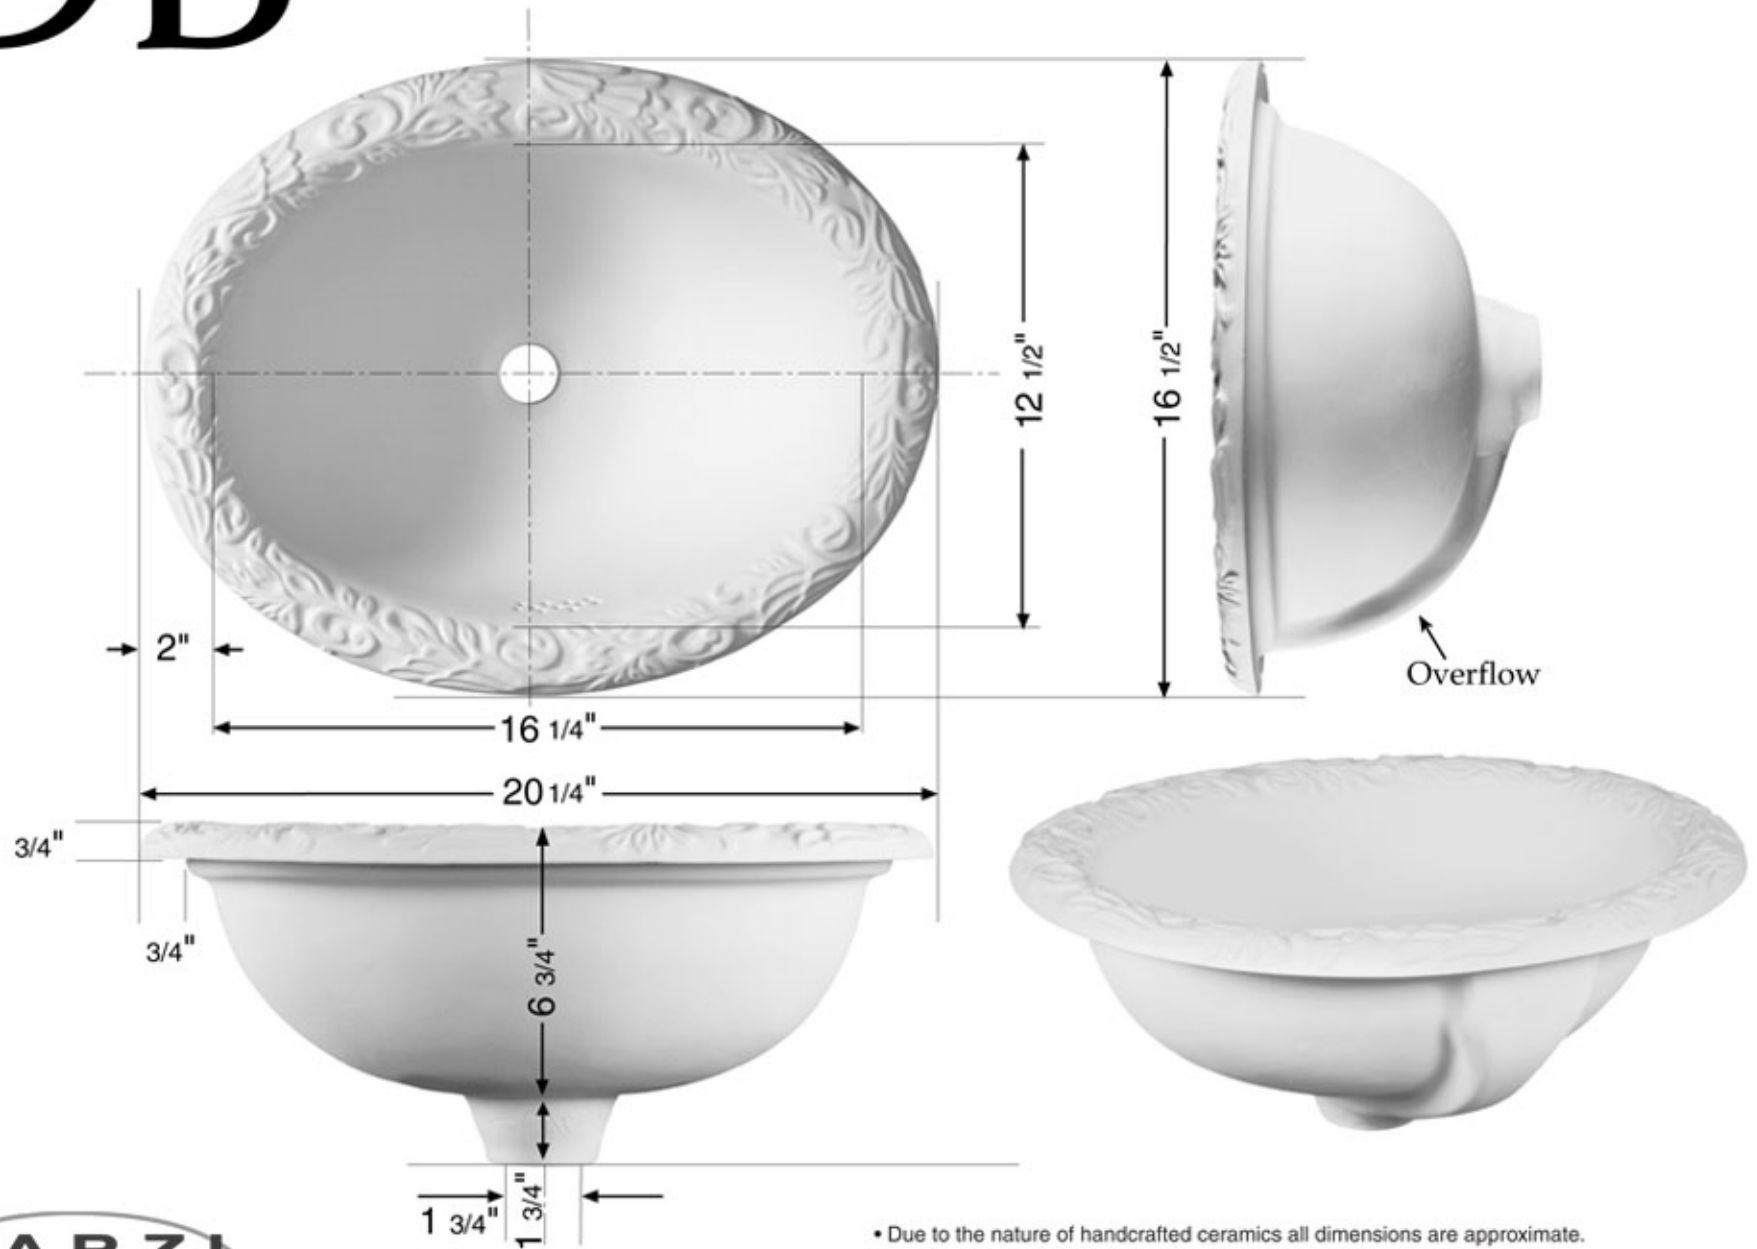

DB

16 1/2" x 20 1/4" Oval basin with acanthus scroll rim

• Due to the nature of handcrafted ceramics all dimensions are approximate.
Cutting templates are available. Please do not attempt to cut from these measurements