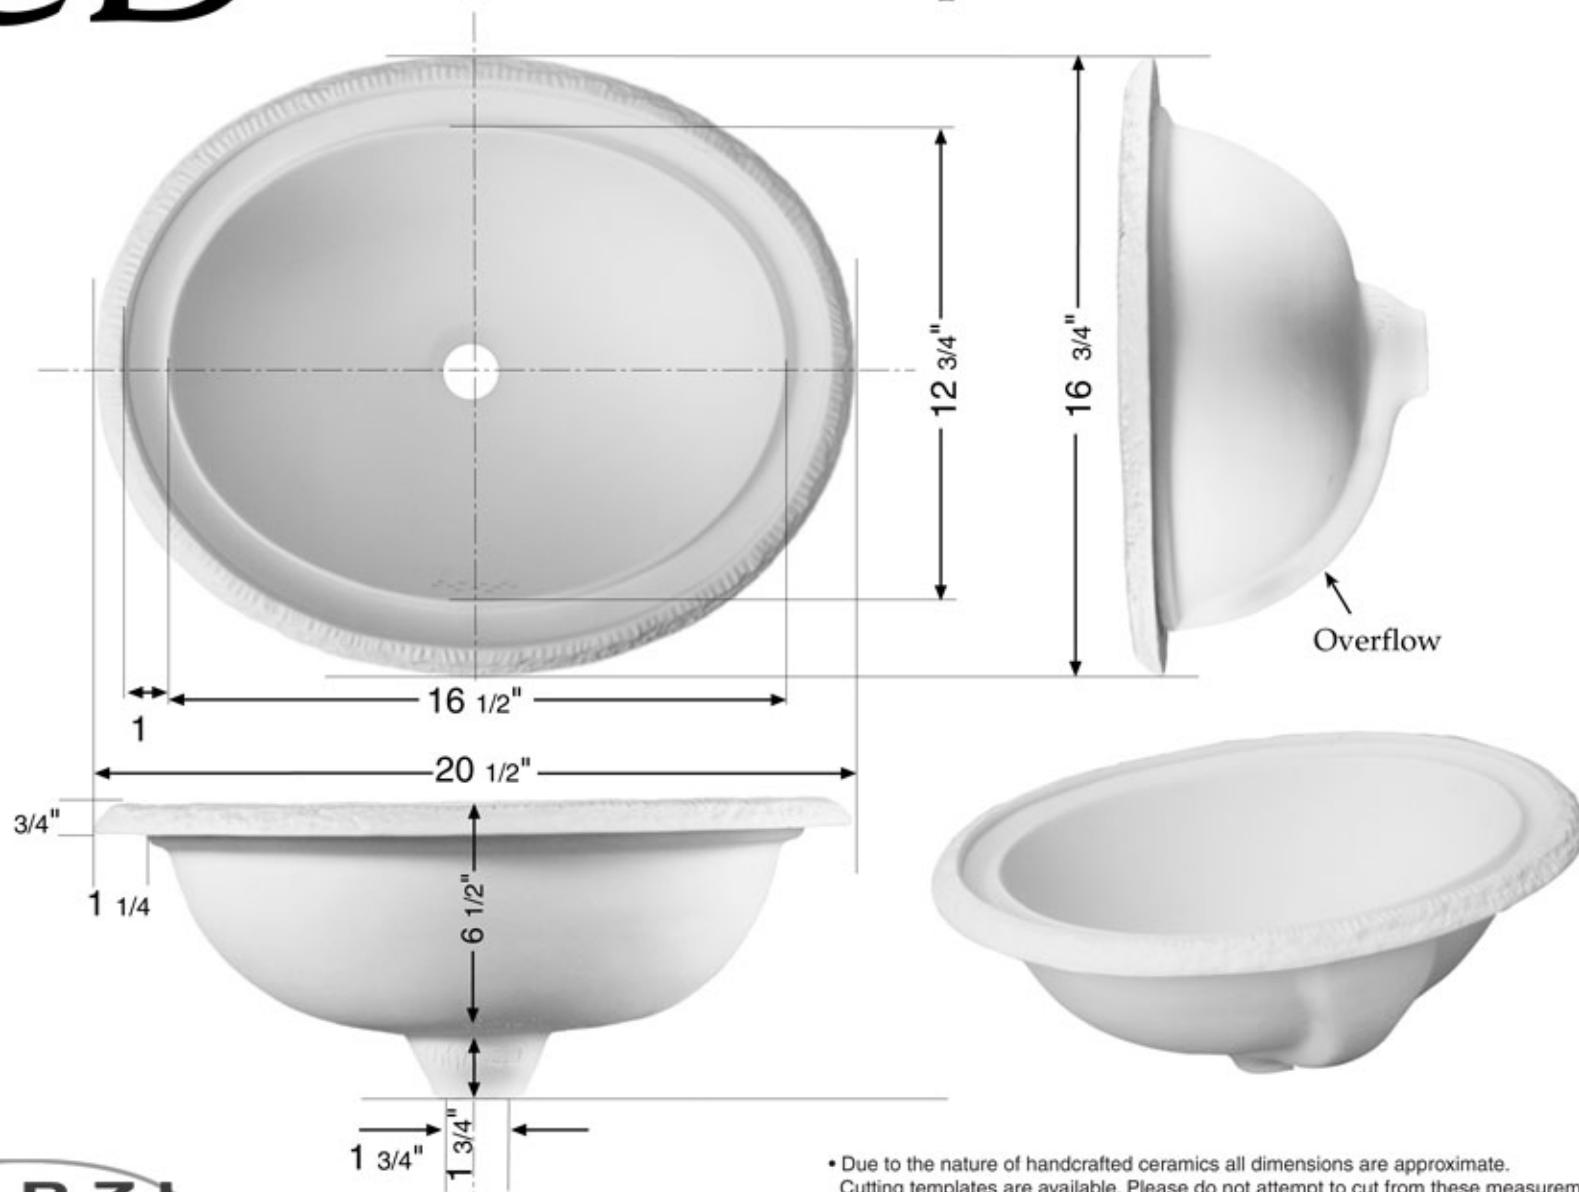

# CD

16 3/4" x 20 1/2"

Oval basin with open channel and textured edge

• Due to the nature of handcrafted ceramics all dimensions are approximate.  
Cutting templates are available. Please do not attempt to cut from these measurements