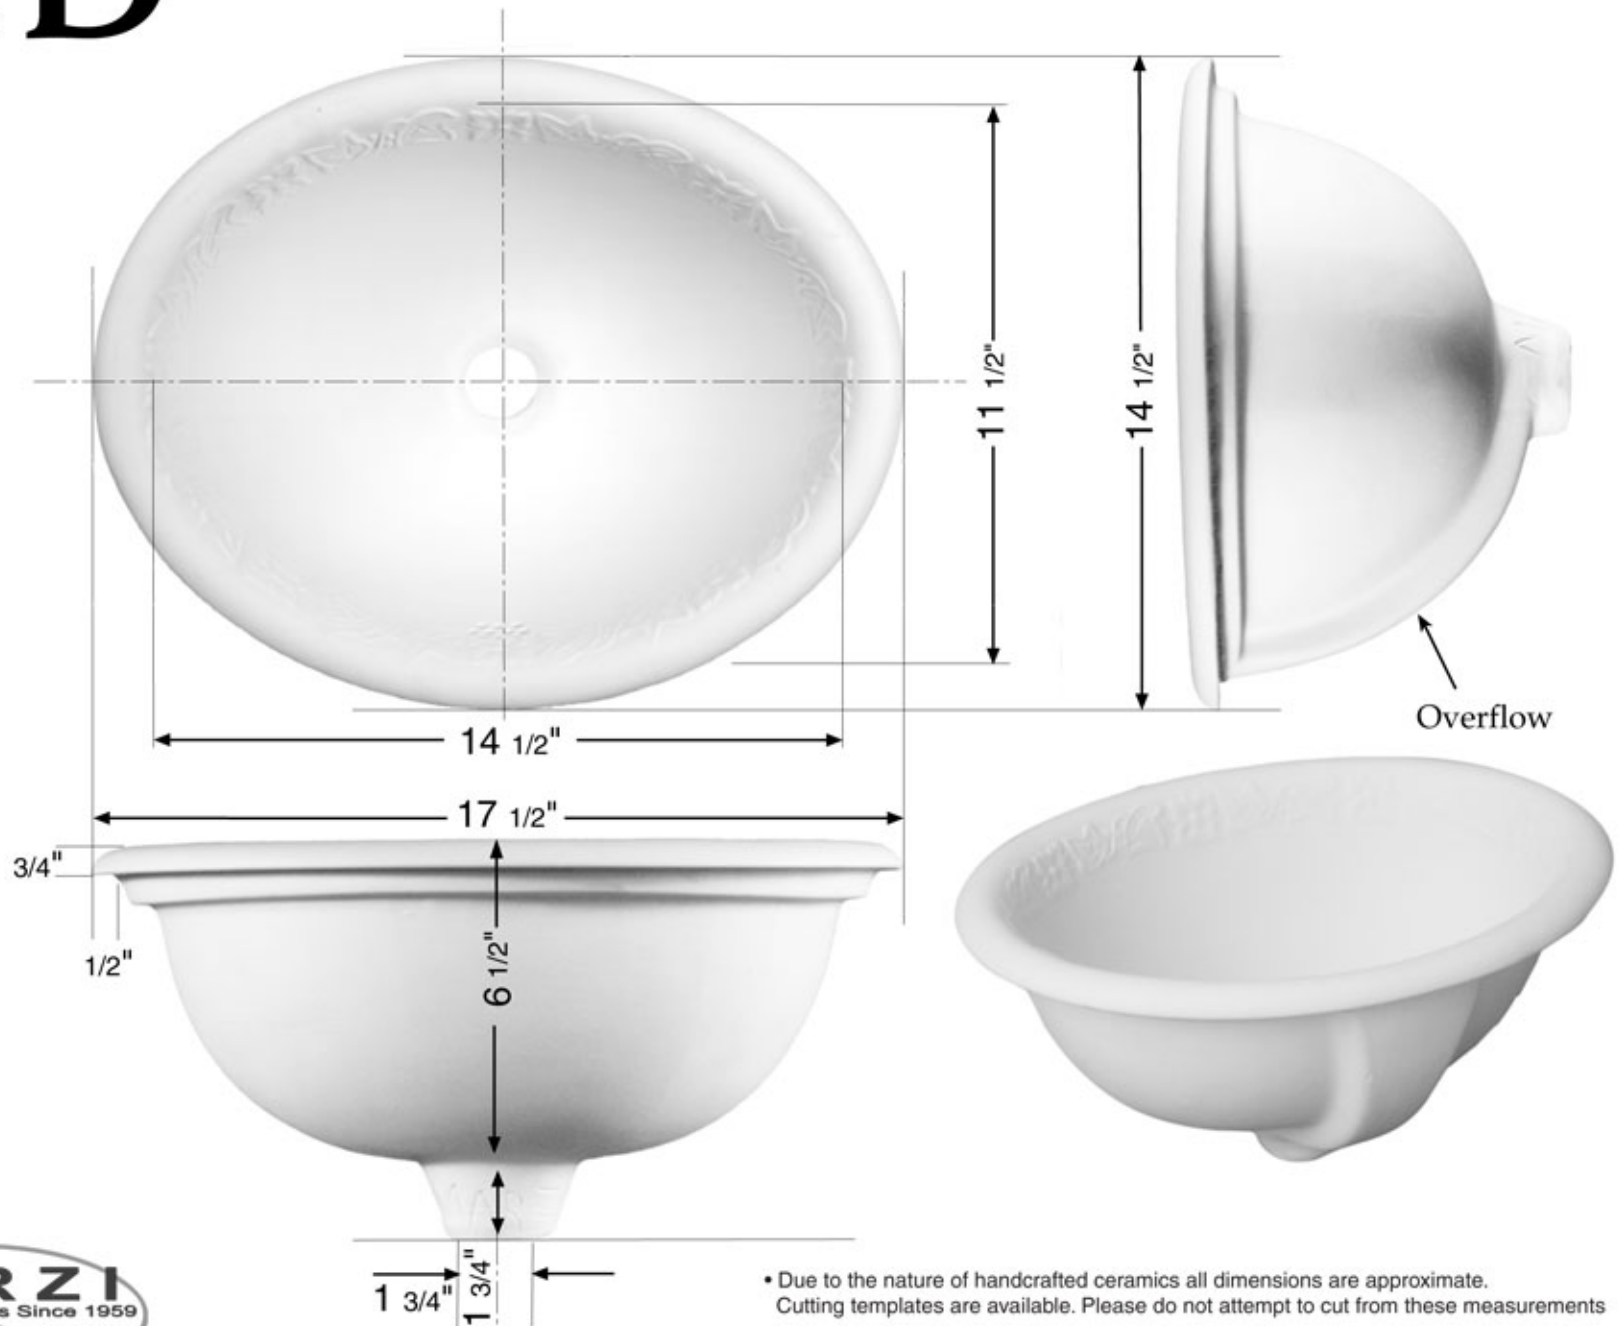

CB

14 1/2" x 17 1/2" Oval basin with raised ivy vine

• Due to the nature of handcrafted ceramics all dimensions are approximate.
Cutting templates are available. Please do not attempt to cut from these measurements