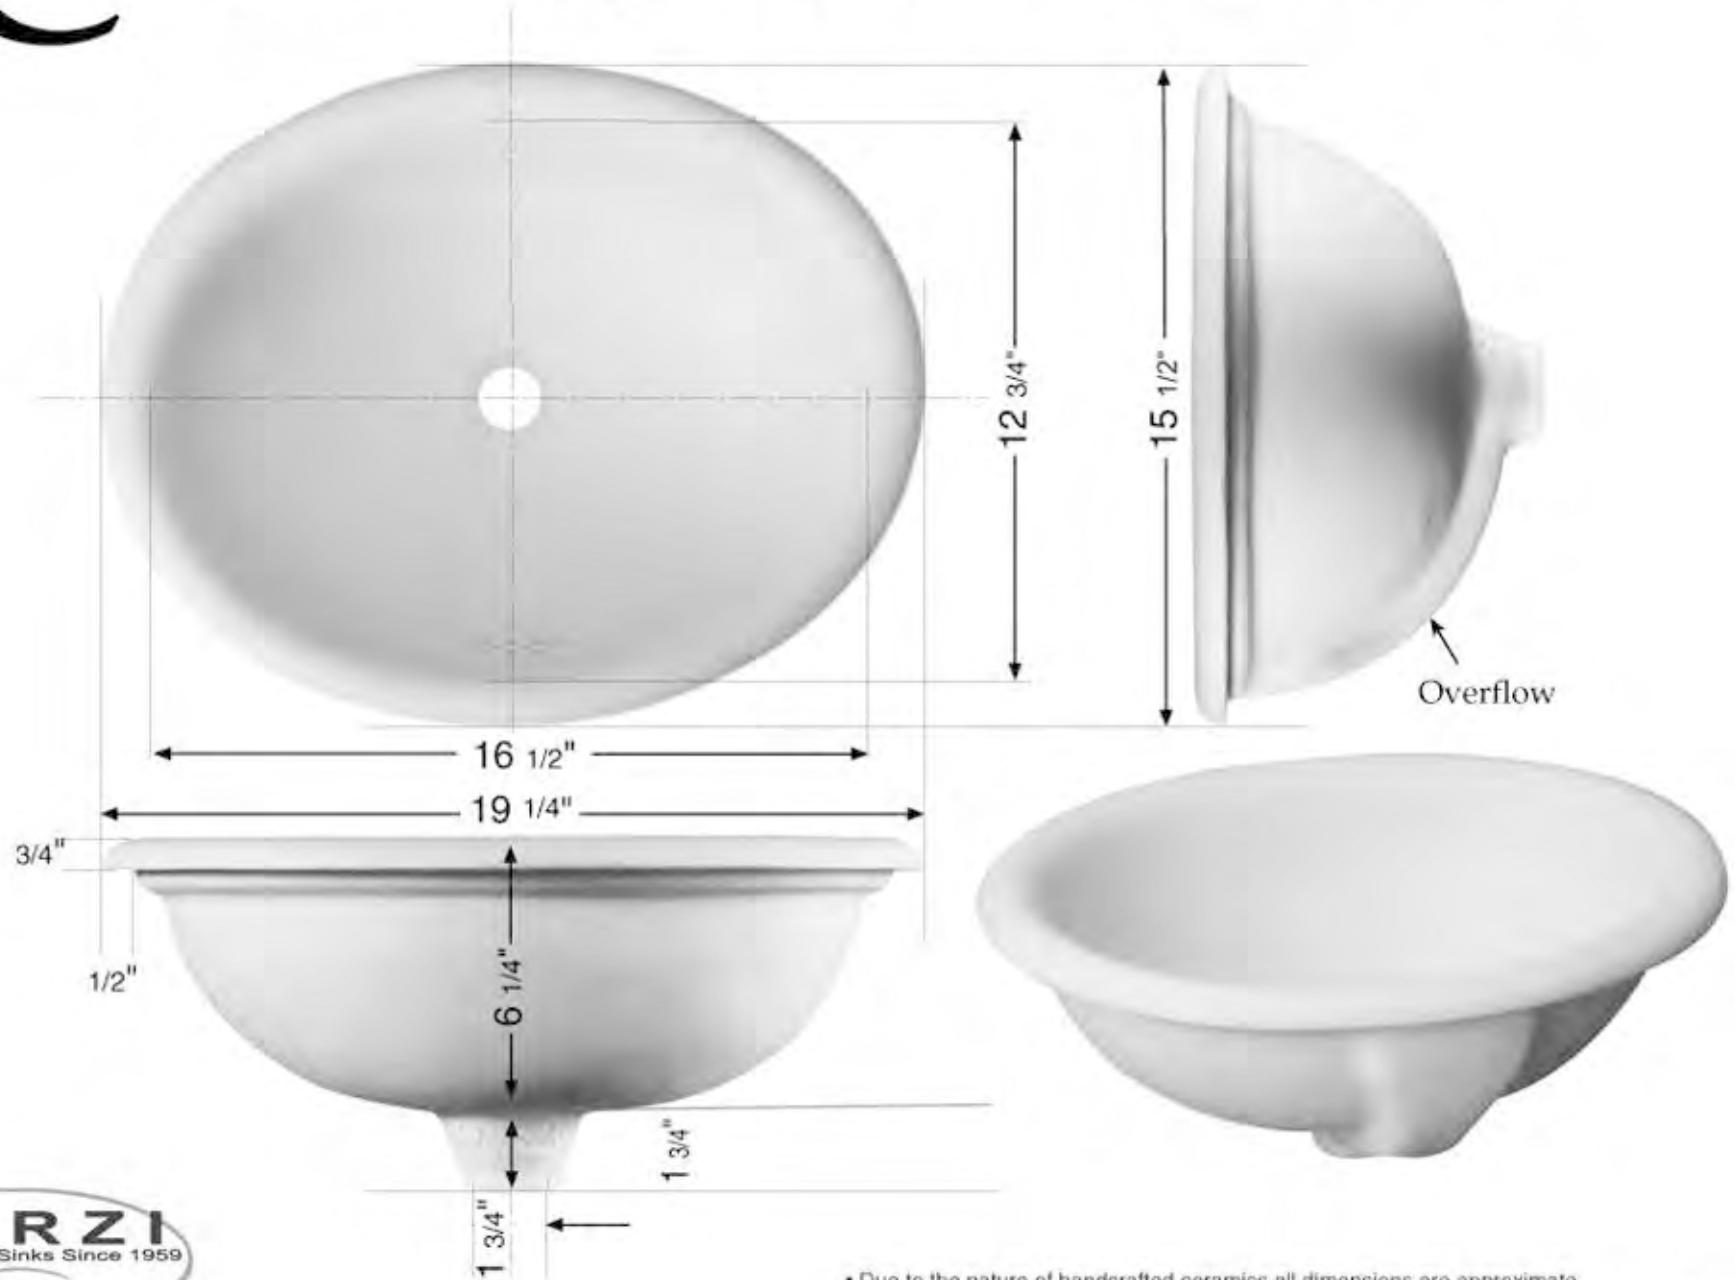

C

15 1/2" x 19 1/4" Oval basin with rounded rim

• Due to the nature of handcrafted ceramics all dimensions are approximate. Cutting templates are available. Please do not attempt to cut from these measurements